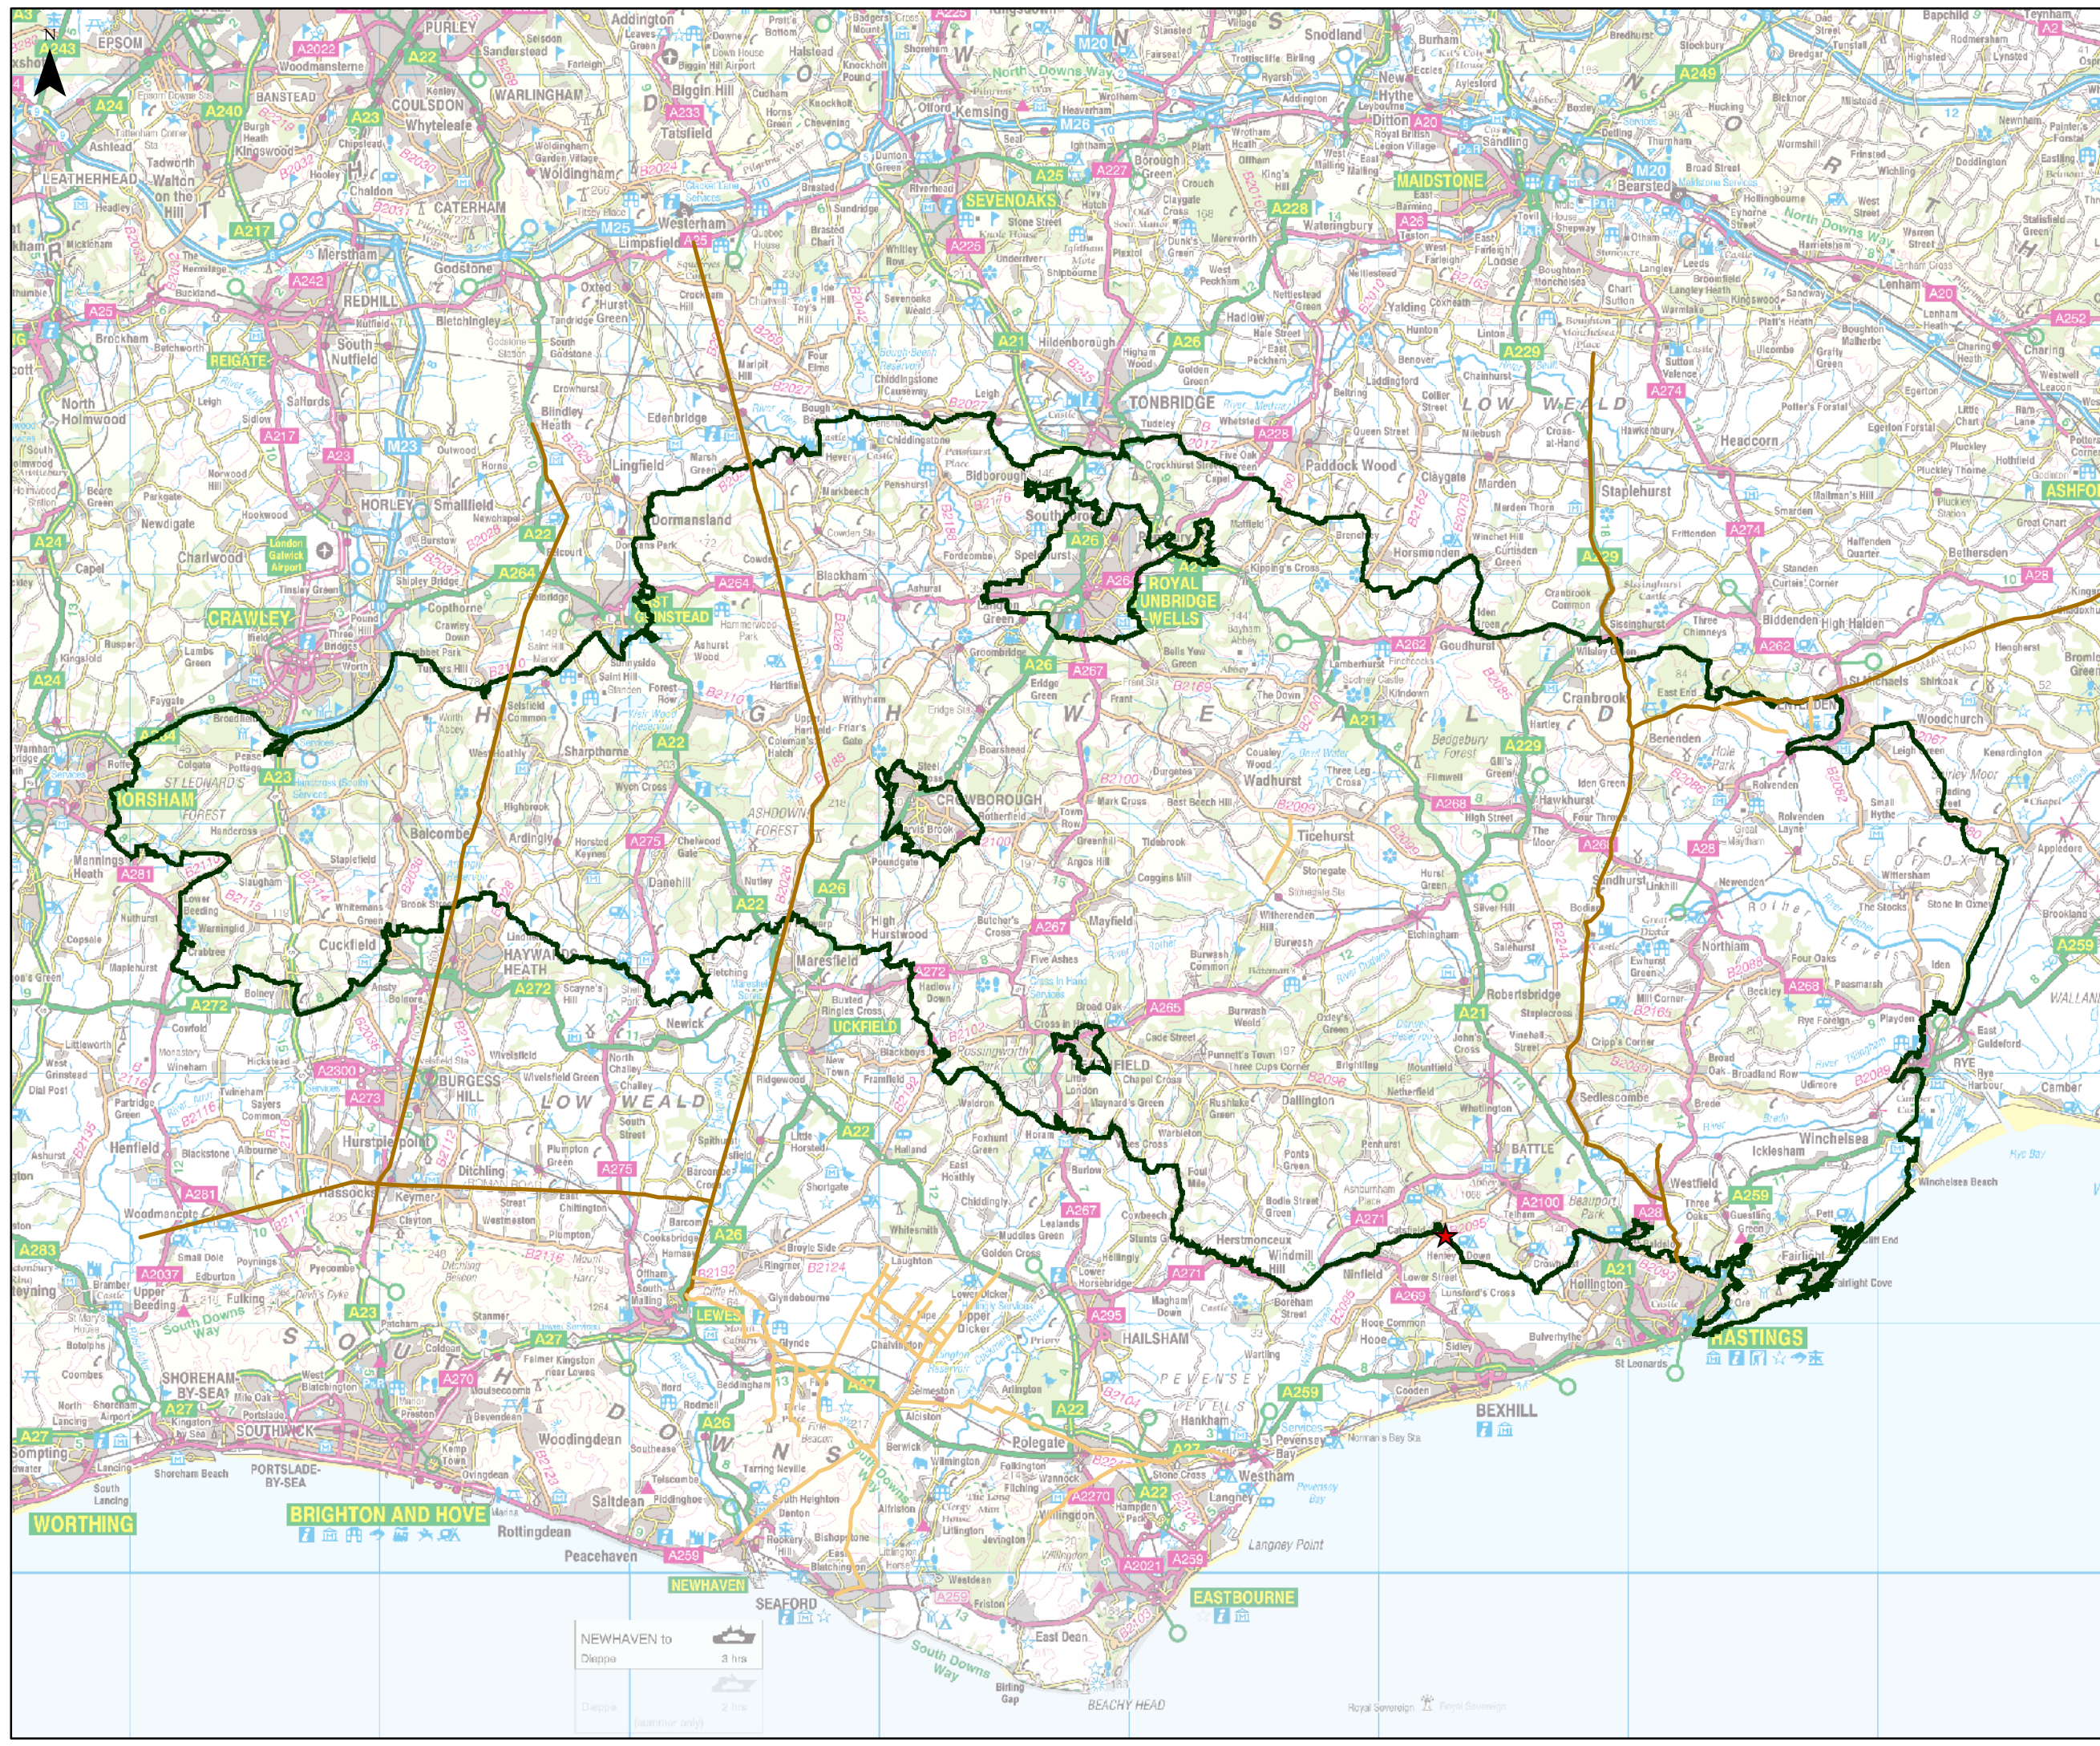

# Roman Roads in the High Weald

## for Catsfield CE Primary School

- ★ Catsfield C.E. Primary School
- Roman Roads**
- Minor Roman Road
- Roman Road
- High Weald AONB Boundary

Map Produced by the High Weald AONB Unit

[www.highweald.org](http://www.highweald.org)

This map is based upon or reproduced from Ordnance Survey material with the permission of Ordnance Survey on behalf of the Controller of Her Majesty's Stationery Office © Crown copyright. Unauthorised reproduction infringes Crown copyright and may lead to prosecution or civil proceedings.

Kent County Council	-	100019238	(2011)
East Sussex County Council	-	100019601	(2011)
West Sussex County Council	-	100018485	(2011)
Surrey County Council	-	100019613	(2011)

NEWHAVEN to		3 hrs
Dieppe		2 hrs
		(summer only)