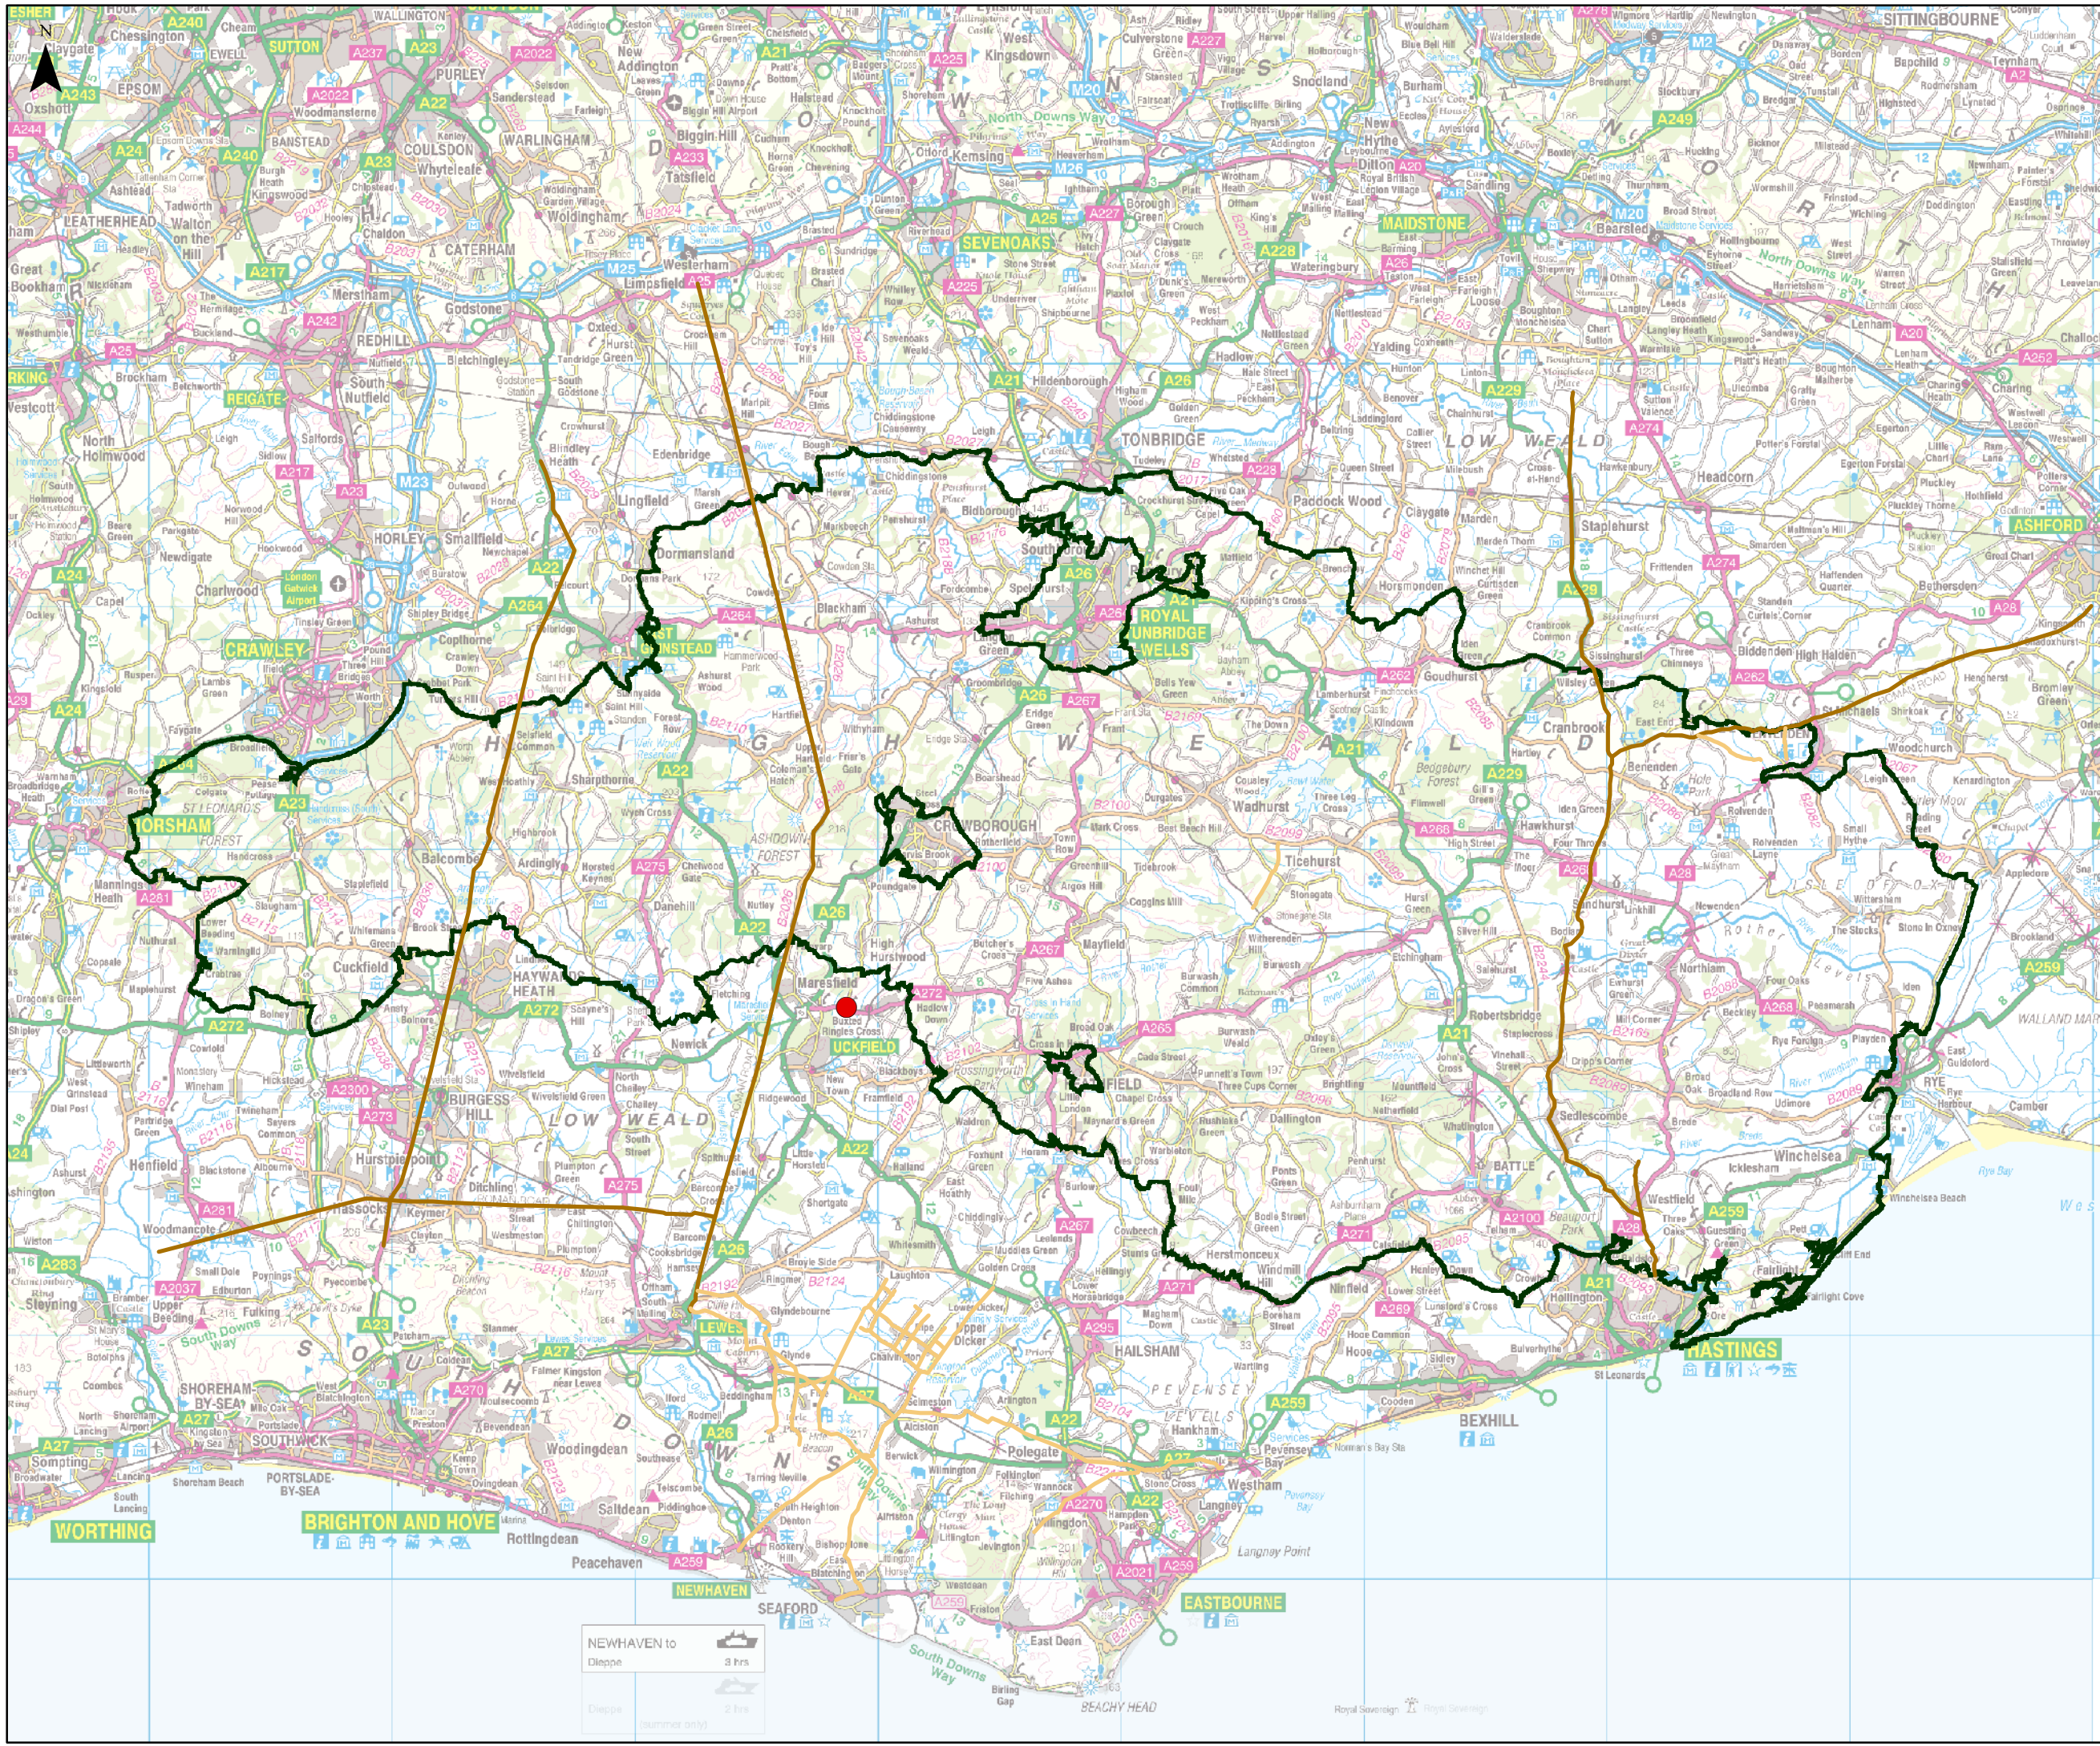

# Roman Roads in the High Weald for Buxted CEP School

Education Resource

Find out about

KEY

- Buxted CE Primary School
- Roman Roads
- Minor Roman Road
- Roman Road
- High Weald AONB Boundary

Map Produced by the High Weald AONB Unit

[www.highweald.org](http://www.highweald.org)

This map is based upon or reproduced from Ordnance Survey material with the permission of Ordnance Survey on behalf of the Controller of Her Majesty's Stationery Office © Crown copyright. Unauthorised reproduction infringes Crown copyright and may lead to prosecution or civil proceedings.

East Sussex County Council	100019238	(2010)
West Sussex County Council	100019601	(2010)
West Sussex County Council	100018485	(2010)
Surrey County Council	100019613	(2010)

NEWHAVEN to		3 hrs
Dieppe		2 hrs (summer only)