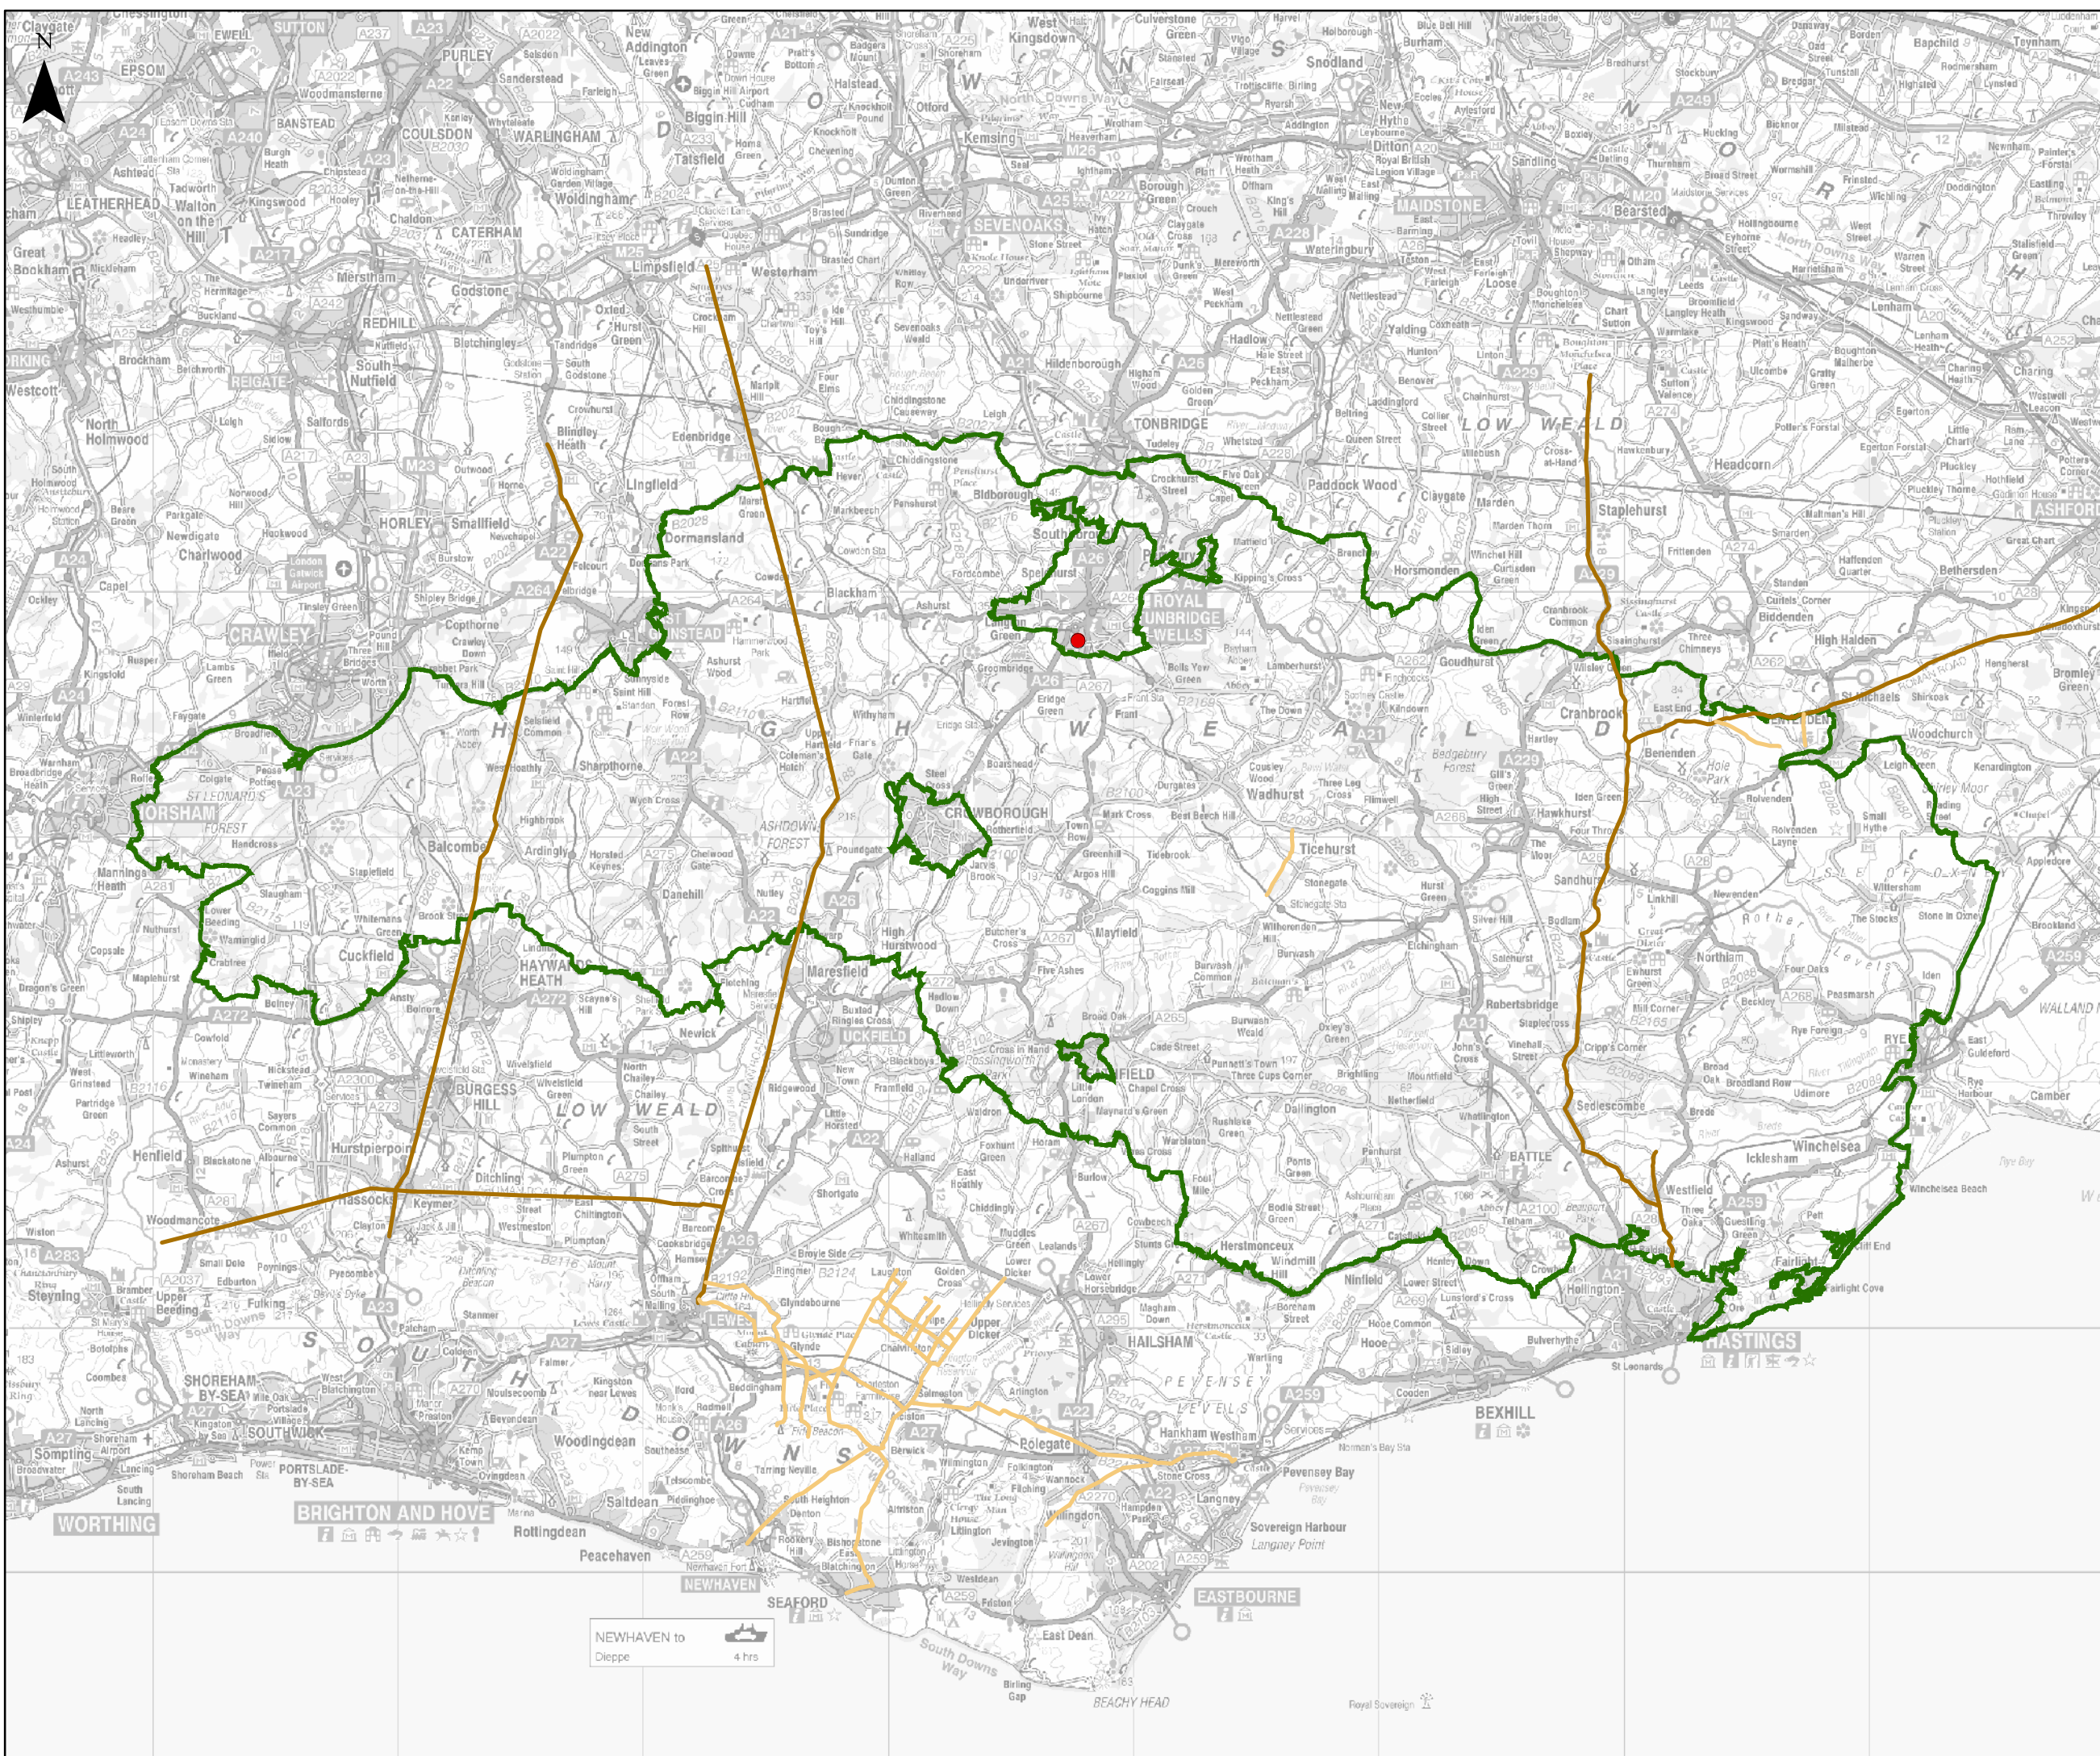

# Roman Roads in the High Weald for Broadwater Down CP School

Education Resource

Find out about

KEY

- Broadwater Down CP School
- Roman Roads
- Minor Roman Road
- Roman Road
- High Weald AONB Boundary

Date: 17/02/2009

Map Produced by the High Weald

AONB Unit

[www.highweald.org](http://www.highweald.org)

0 2.5 5 10 kilometres

This map is based upon or reproduced from Ordnance Survey material with the permission of Ordnance Survey on behalf of the Controller of Her Majesty's Stationery Office © Crown copyright. Unauthorised reproduction infringes Crown copyright and may lead to prosecution or civil proceedings.

Kent	County Council	100019238	(2009)
East Sussex	County Council	100019601	(2009)
West Sussex	County Council	100018485	(2009)
Surrey	County Council	100019613	(2009)

NEWHAVEN to Dieppe 4 hrs