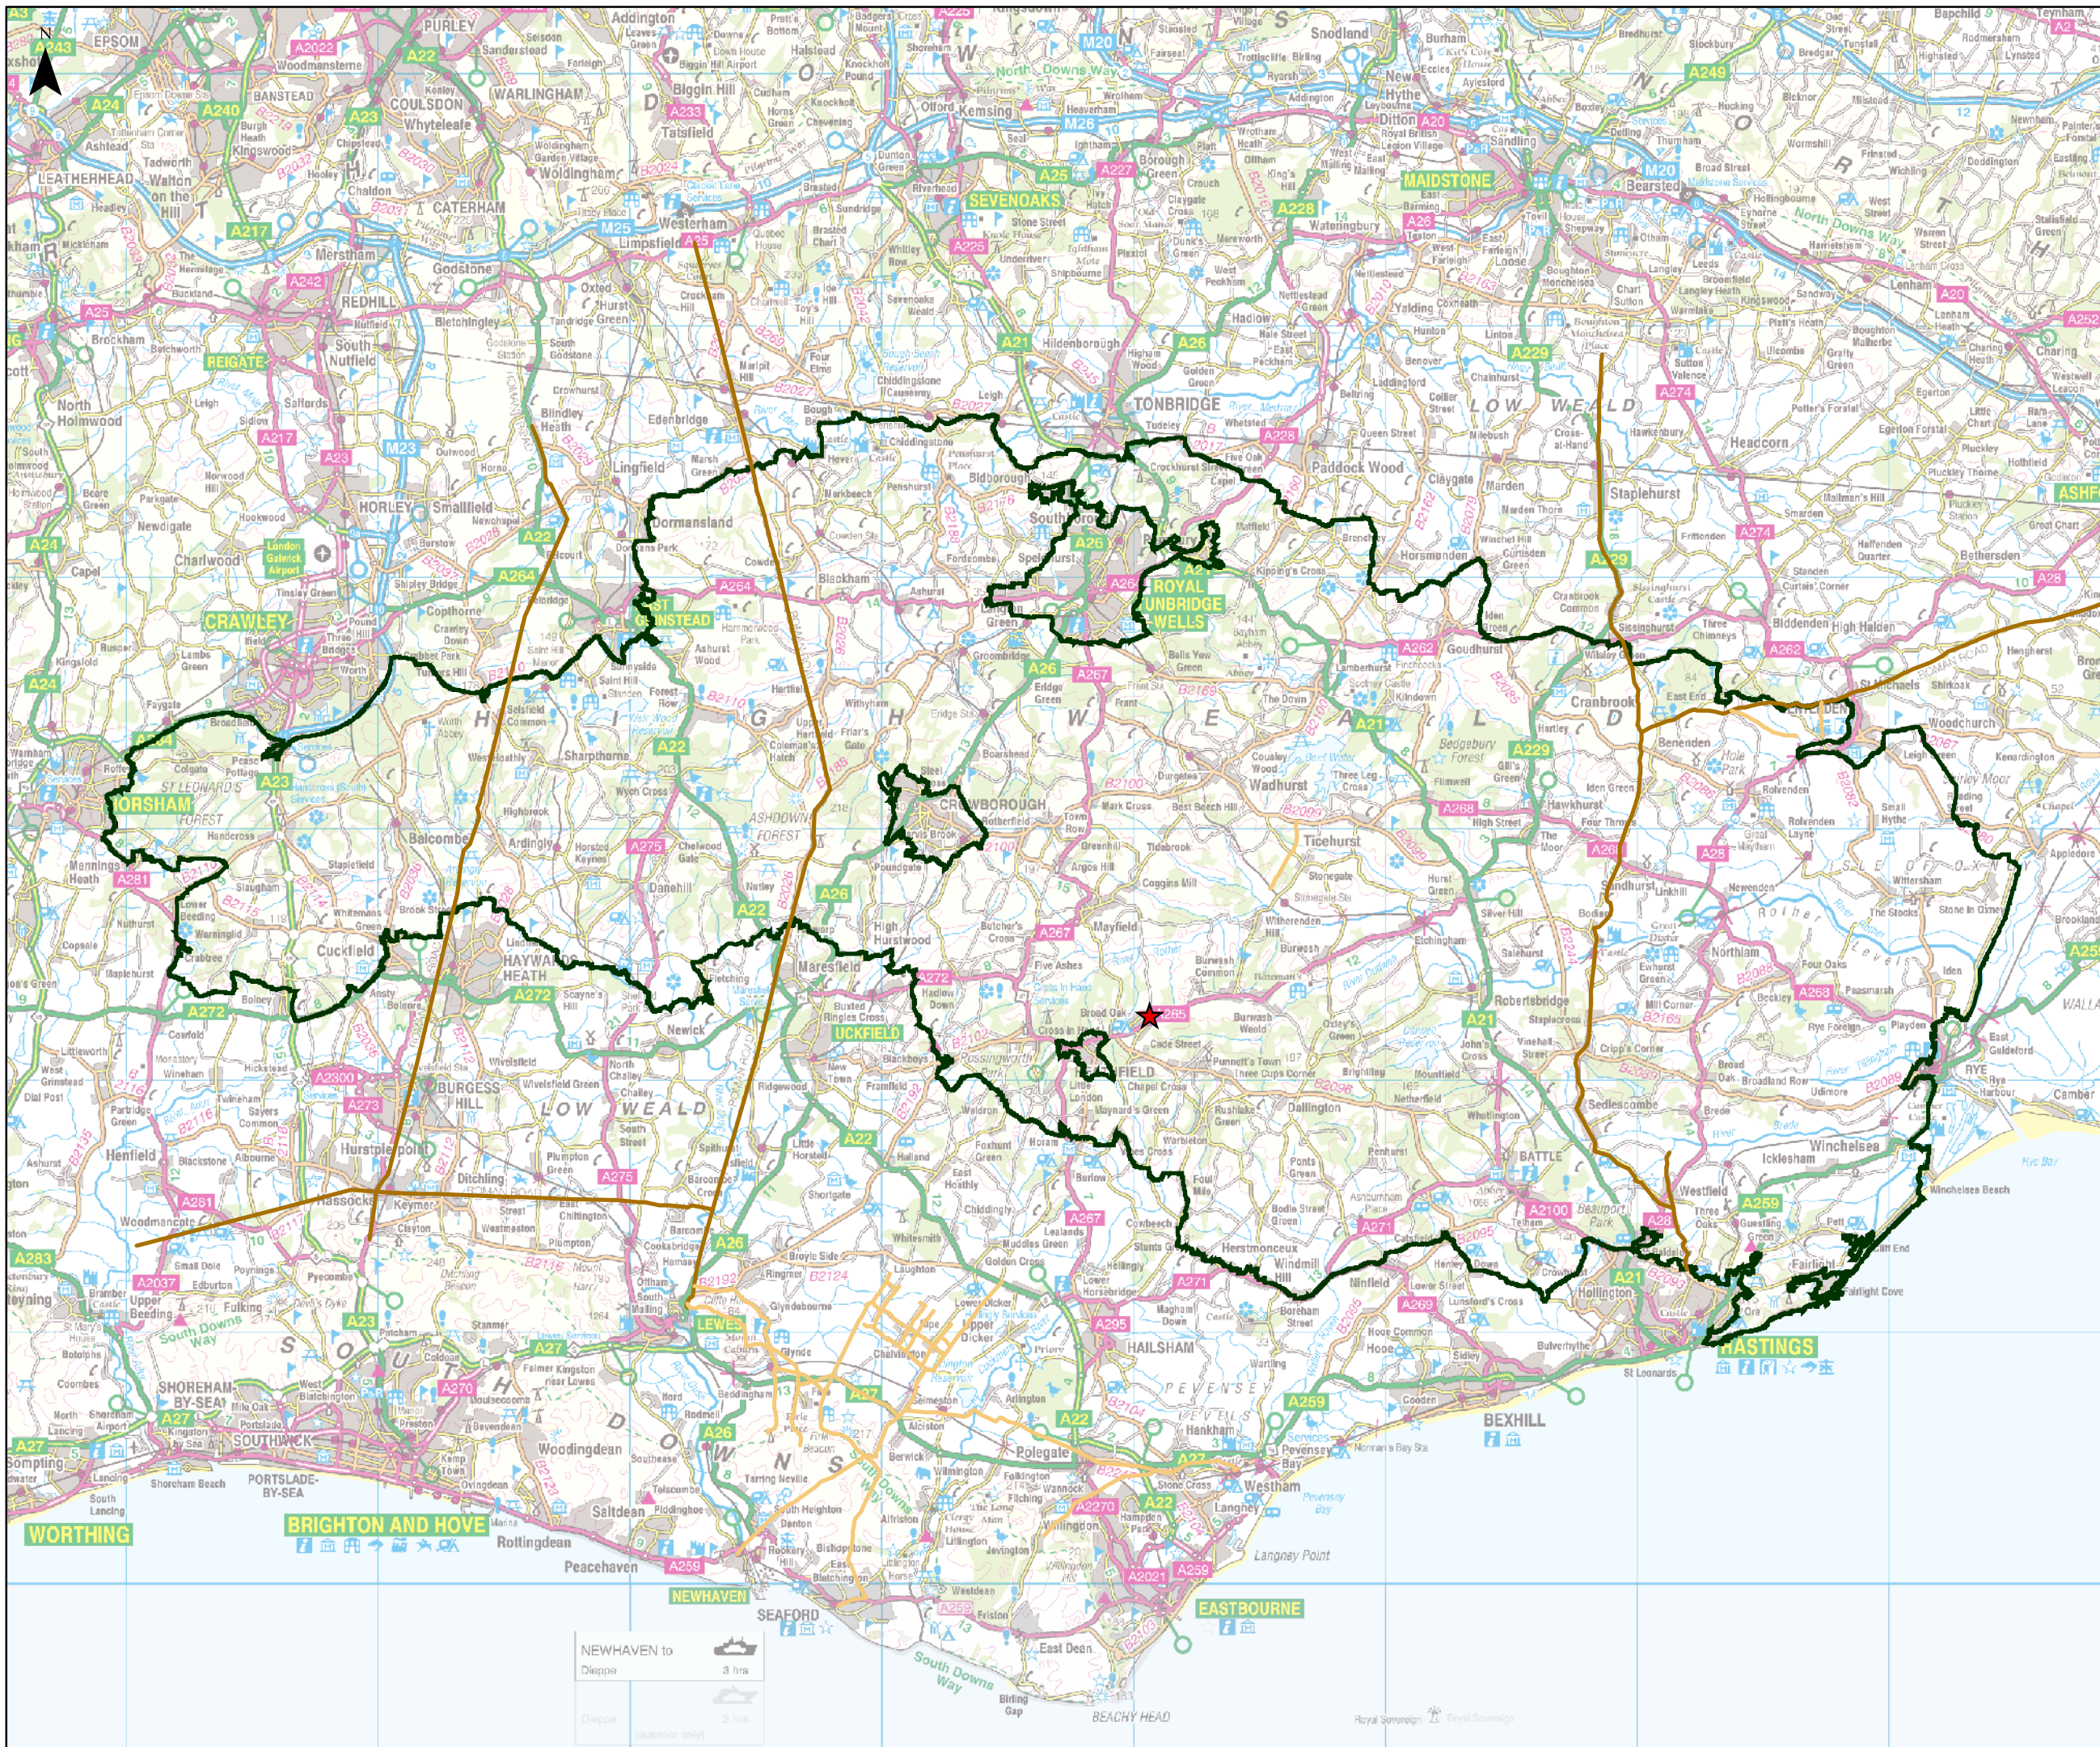

# Roman Roads in the High Weald for Broad Oak Primary School

Education Resource

Find out about

- ★ Broad Oak Primary School
- Roman Roads
- Minor Roman Road
- Roman Road
- High Weald AONB Boundary

Map Produced by the High Weald AONB Unit

[www.highweald.org](http://www.highweald.org)

This map is based upon or reproduced from Ordnance Survey material with the permission of Ordnance Survey on behalf of the Controller of Her Majesty's Stationery Office © Crown copyright. Unauthorised reproduction infringes Crown copyright and may lead to prosecution or civil proceedings.

Kent County Council	-	100019238	(2011)
East Sussex County Council	-	100019601	(2011)
West Sussex County Council	-	100018485	(2011)
Surrey County Council	-	100019613	(2011)