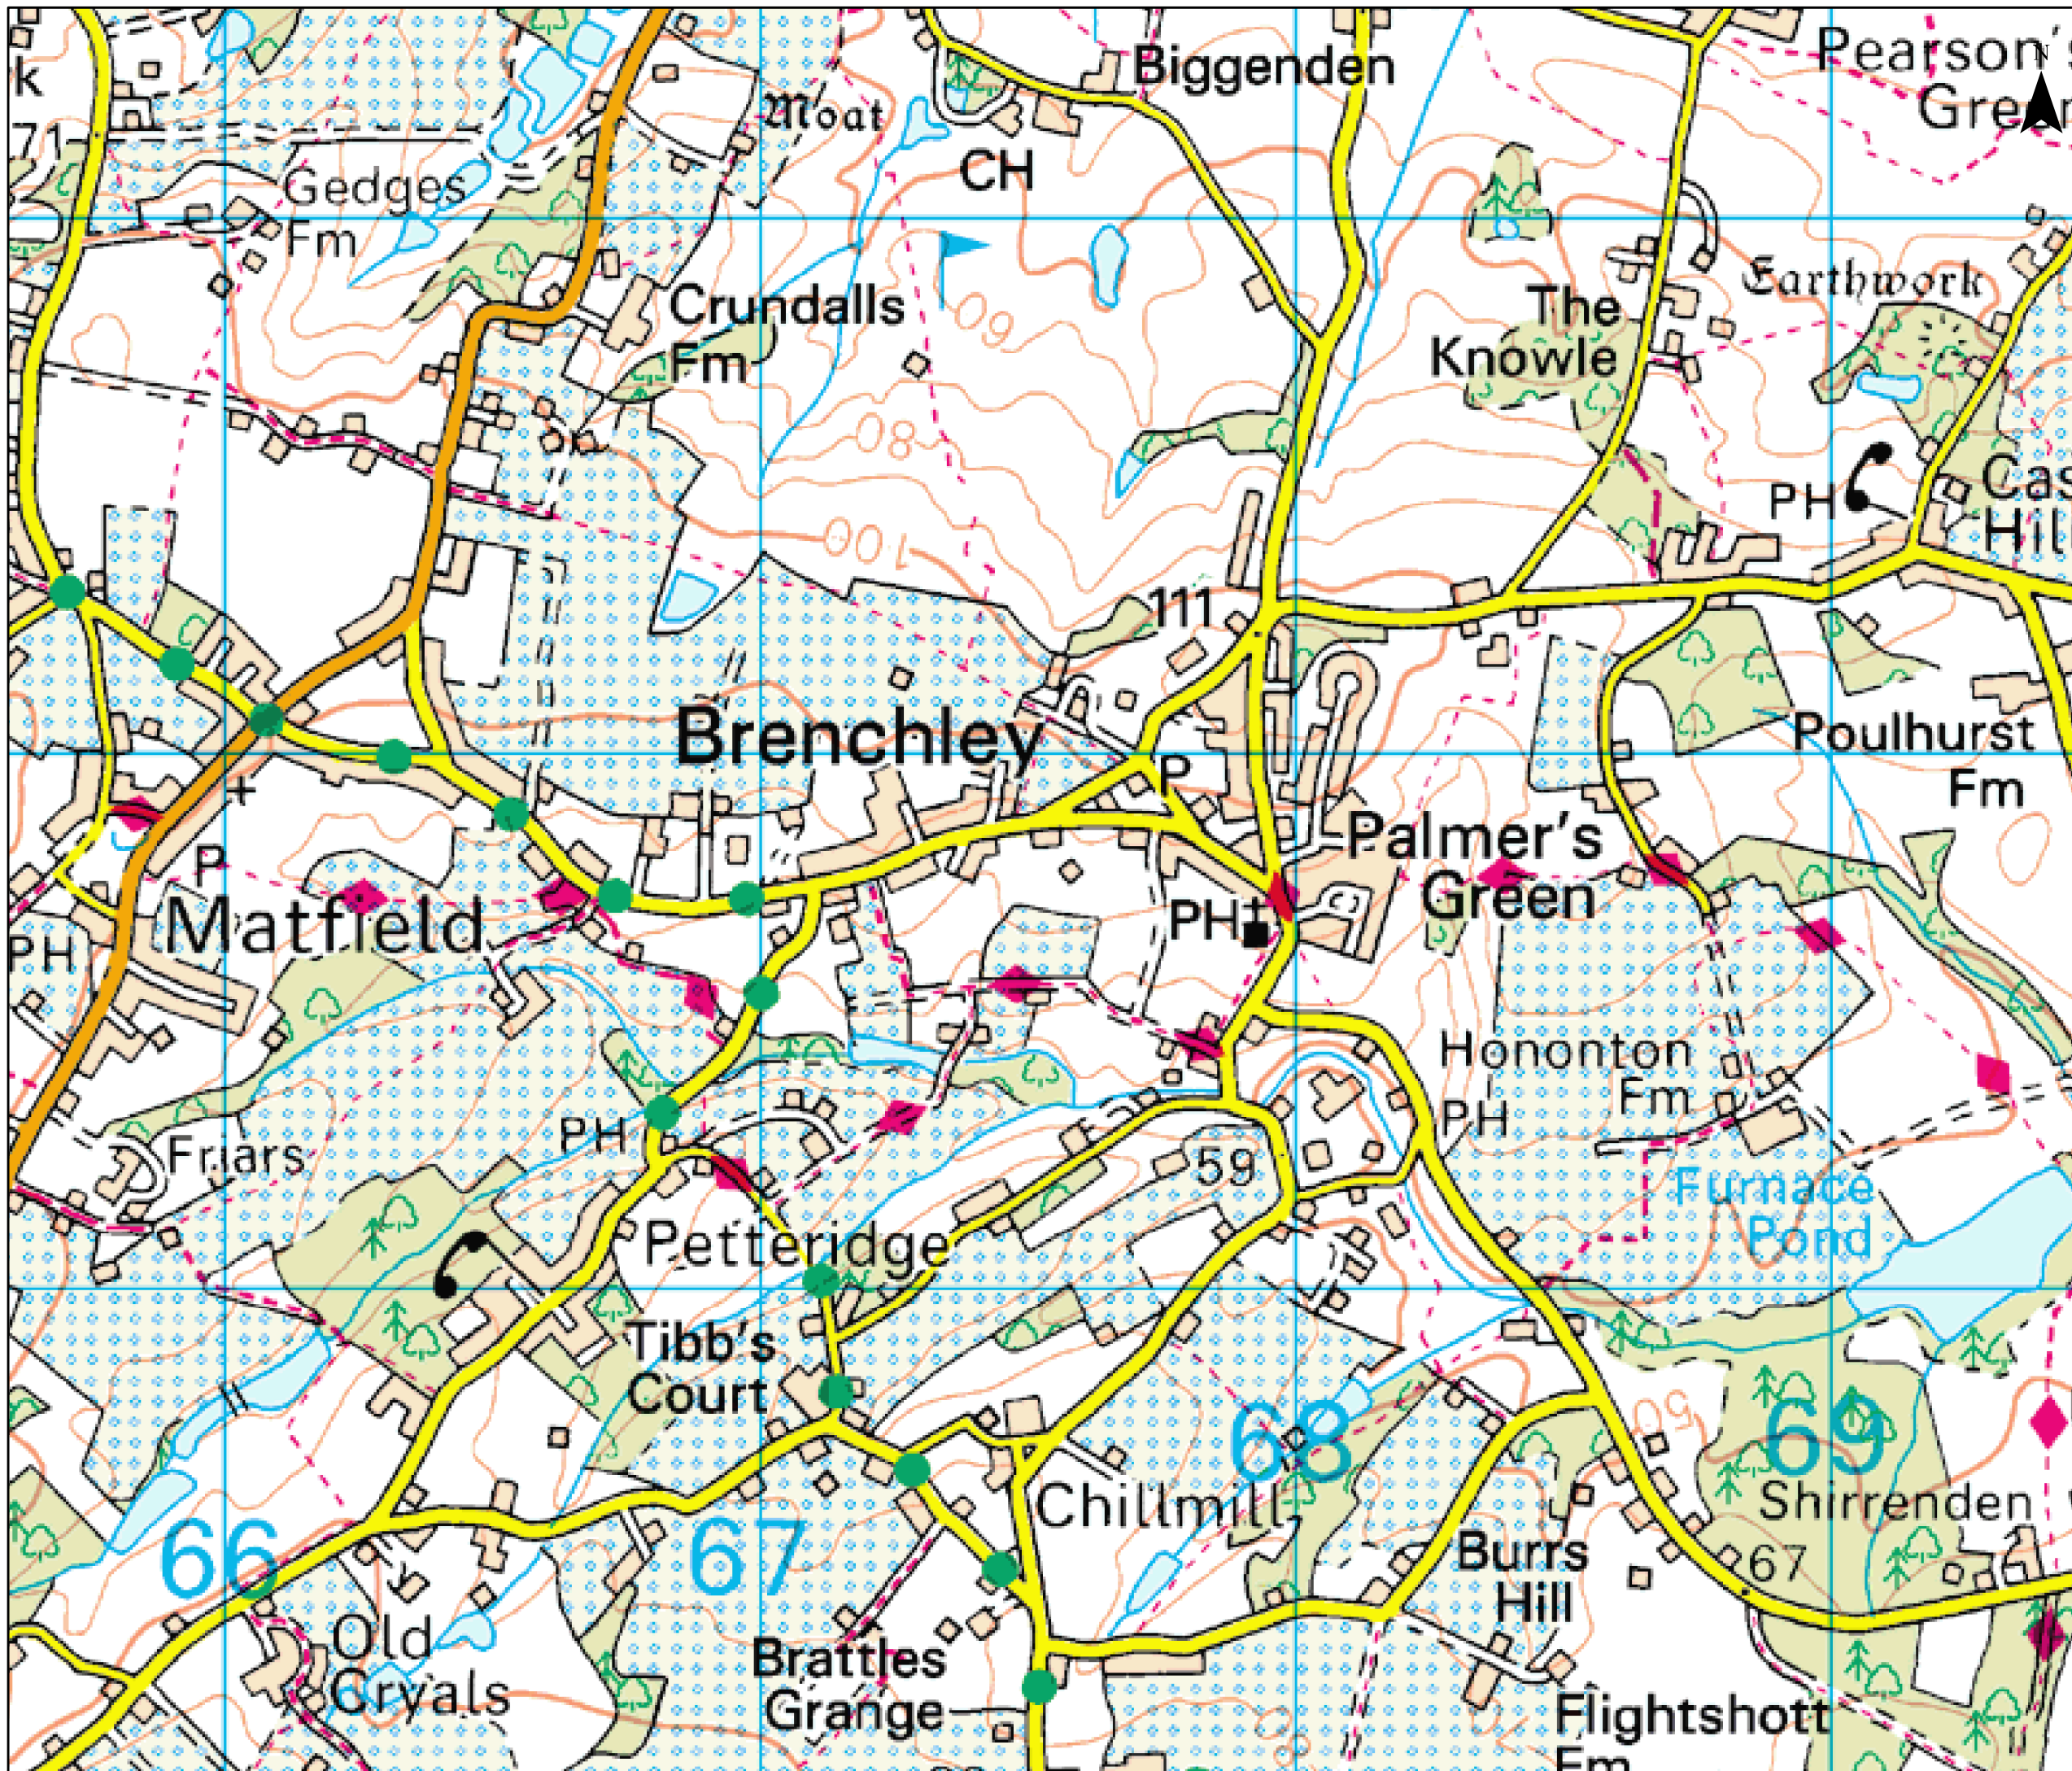

Ordnance Survey
(1:50,000)

for Brenchley & Matfield
CEP School

Education Resource

Find out about

Date: 21/07/2008

Map Produced by the High Weald
AONB Unit
www.highweald.org

This map is based upon or reproduced from Ordnance Survey material with the permission of Ordnance Survey on behalf of the Controller of Her Majesty's Stationery Office © Crown copyright. Unauthorised reproduction infringes Crown copyright and may lead to prosecution or civil proceedings. Kent County Council - 100019238 2008