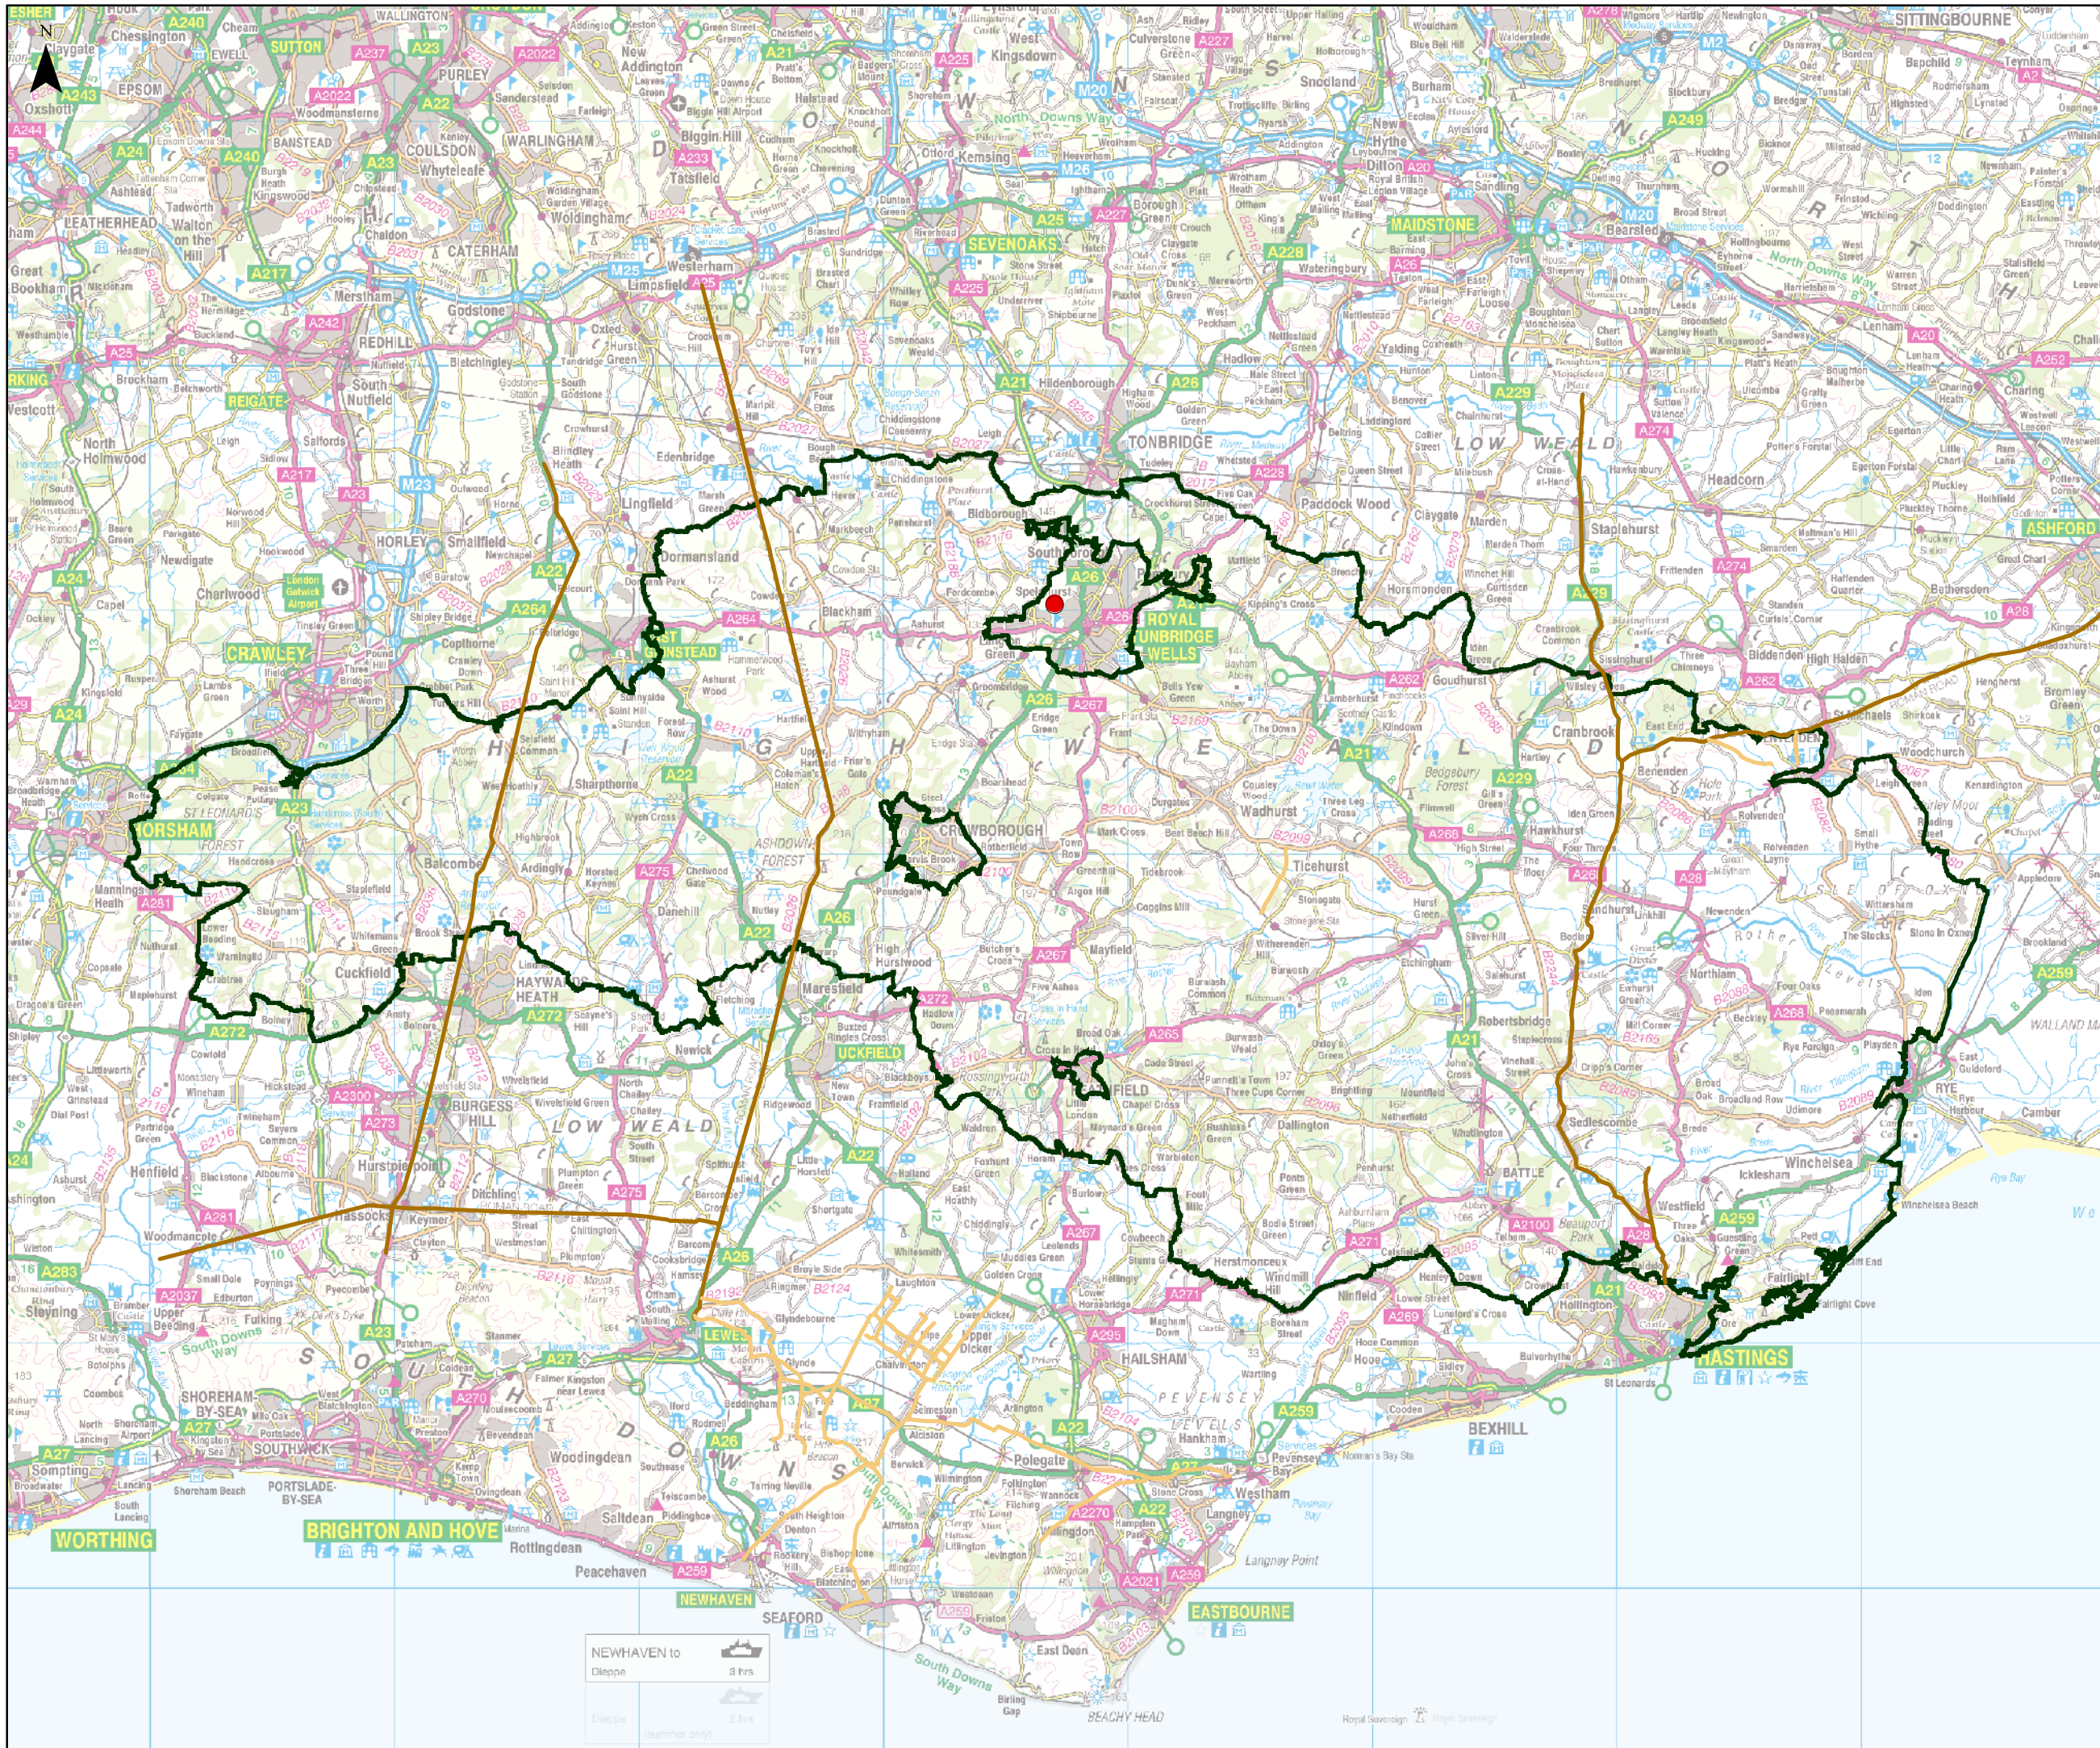

Roman Roads in the High Weald for Bishops Down CP School

Education Resource

Find out about

KEY

- Bishops Down CP School
- Roman Roads
- Minor Roman Road
- Roman Road
- High Weald AONB Boundary

Map Produced by the High Weald AONB Unit

www.highweald.org

This map is based upon or reproduced from Ordnance Survey material with the permission of Ordnance Survey on behalf of the Controller of Her Majesty's Stationery Office © Crown copyright. Unauthorised reproduction infringes Crown copyright and may lead to prosecution or civil proceedings.

Kent	County Council	100019238	(2010)
East Sussex	County Council	100019601	(2010)
West Sussex	County Council	100018485	(2010)
Surrey	County Council	100019613	(2010)

NEWHAVEN to		3 hrs
Dieppe		2 hrs
Dieppe		(summer only)