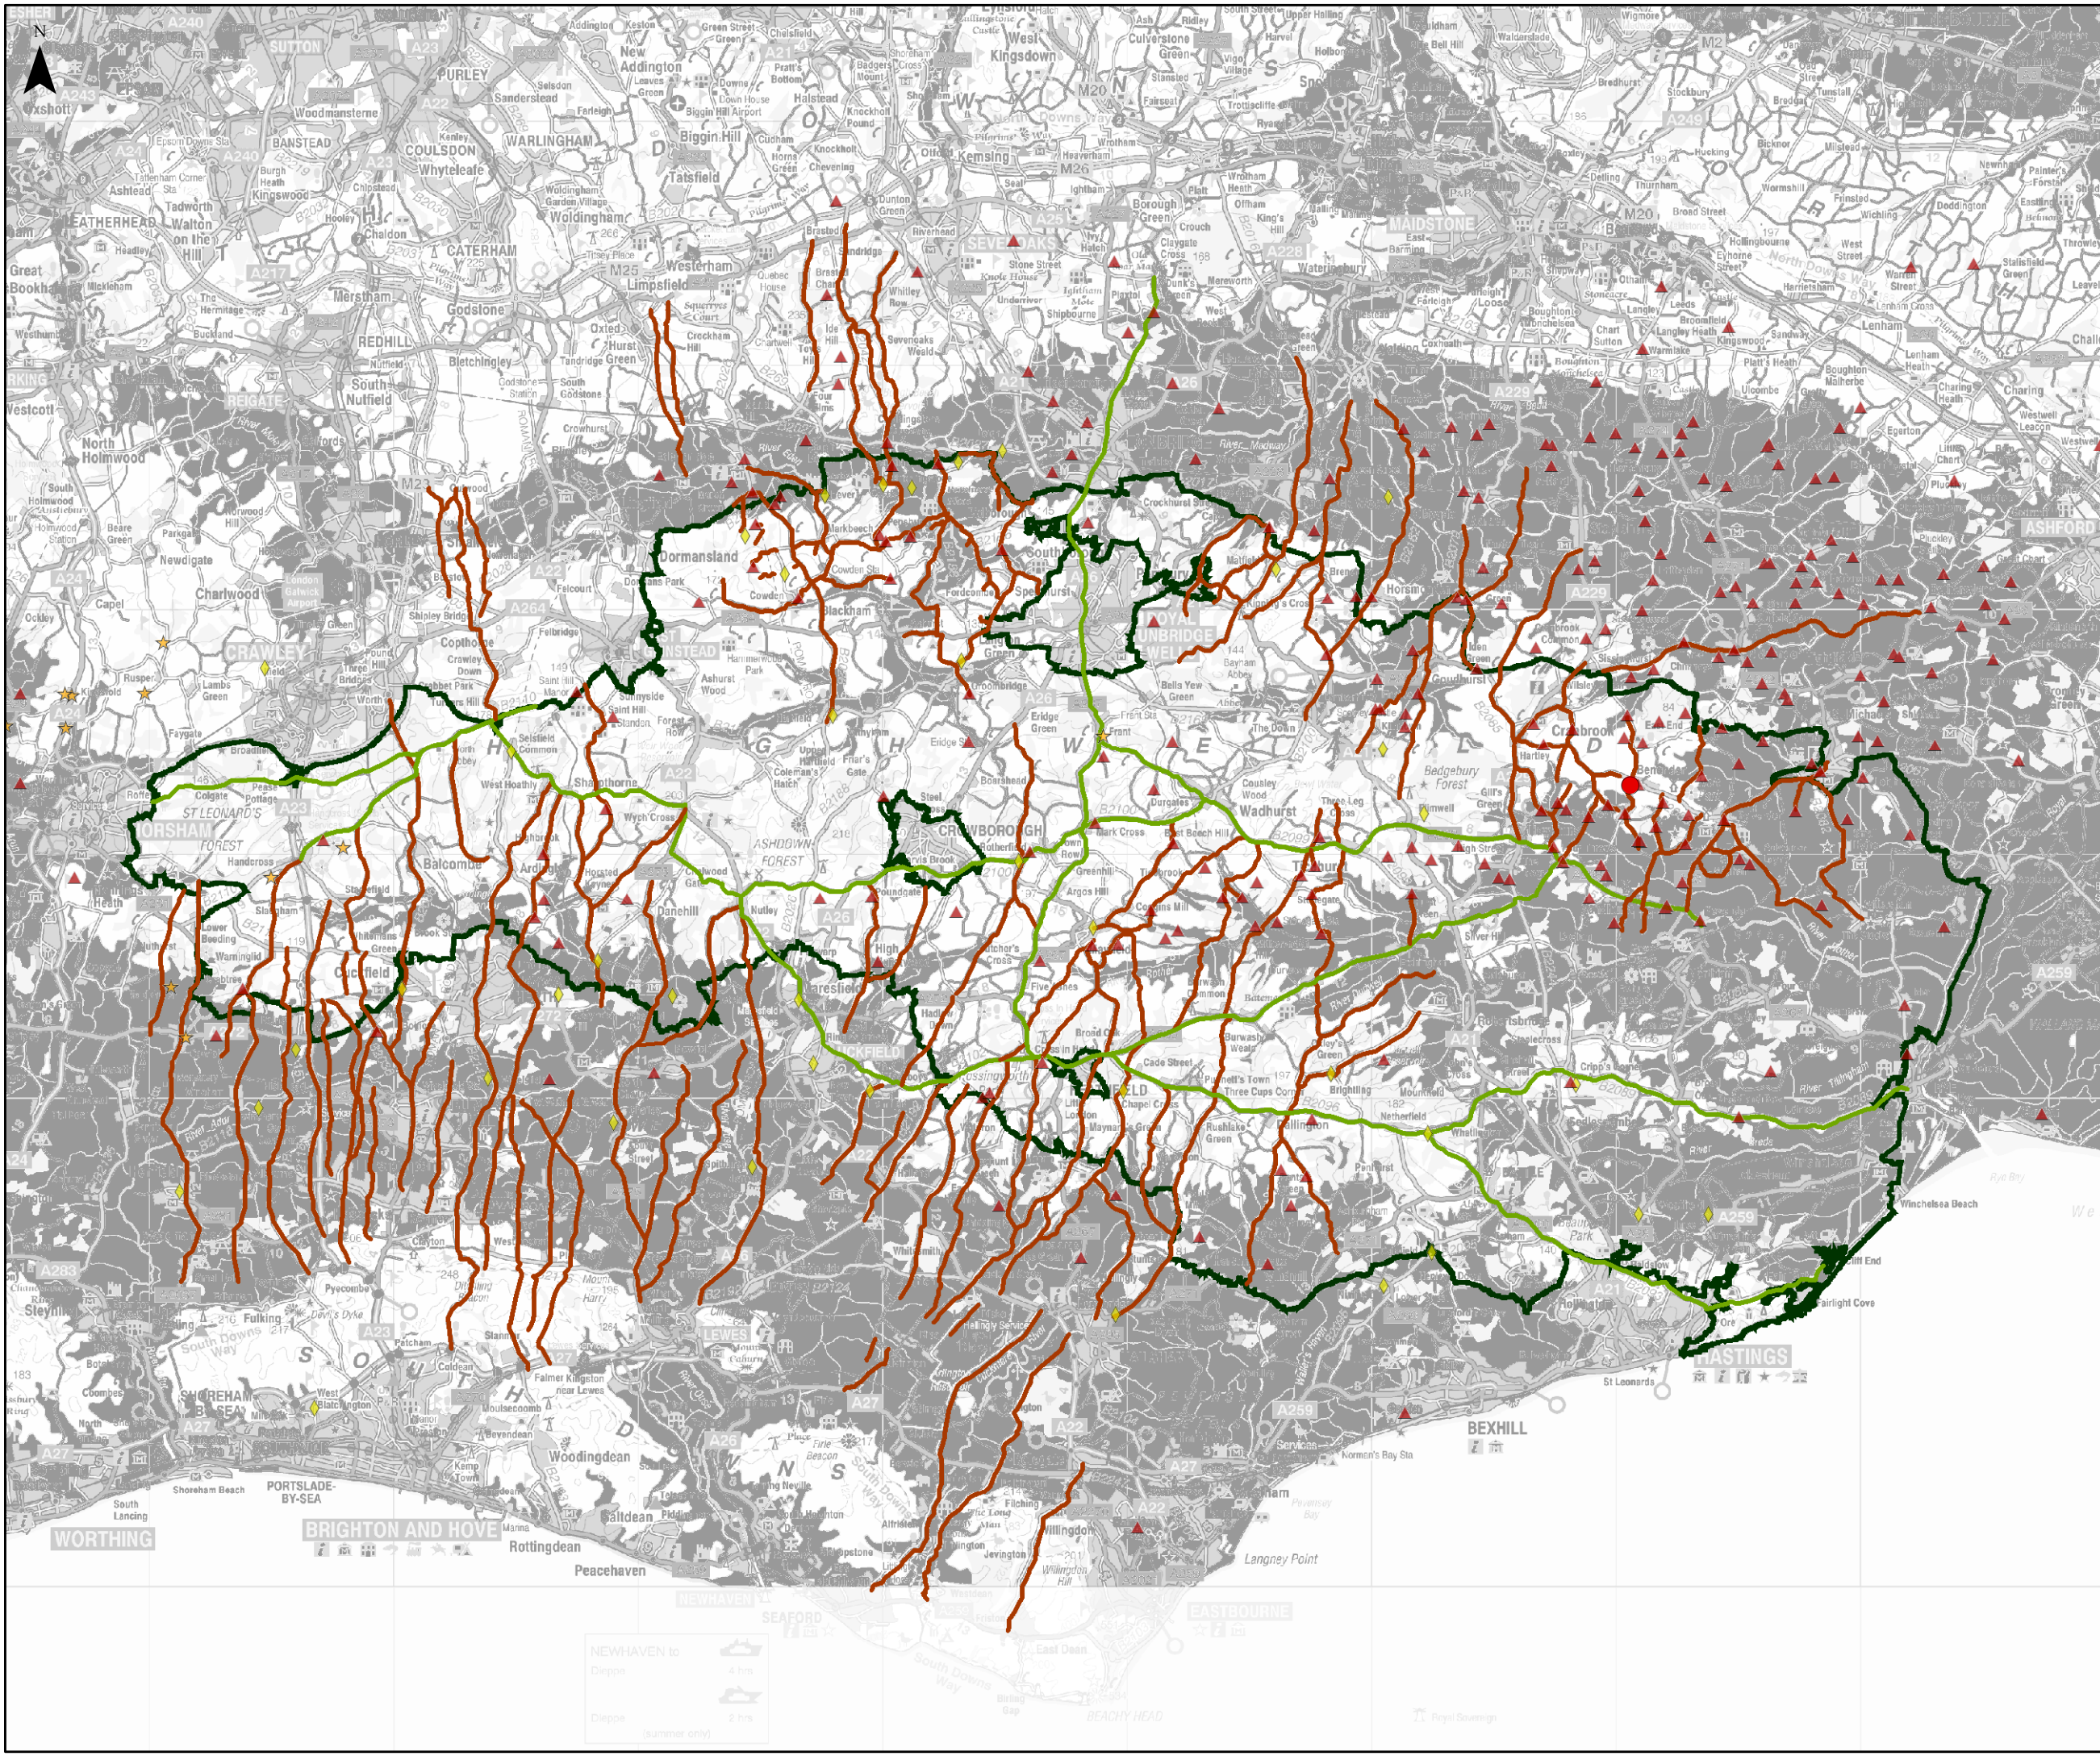

# Drove Roads in the High Weald for Benenden CEP School

Education Resource

Find out about

KEY

- Benenden CEP School
- ▲ dens
- ◆ feld
- ★ folds
- Drove Roads**
- Drove
- Track
- High Weald AONB Boundary

Map Produced by the High Weald AONB Unit

[www.highweald.org](http://www.highweald.org)

This map is based upon or reproduced from Ordnance Survey material with the permission of Ordnance Survey on behalf of the Controller of Her Majesty's Stationery Office © Crown copyright. Unauthorised reproduction infringes Crown copyright and may lead to prosecution or civil proceedings.

Kent	County Council	100019238	(2009)
East Sussex	County Council	100019601	(2009)
West Sussex	County Council	100018485	(2009)
Surrey	County Council	100019613	(2009)

NEWHAVEN to  
Dieppe 4 hrs  
Dieppe (summer only) 2 hrs