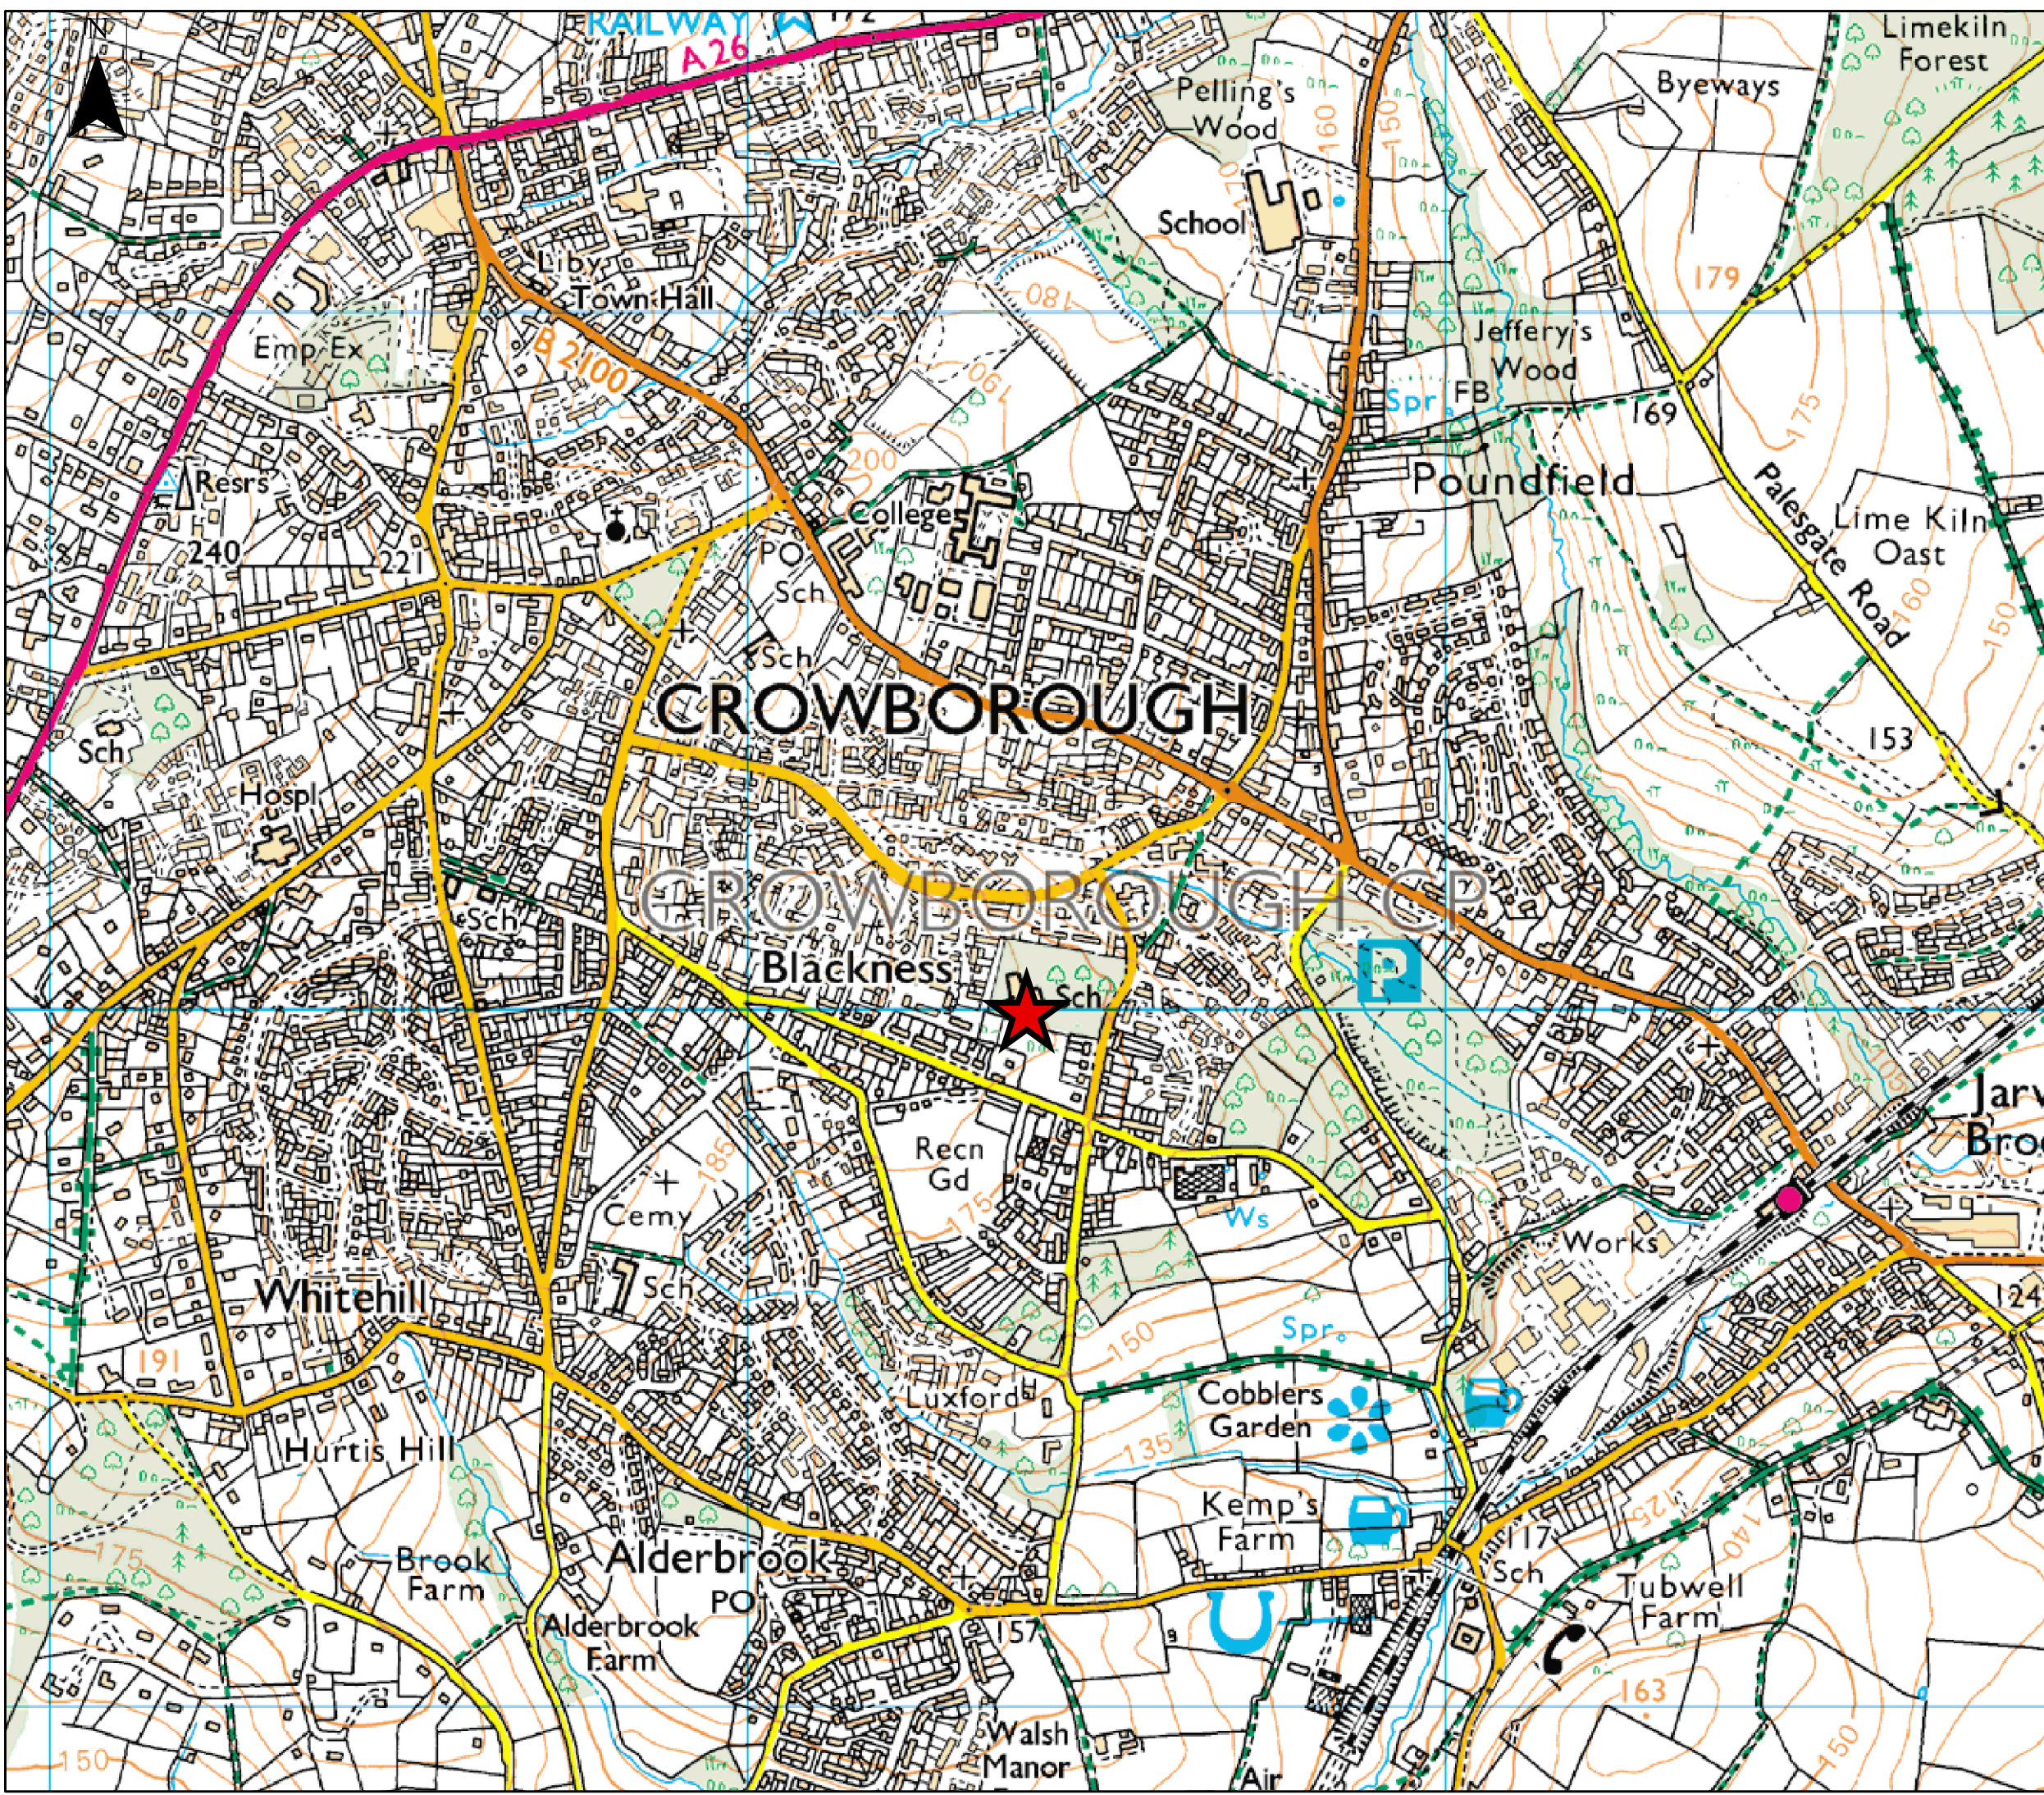

Ordnance Survey 25K
Modern Map

Legend

Map produced by the
High Weald AONB Unit
www.highweald.org

00.06.1 0.2 Kilometers

East Sussex County Council 100019601, (2015)

This map is based upon or reproduced from Ordnance Survey material with the permission of Ordnance Survey on behalf of the Controller of Her Majesty's Stationery Office © Crown copyright. Unauthorised reproduction infringes Crown copyright and may lead to prosecution or civil proceedings.