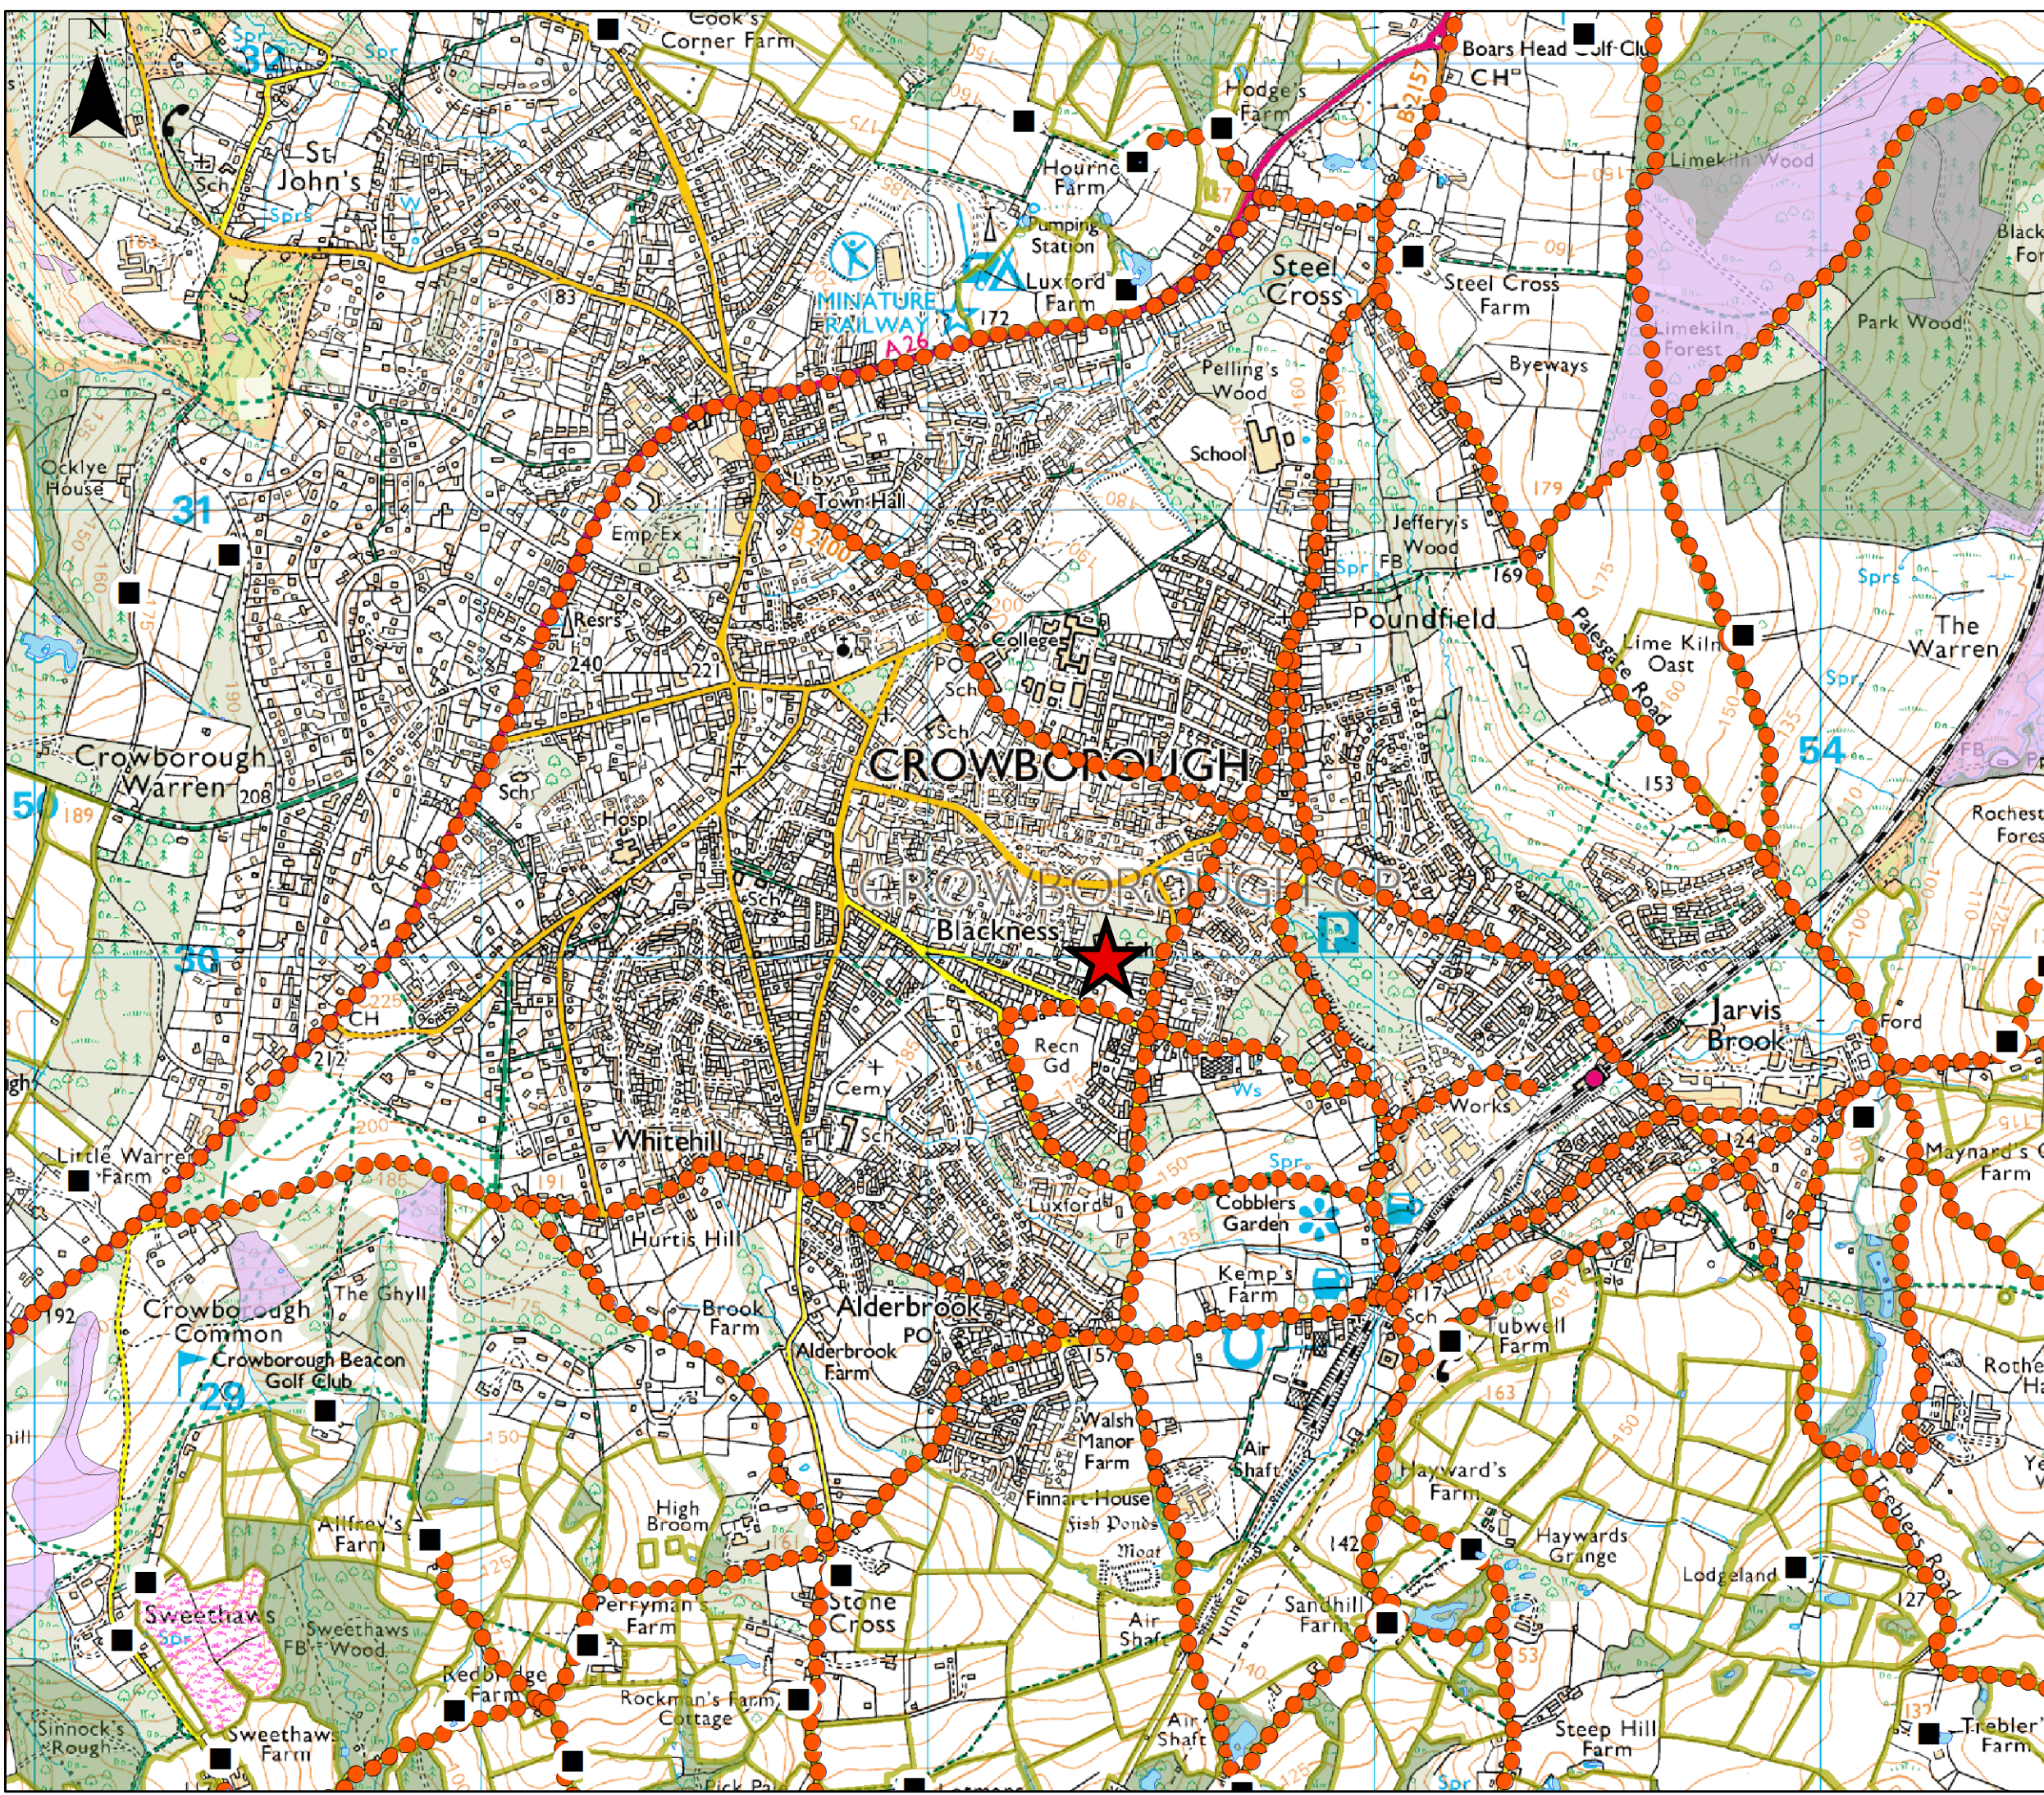

Landscape features

Legend

-  Ashdown Infant School
-  ponds
-  historic farmsteads
-  historic routeways
-  ancient woodland
-  historic field boundaries
-  heathland
-  wildflower grassland

Map produced by the High Weald AONB Unit
www.highweald.org

East Sussex County Council 100019601, (2015)

This map is based upon or reproduced from Ordnance Survey material with the permission of Ordnance Survey on behalf of the Controller of Her Majesty's Stationery Office © Crown copyright. Unauthorised reproduction infringes Crown copyright and may lead to prosecution or civil proceedings.