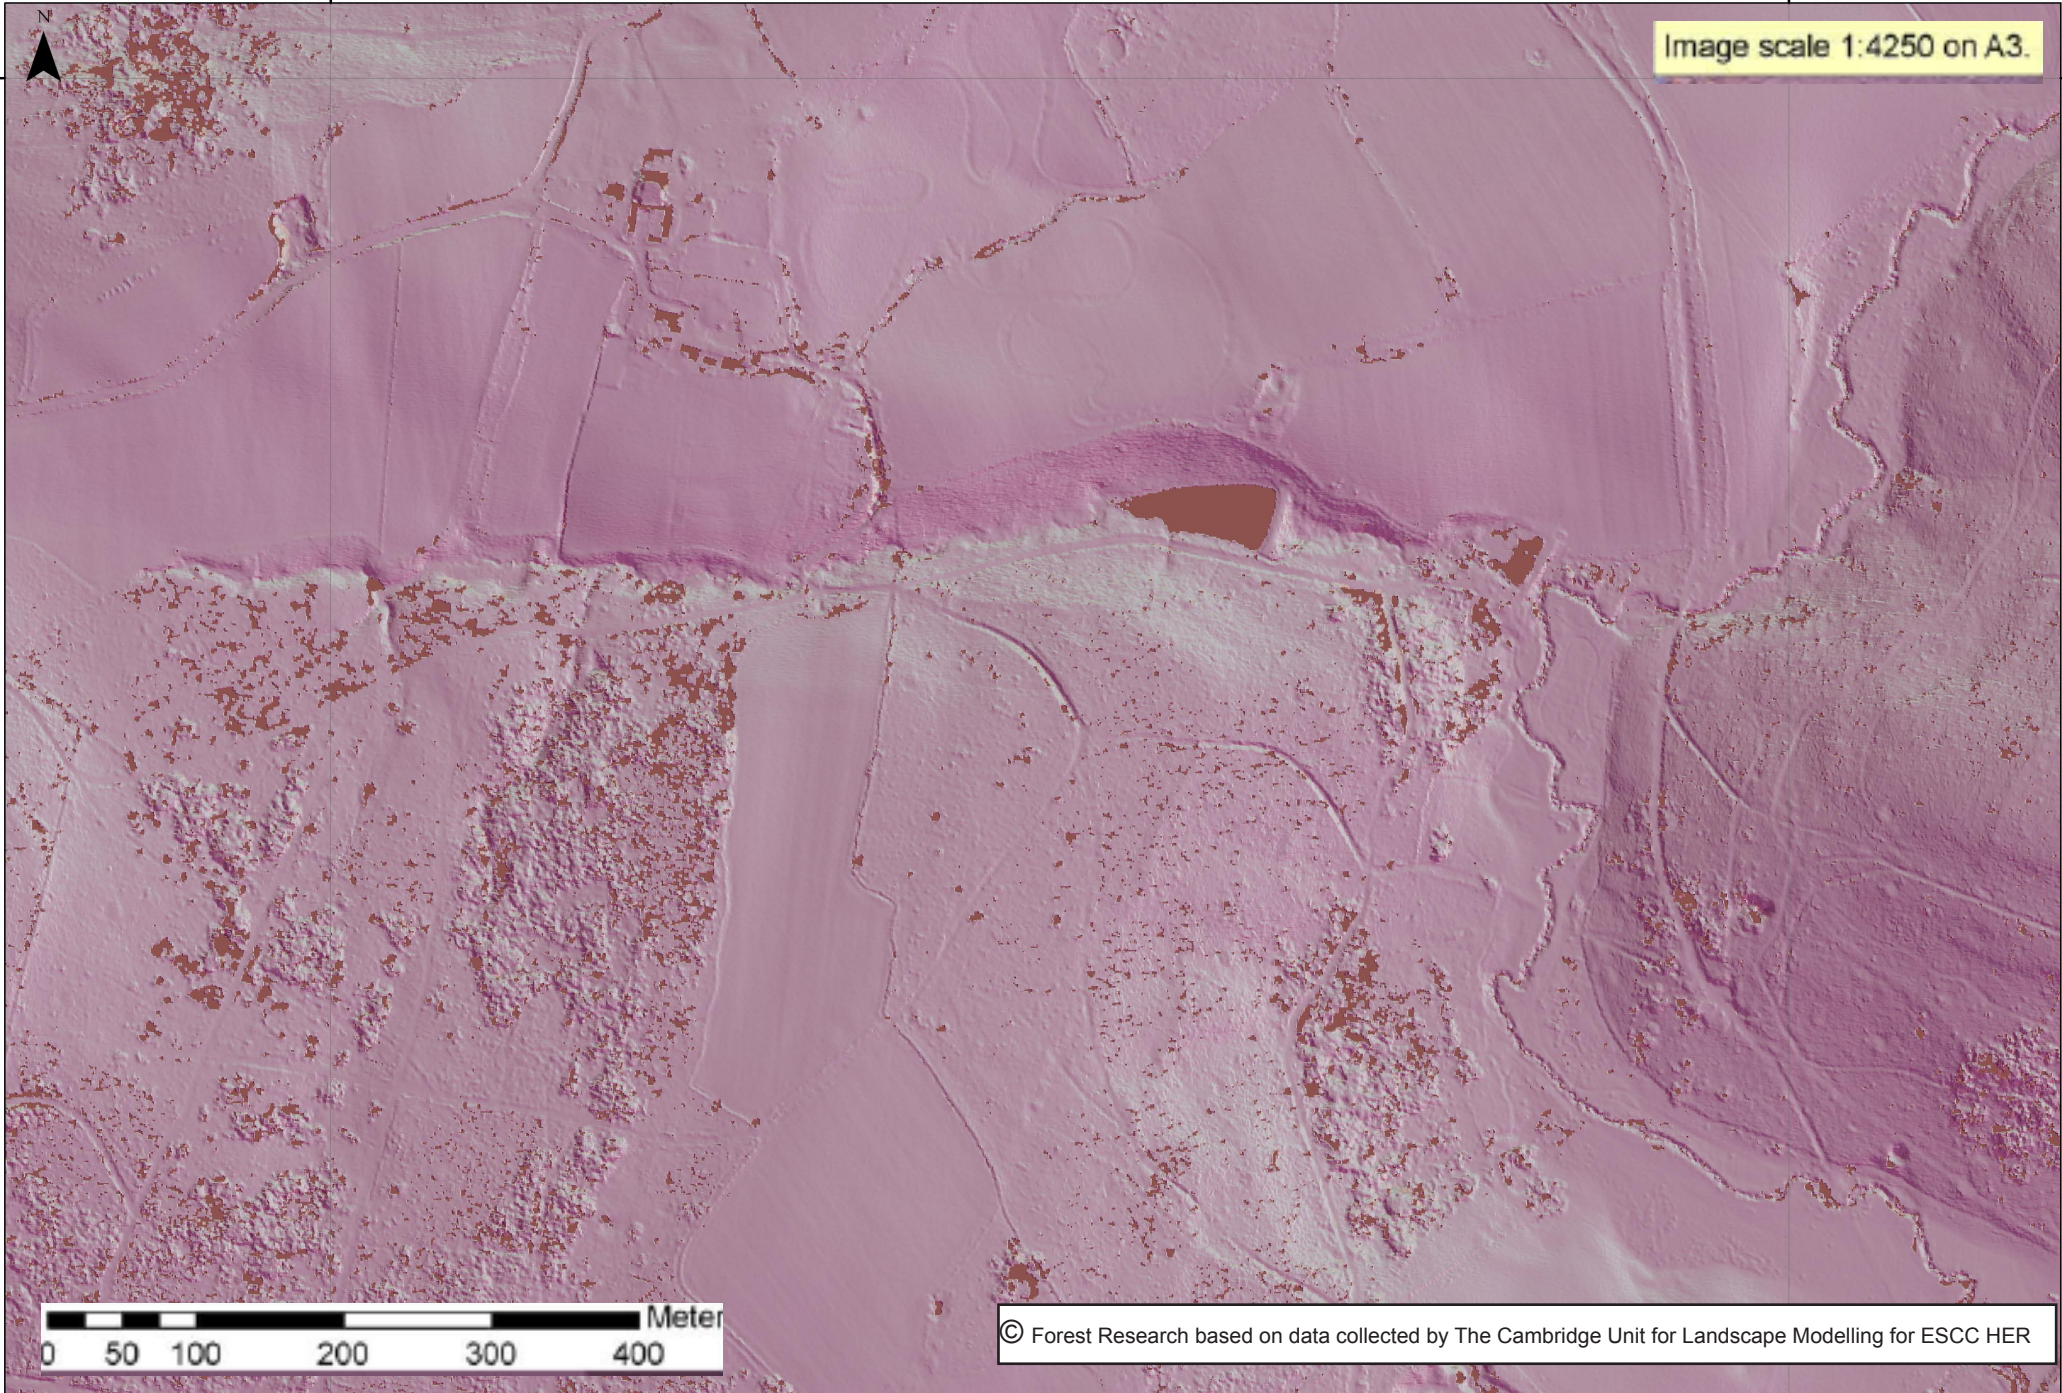

562000.000000

563000.000000

138000.000000

138000.000000

Image scale 1:4250 on A3.

0 50 100 200 300 400 Meter

© Forest Research based on data collected by The Cambridge Unit for Landscape Modelling for ESCC HER

562000.000000

563000.000000