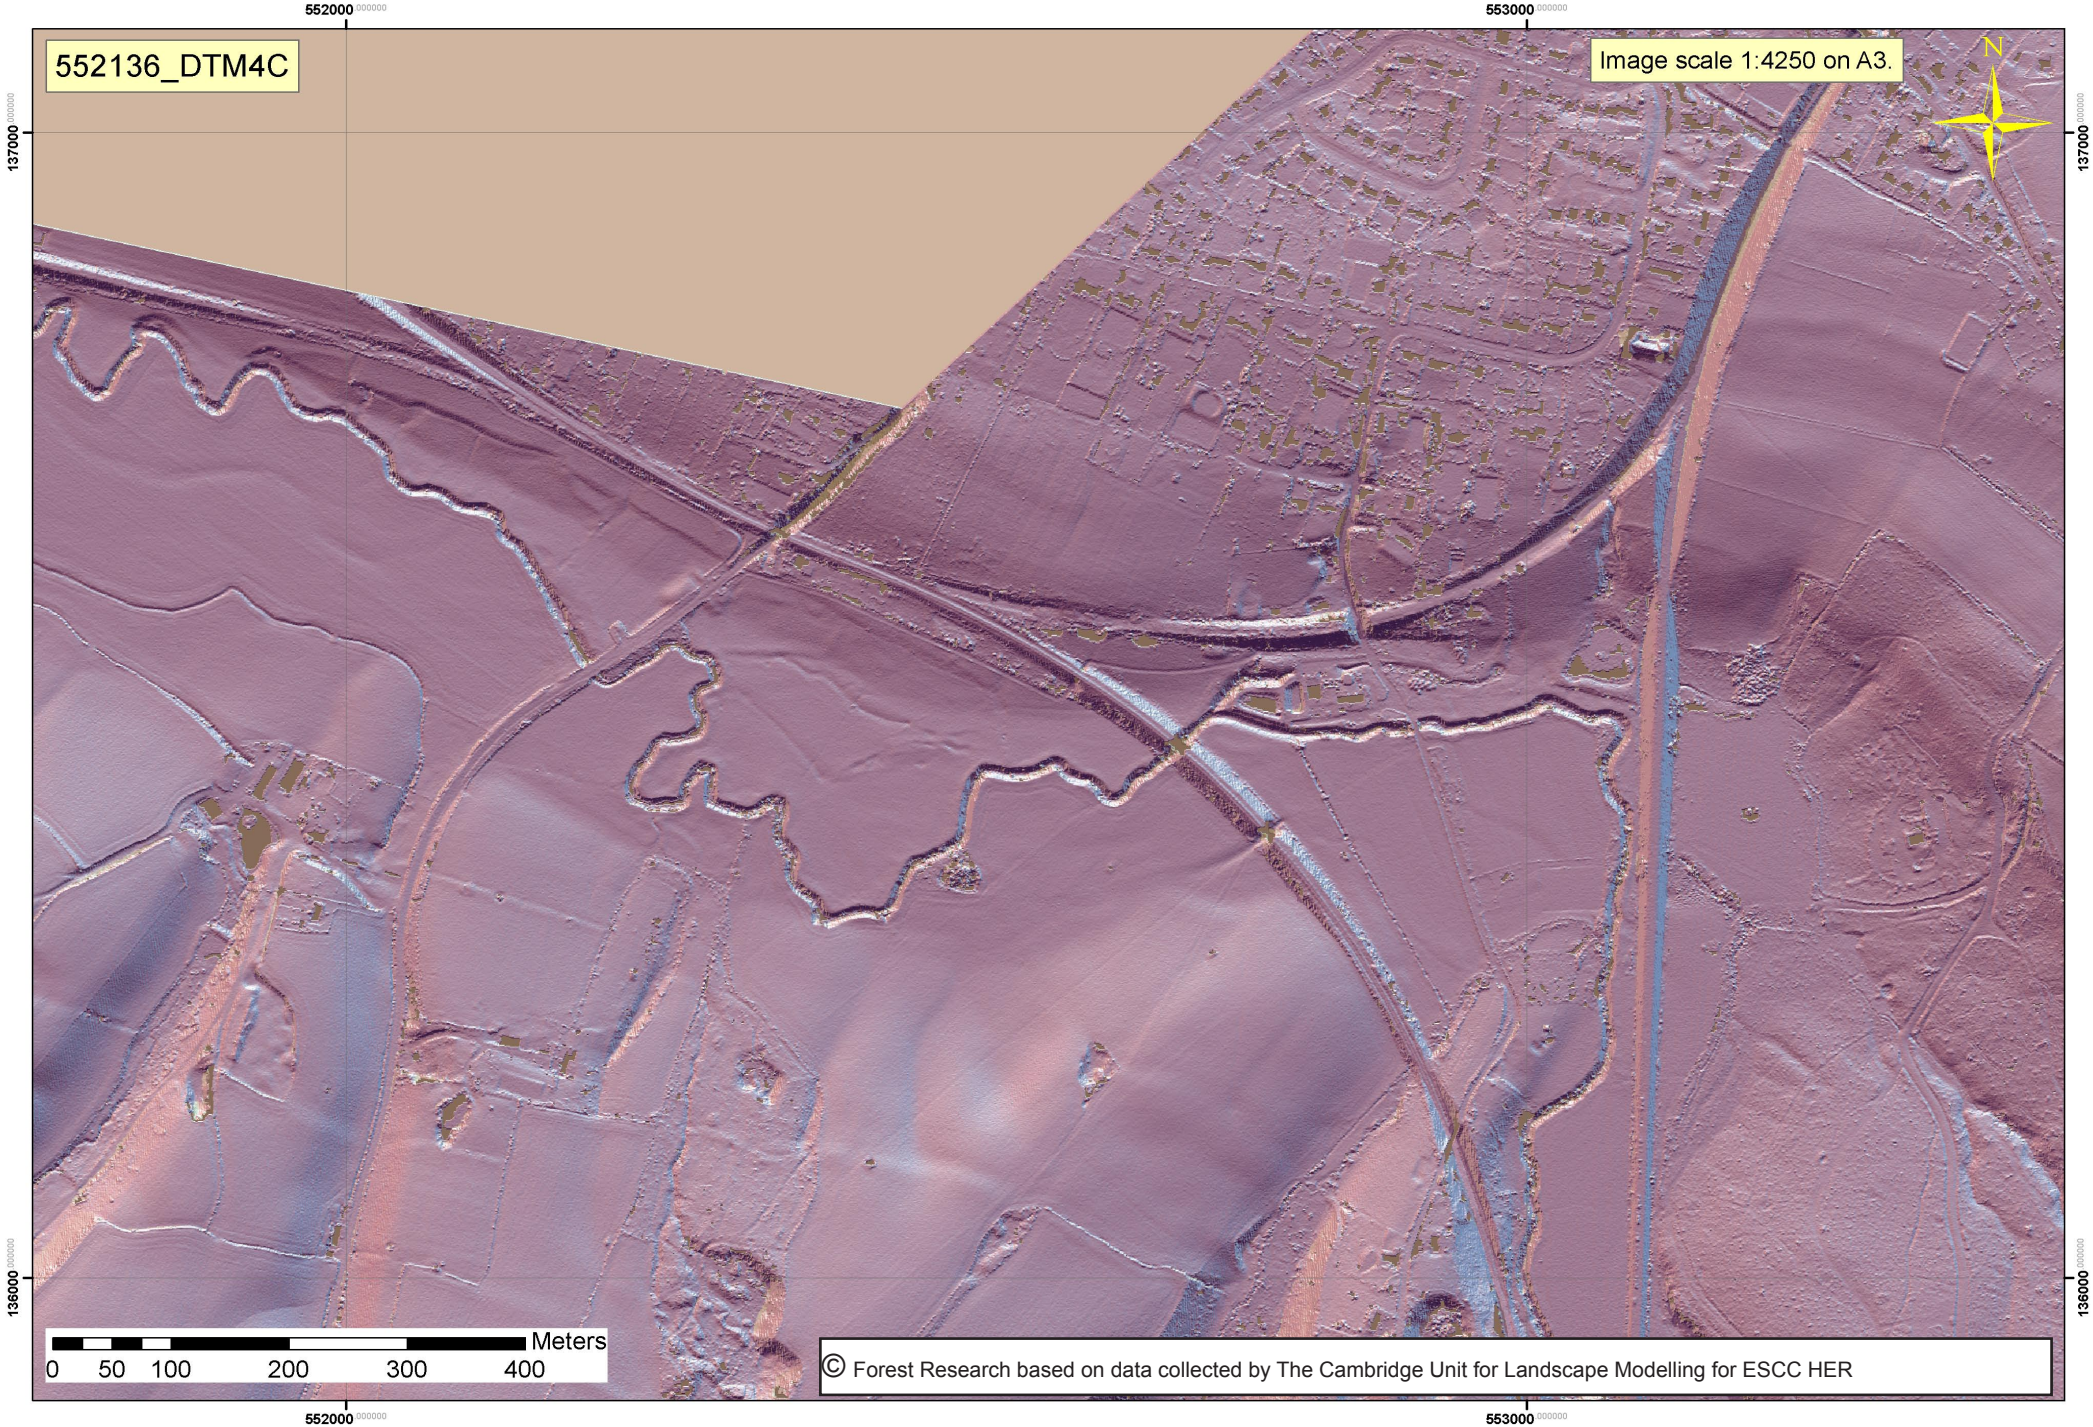

552136_DTM4C

Image scale 1:4250 on A3.

0 50 100 200 300 400 Meters

© Forest Research based on data collected by The Cambridge Unit for Landscape Modelling for ESCC HER