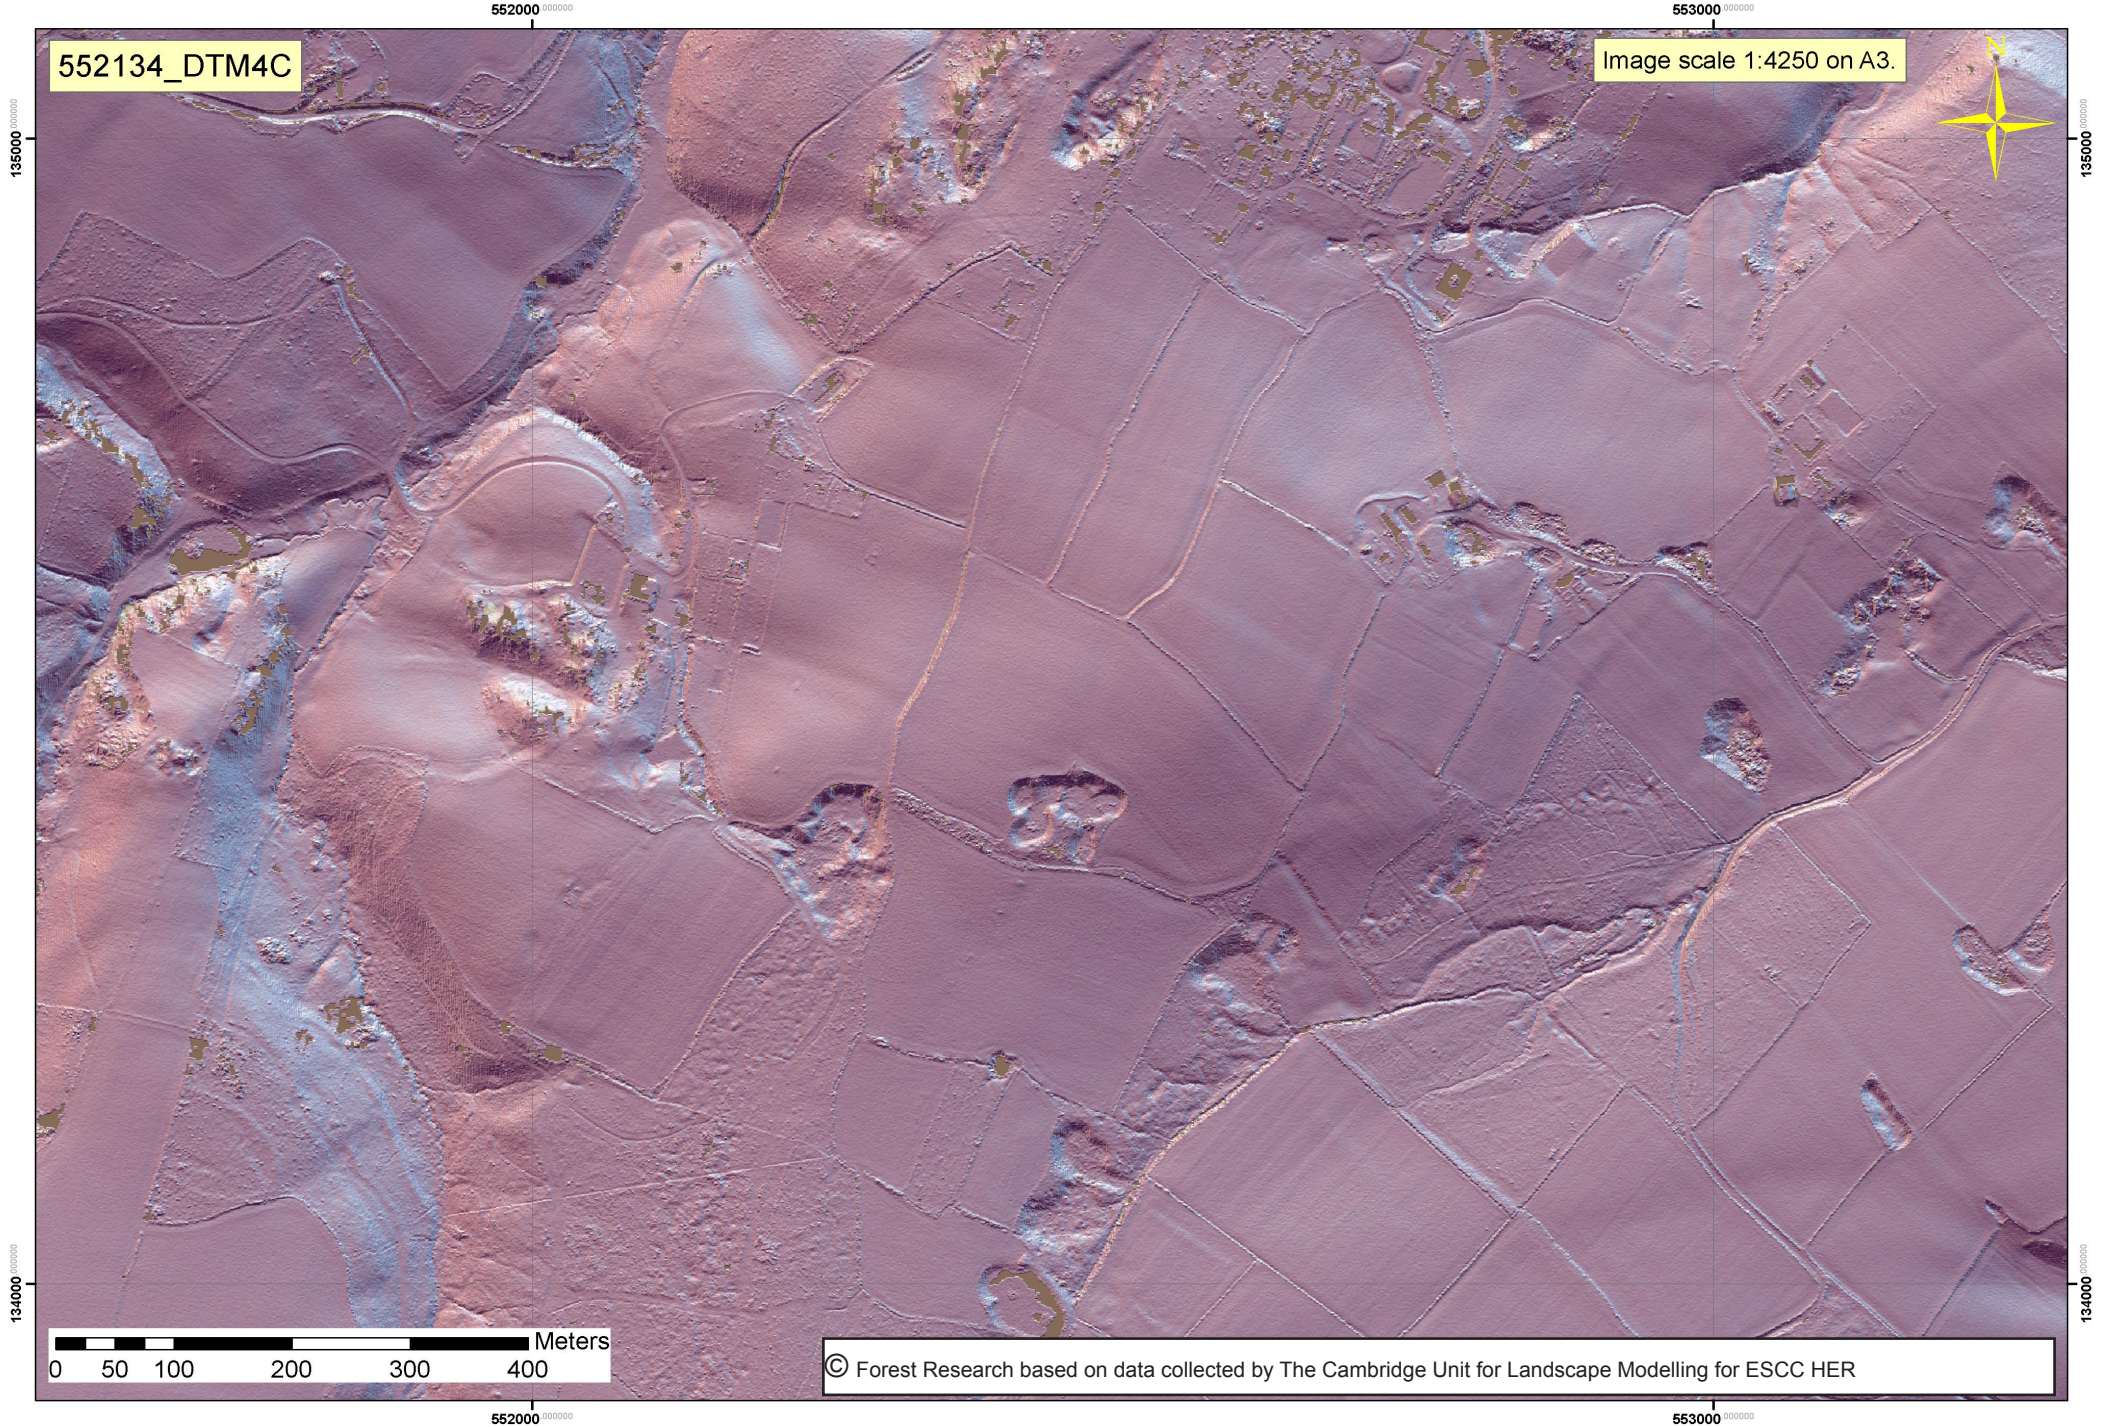

552134_DTM4C

Image scale 1:4250 on A3.

0 50 100 200 300 400 Meters

© Forest Research based on data collected by The Cambridge Unit for Landscape Modelling for ESCC HER