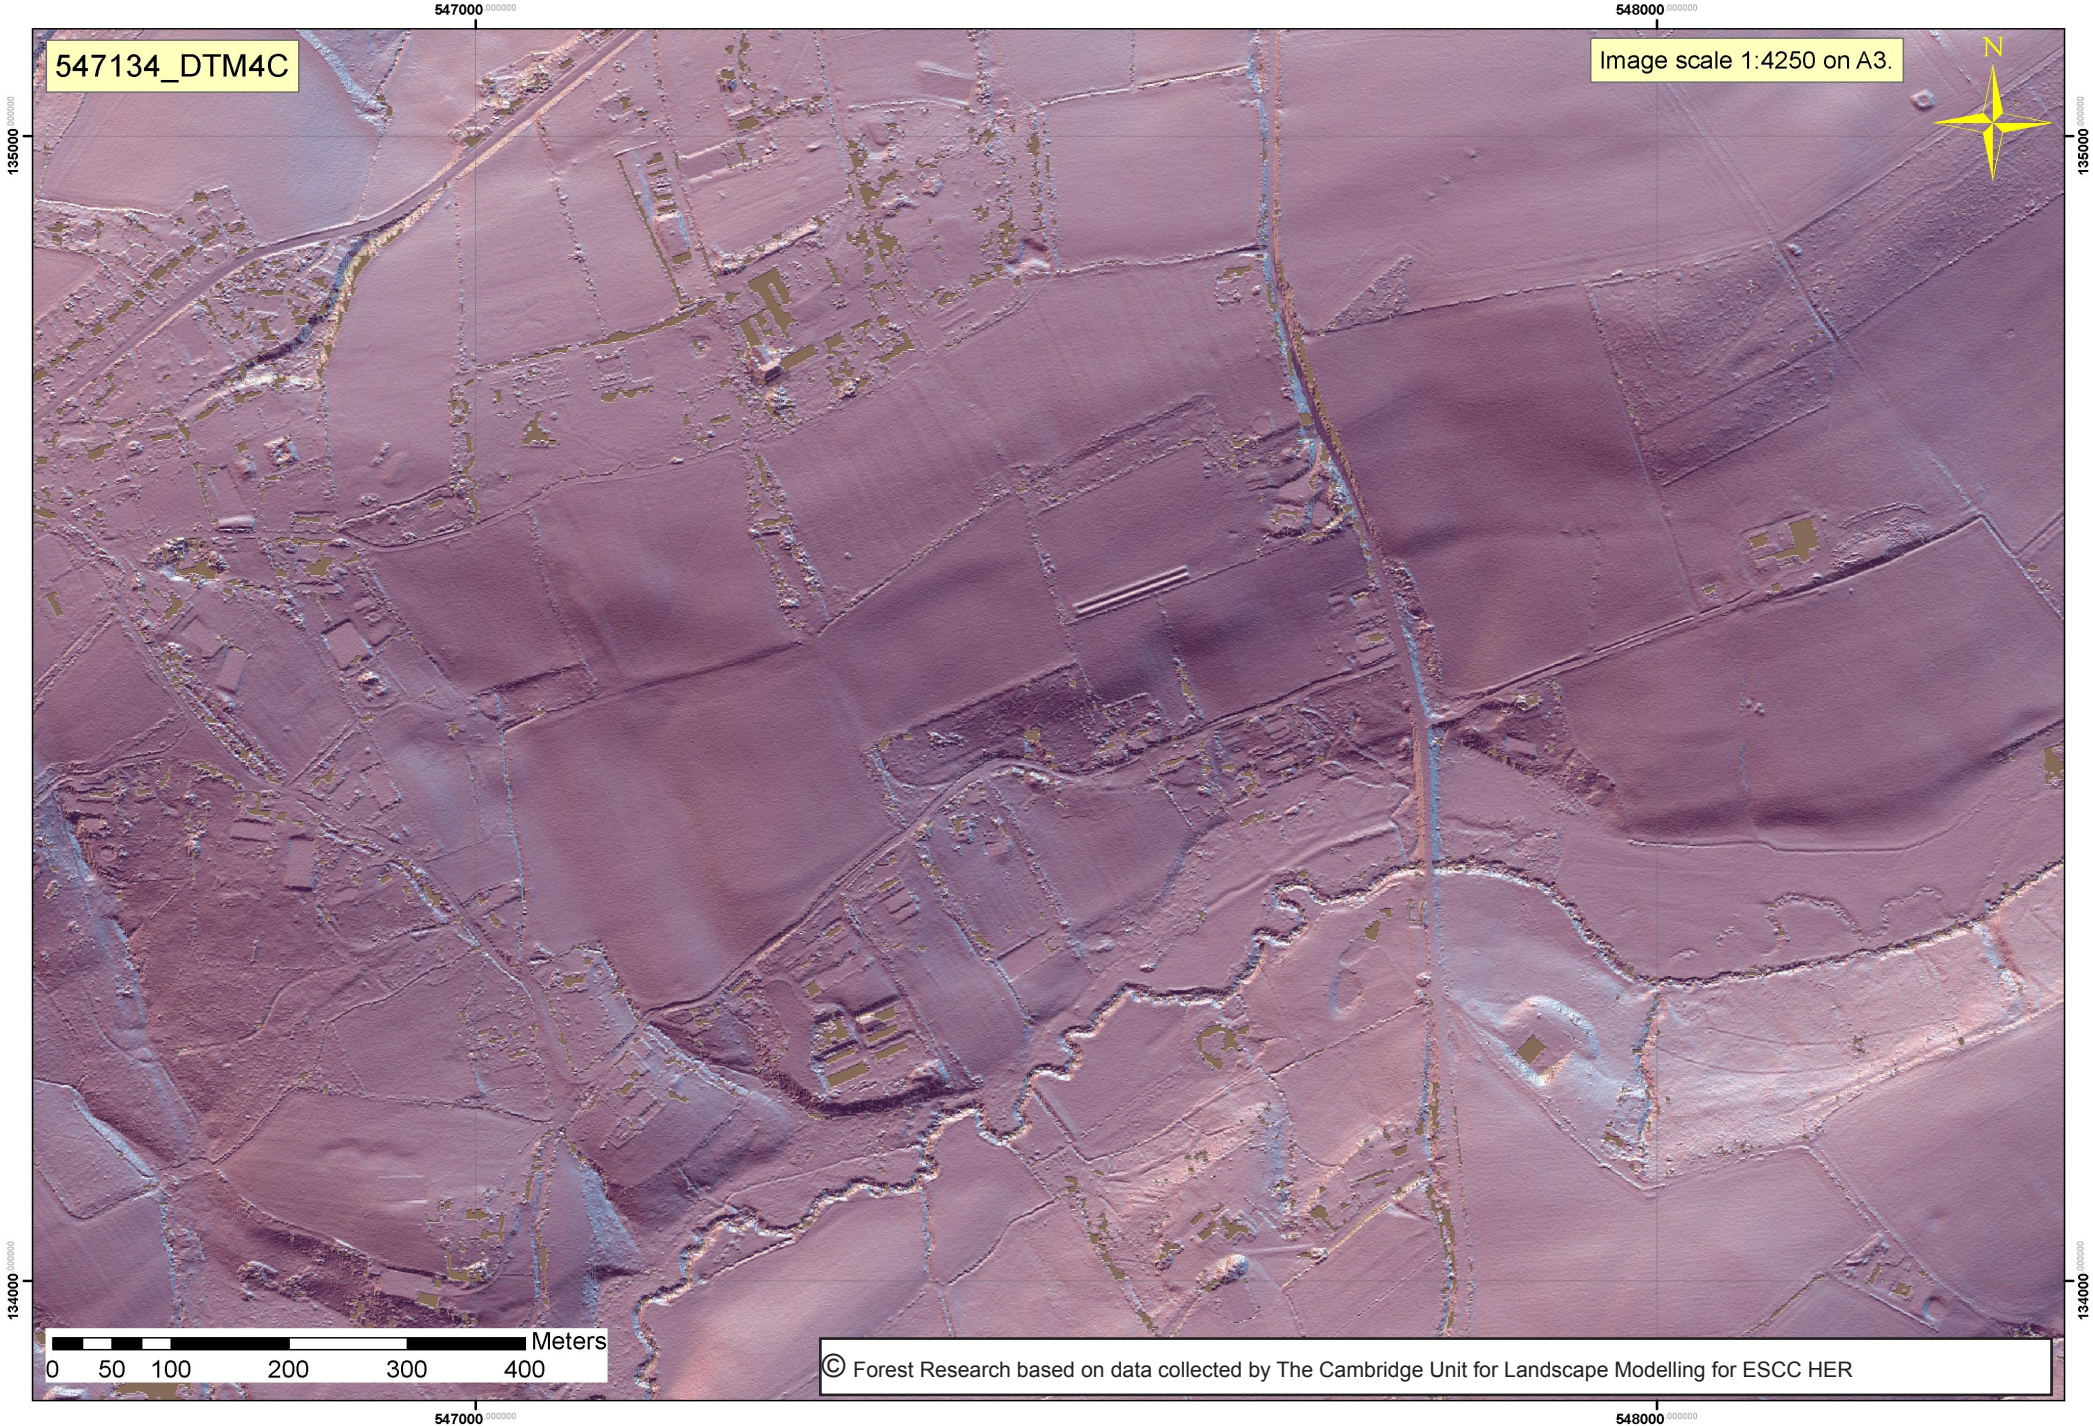

547134\_DTM4C

Image scale 1:4250 on A3.

© Forest Research based on data collected by The Cambridge Unit for Landscape Modelling for ESCC HER