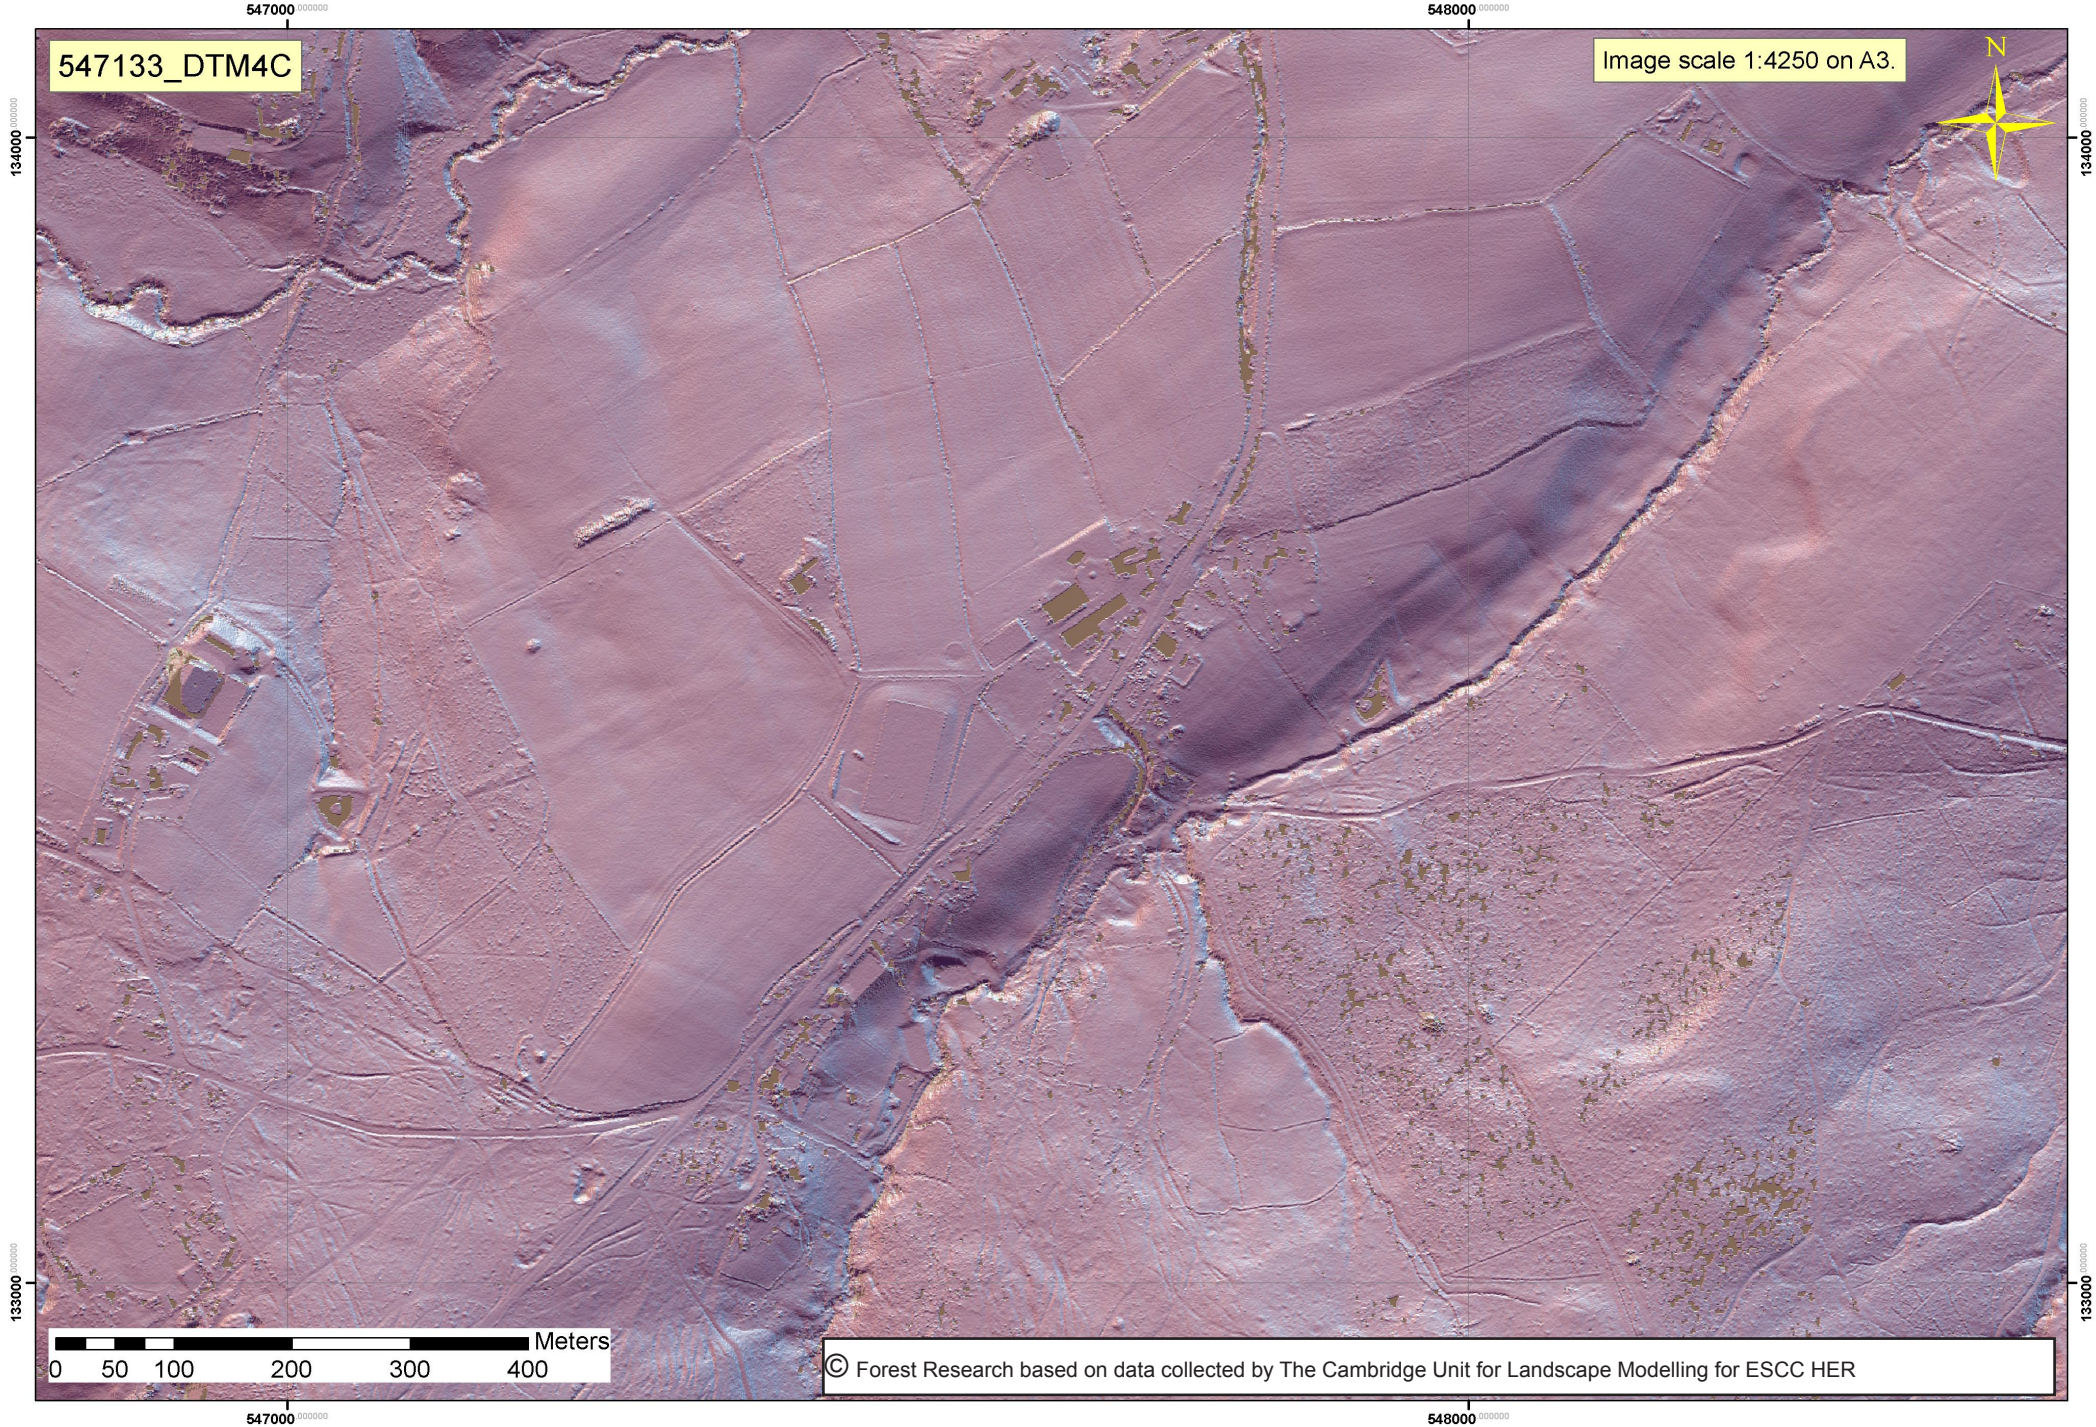

547133_DTM4C

Image scale 1:4250 on A3.

0 50 100 200 300 400 Meters

© Forest Research based on data collected by The Cambridge Unit for Landscape Modelling for ESCC HER