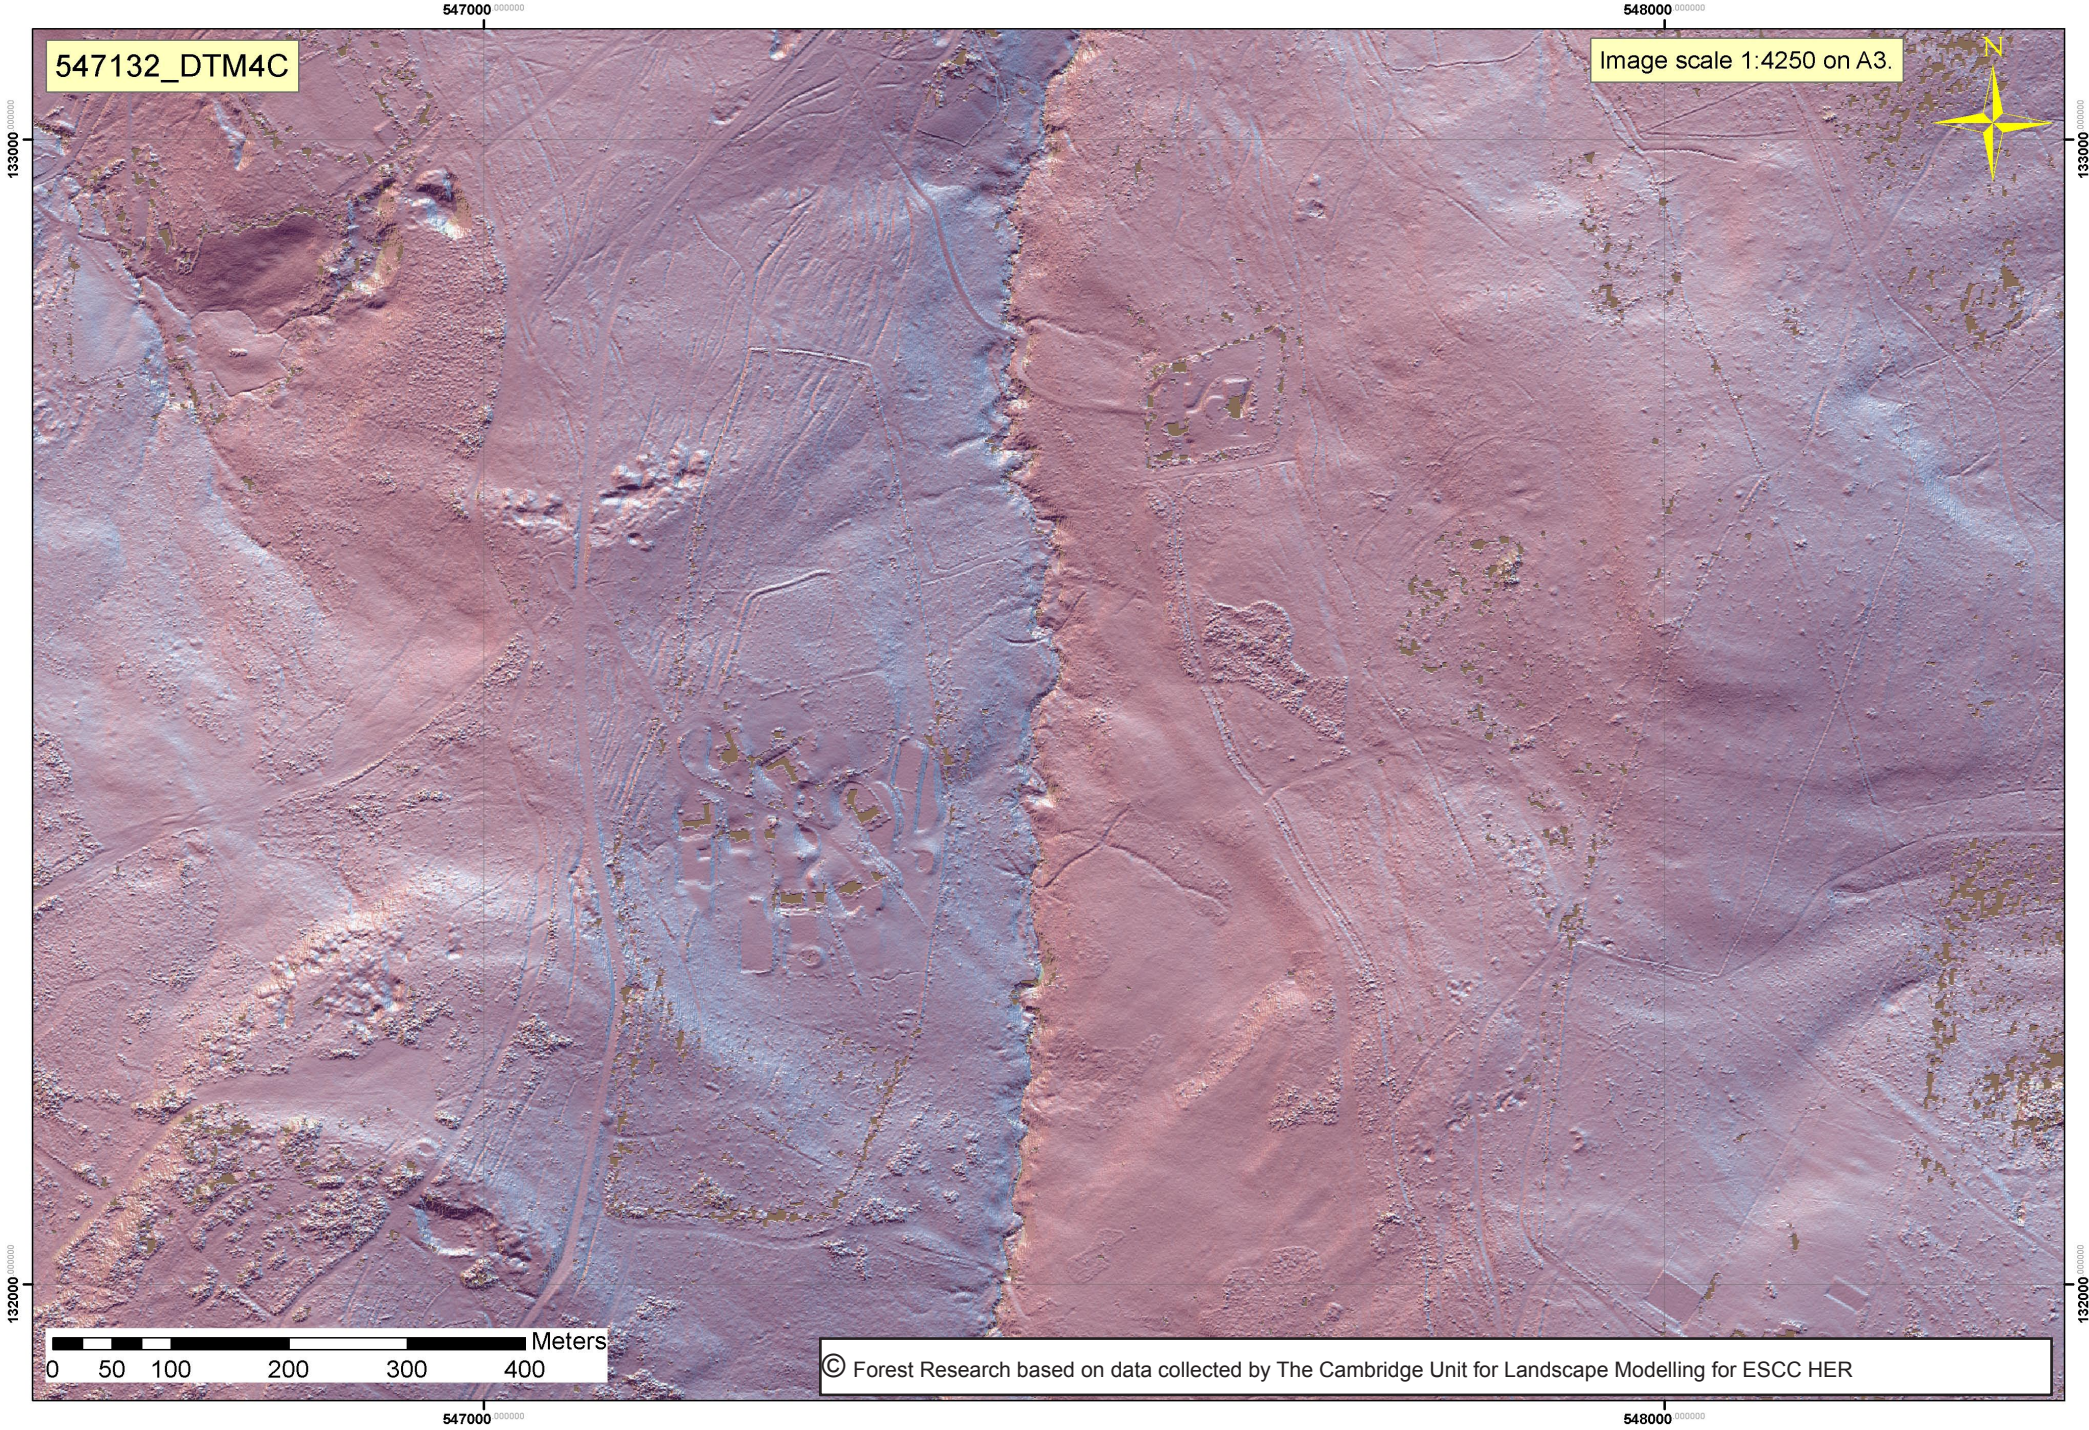

547132_DTM4C

Image scale 1:4250 on A3.

0 50 100 200 300 400 Meters

© Forest Research based on data collected by The Cambridge Unit for Landscape Modelling for ESCC HER