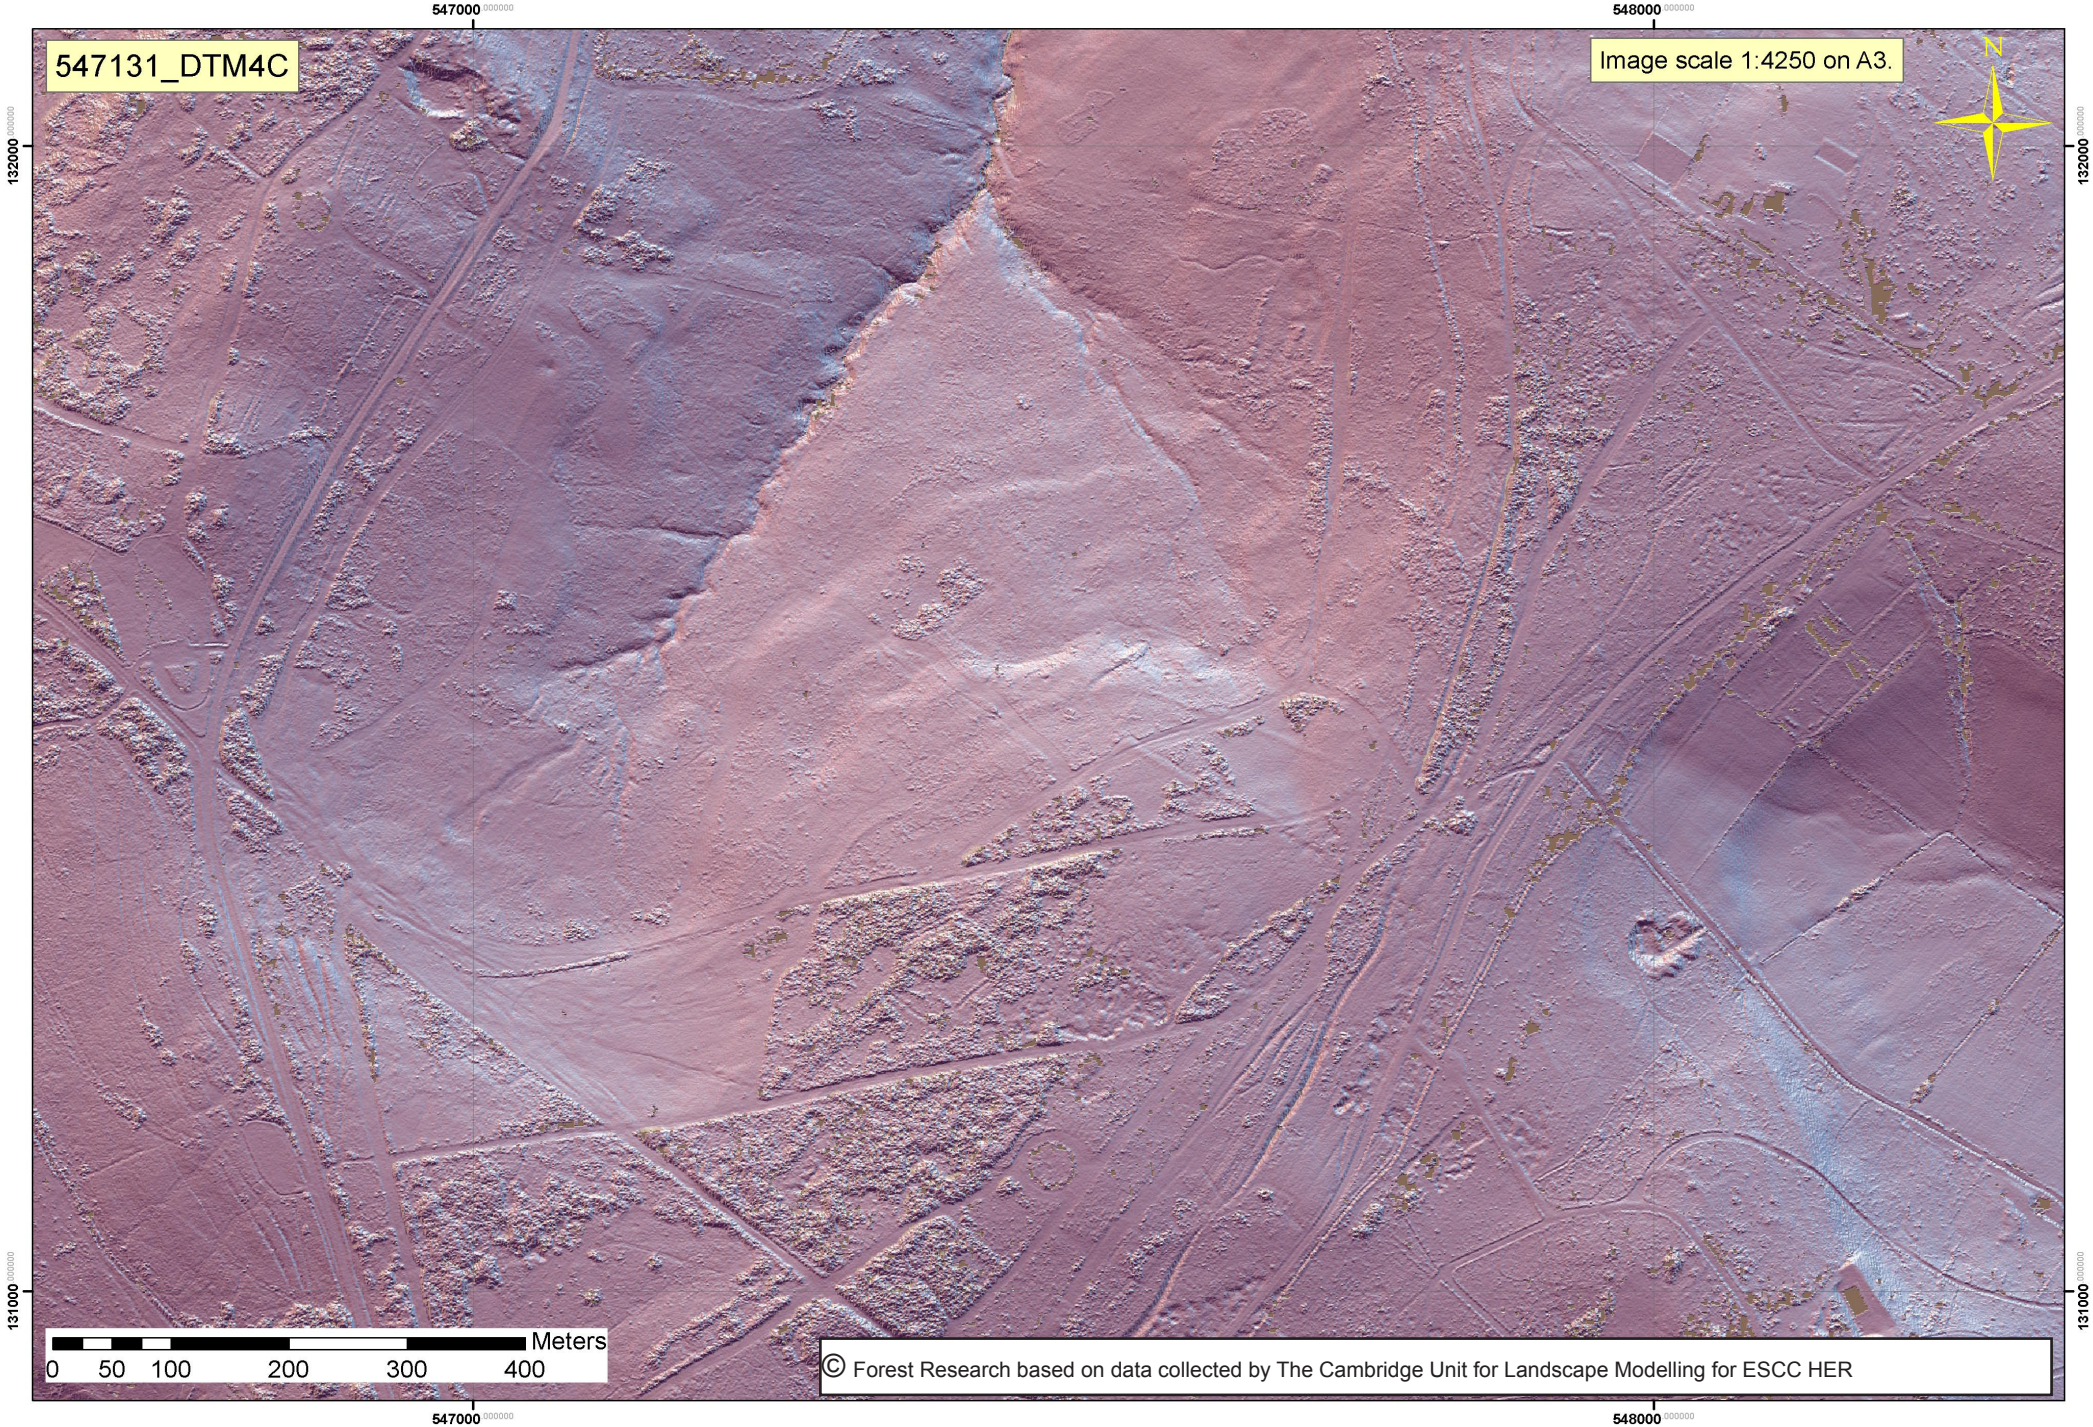

547131_DTM4C

Image scale 1:4250 on A3.

0 50 100 200 300 400 Meters

© Forest Research based on data collected by The Cambridge Unit for Landscape Modelling for ESCC HER