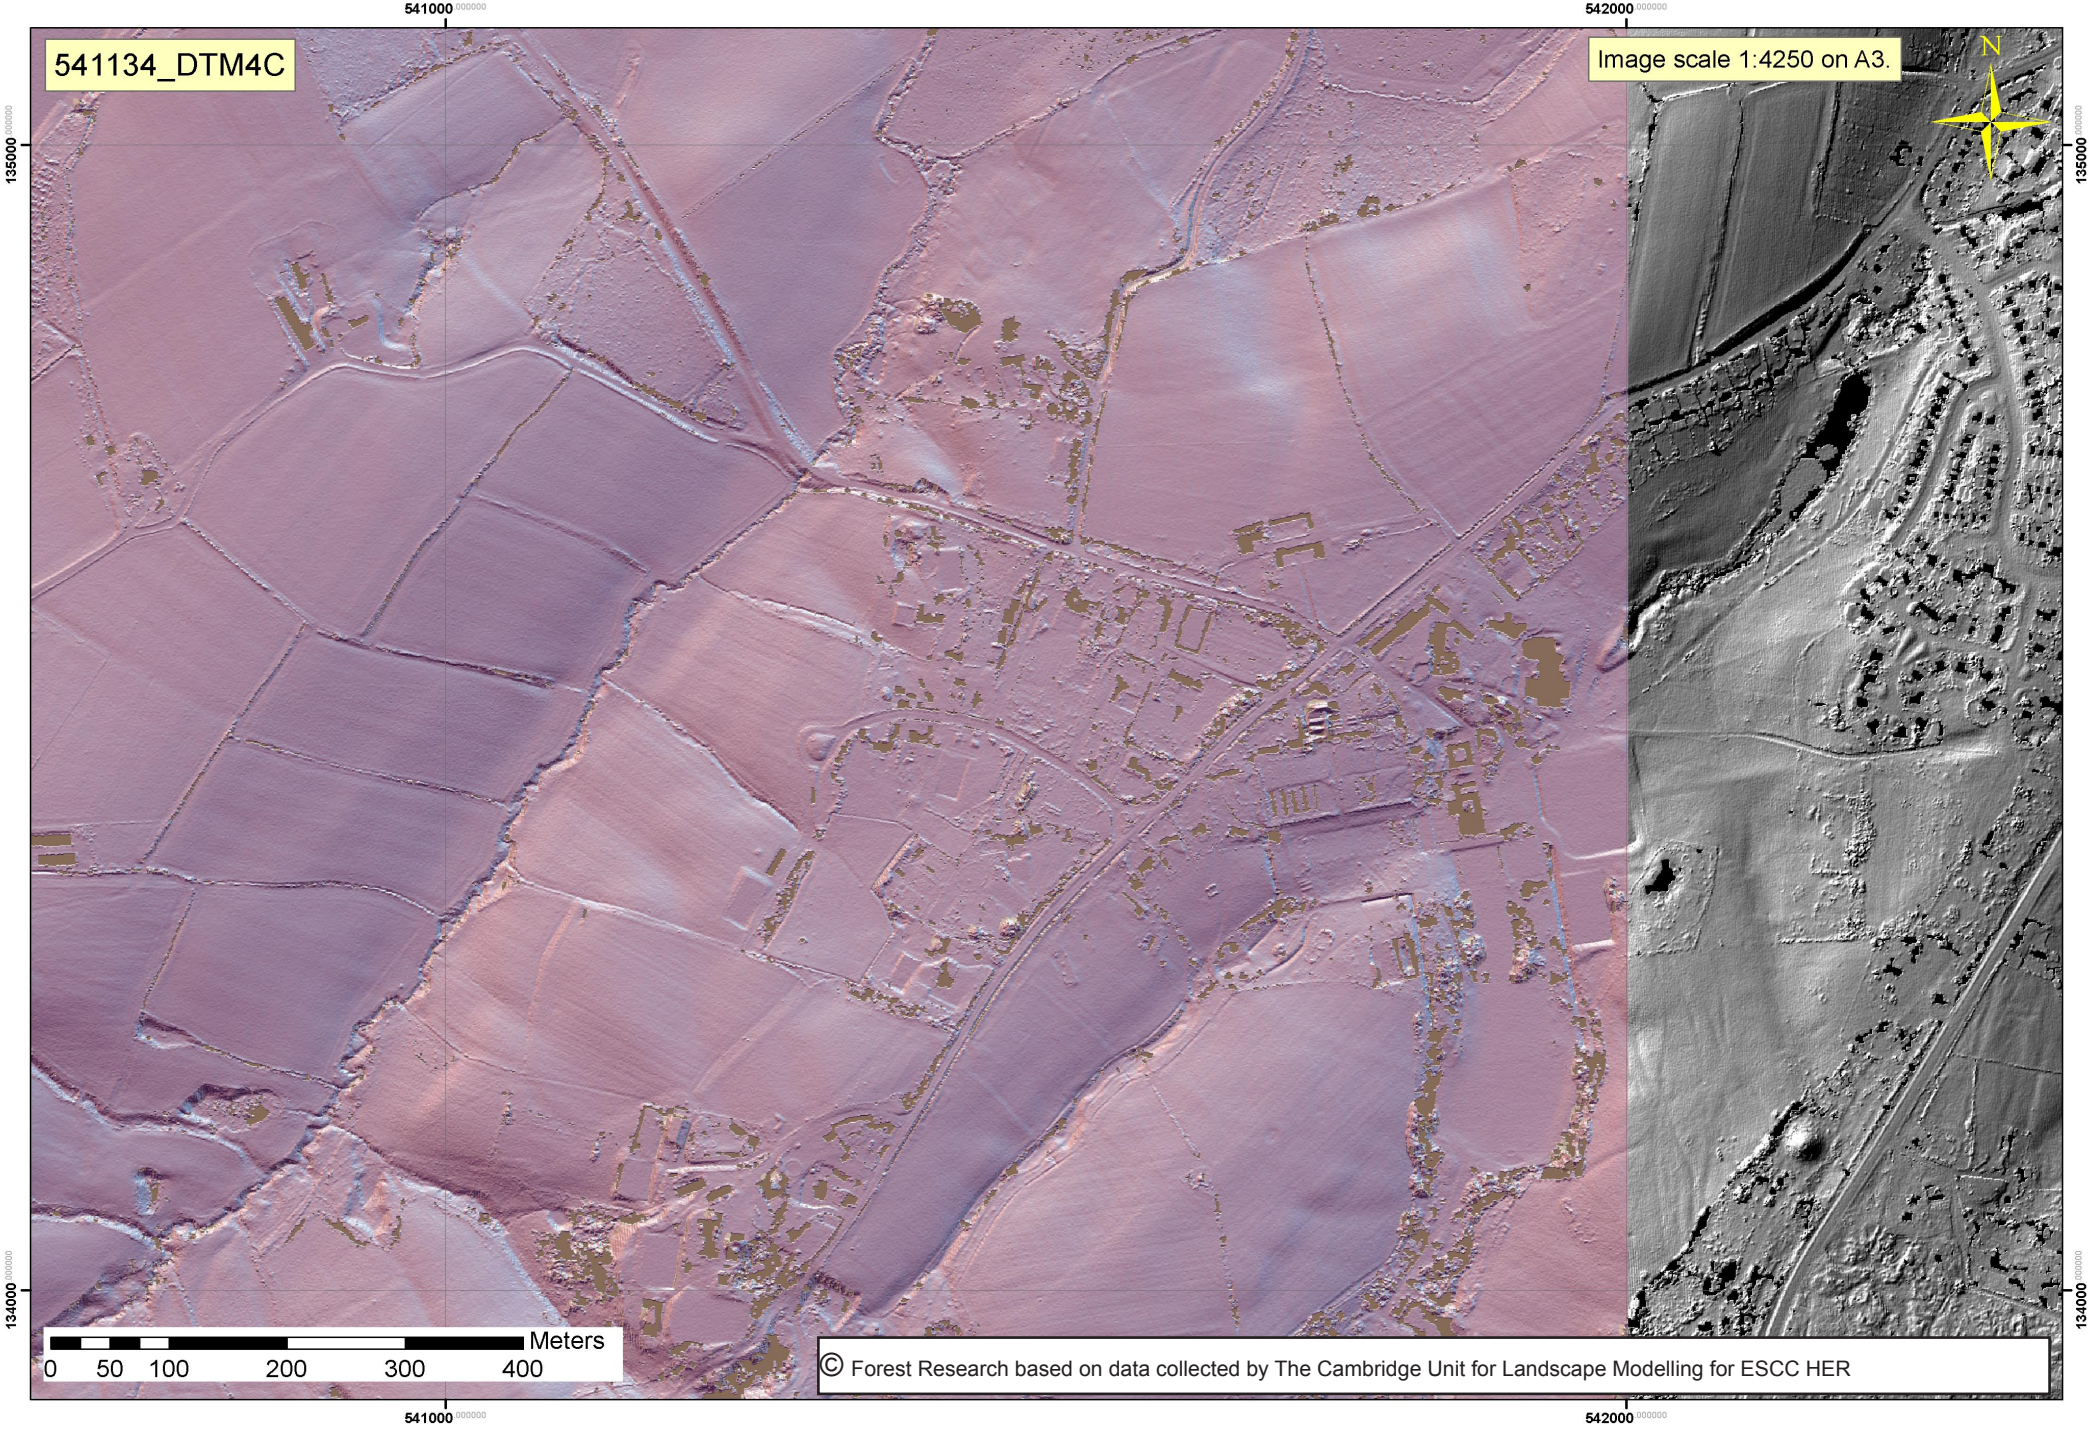

541134\_DTM4C

Image scale 1:4250 on A3.

© Forest Research based on data collected by The Cambridge Unit for Landscape Modelling for ESCC HER

541000 000000

542000 000000

135000 000000

135000 000000

134000 000000

134000 000000

541000 000000

542000 000000