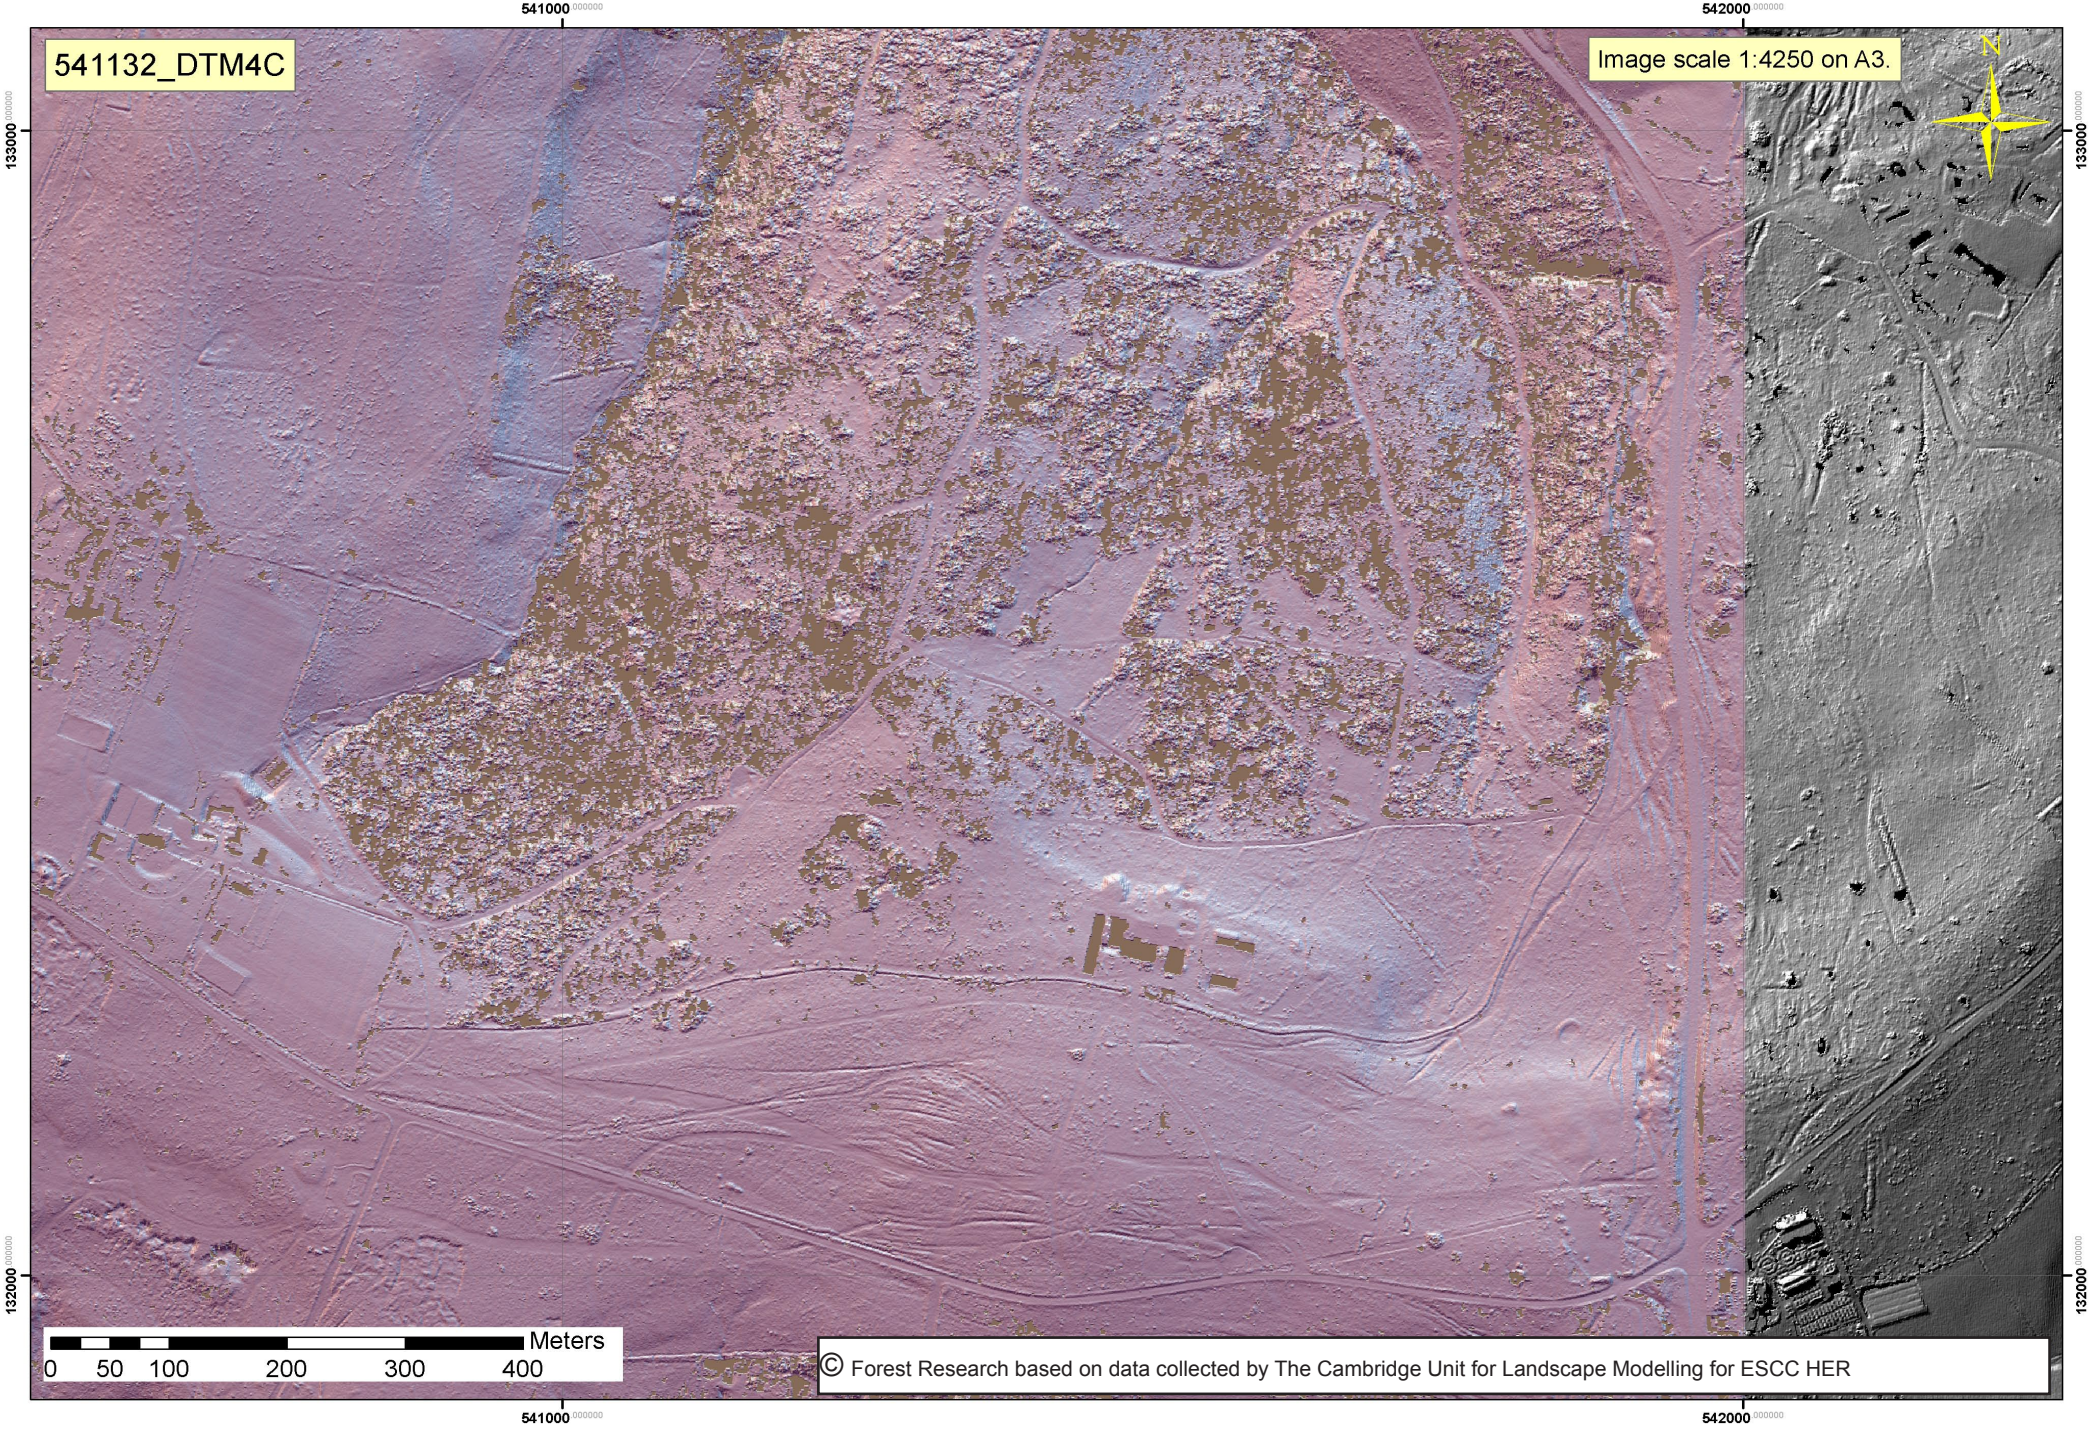

541132_DTM4C

Image scale 1:4250 on A3.

0 50 100 200 300 400 Meters

© Forest Research based on data collected by The Cambridge Unit for Landscape Modelling for ESCC HER