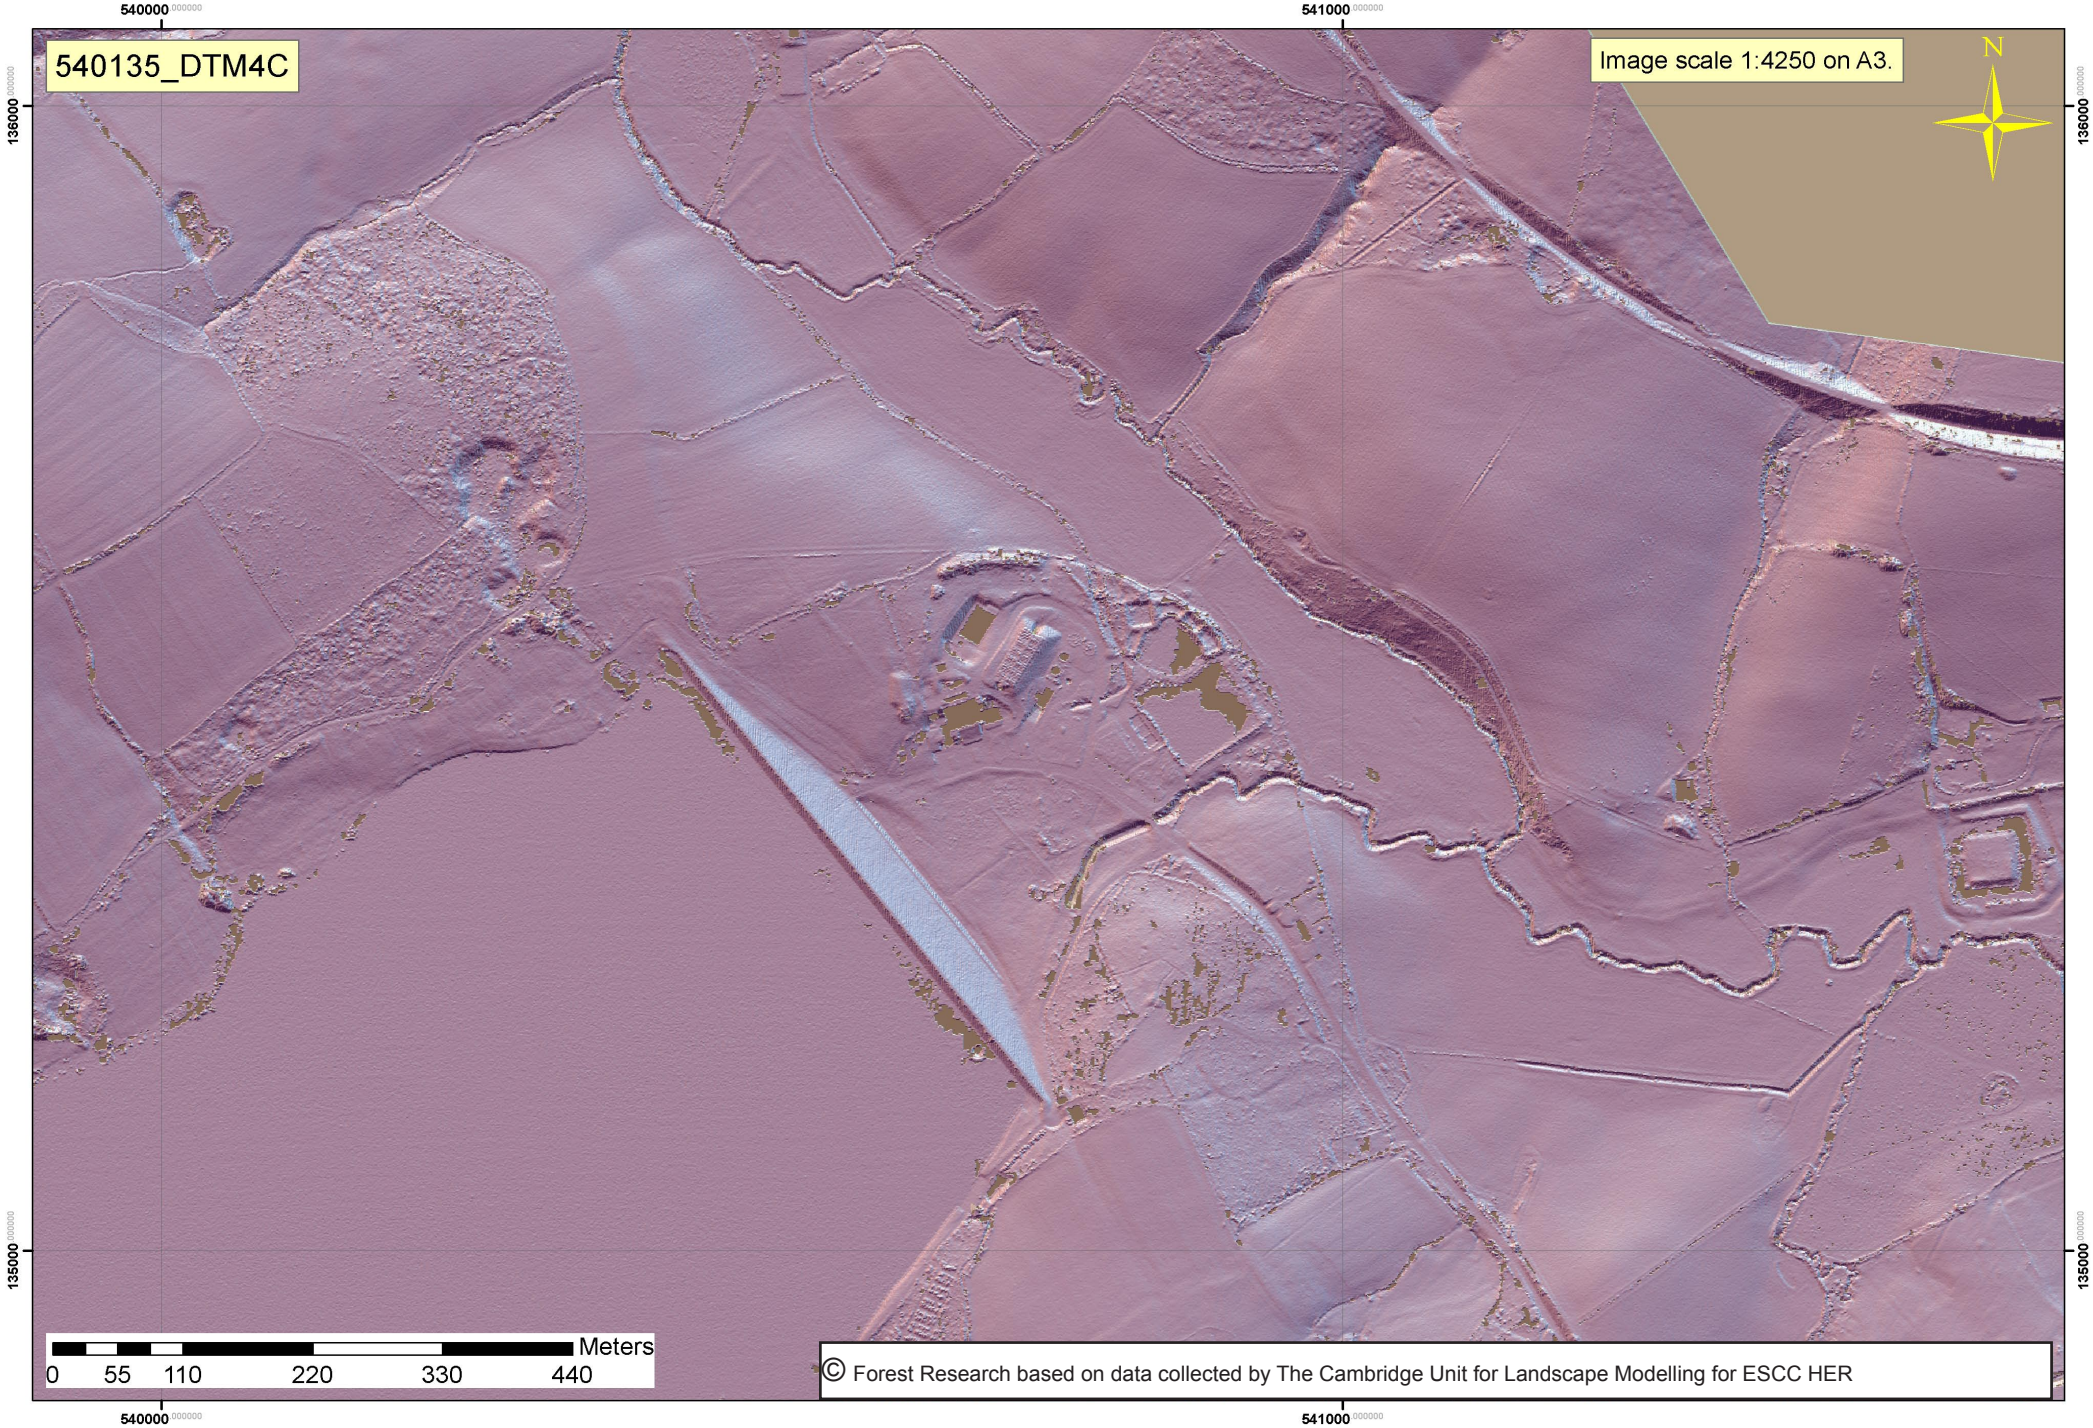

540135\_DTM4C

Image scale 1:4250 on A3.

© Forest Research based on data collected by The Cambridge Unit for Landscape Modelling for ESCC HER