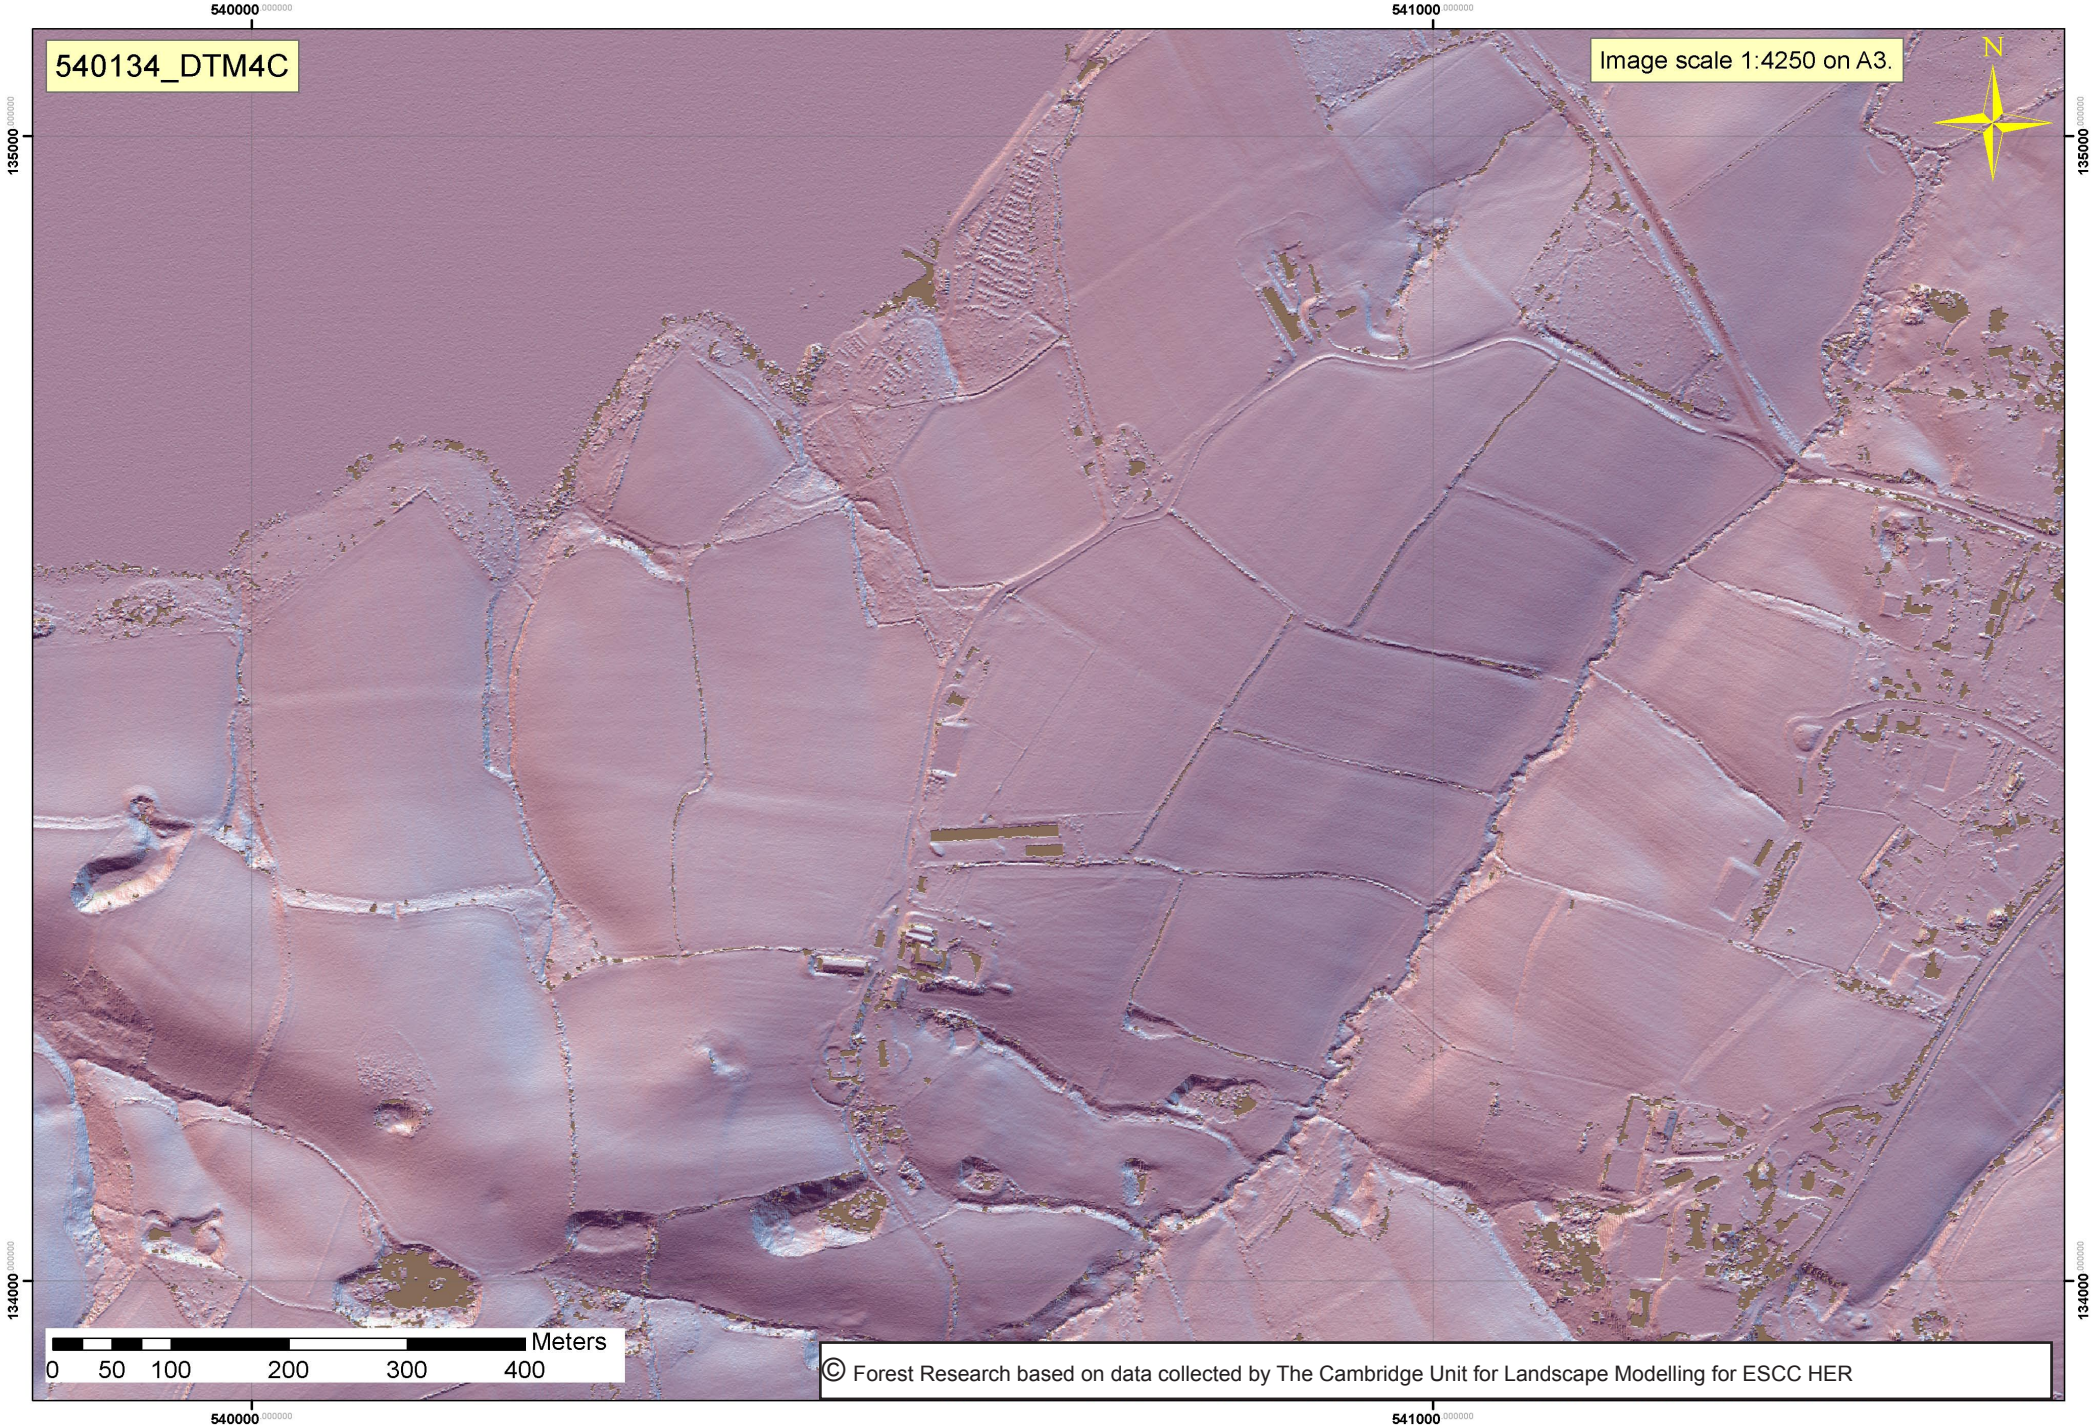

540134_DTM4C

Image scale 1:4250 on A3.

0 50 100 200 300 400 Meters

© Forest Research based on data collected by The Cambridge Unit for Landscape Modelling for ESCC HER