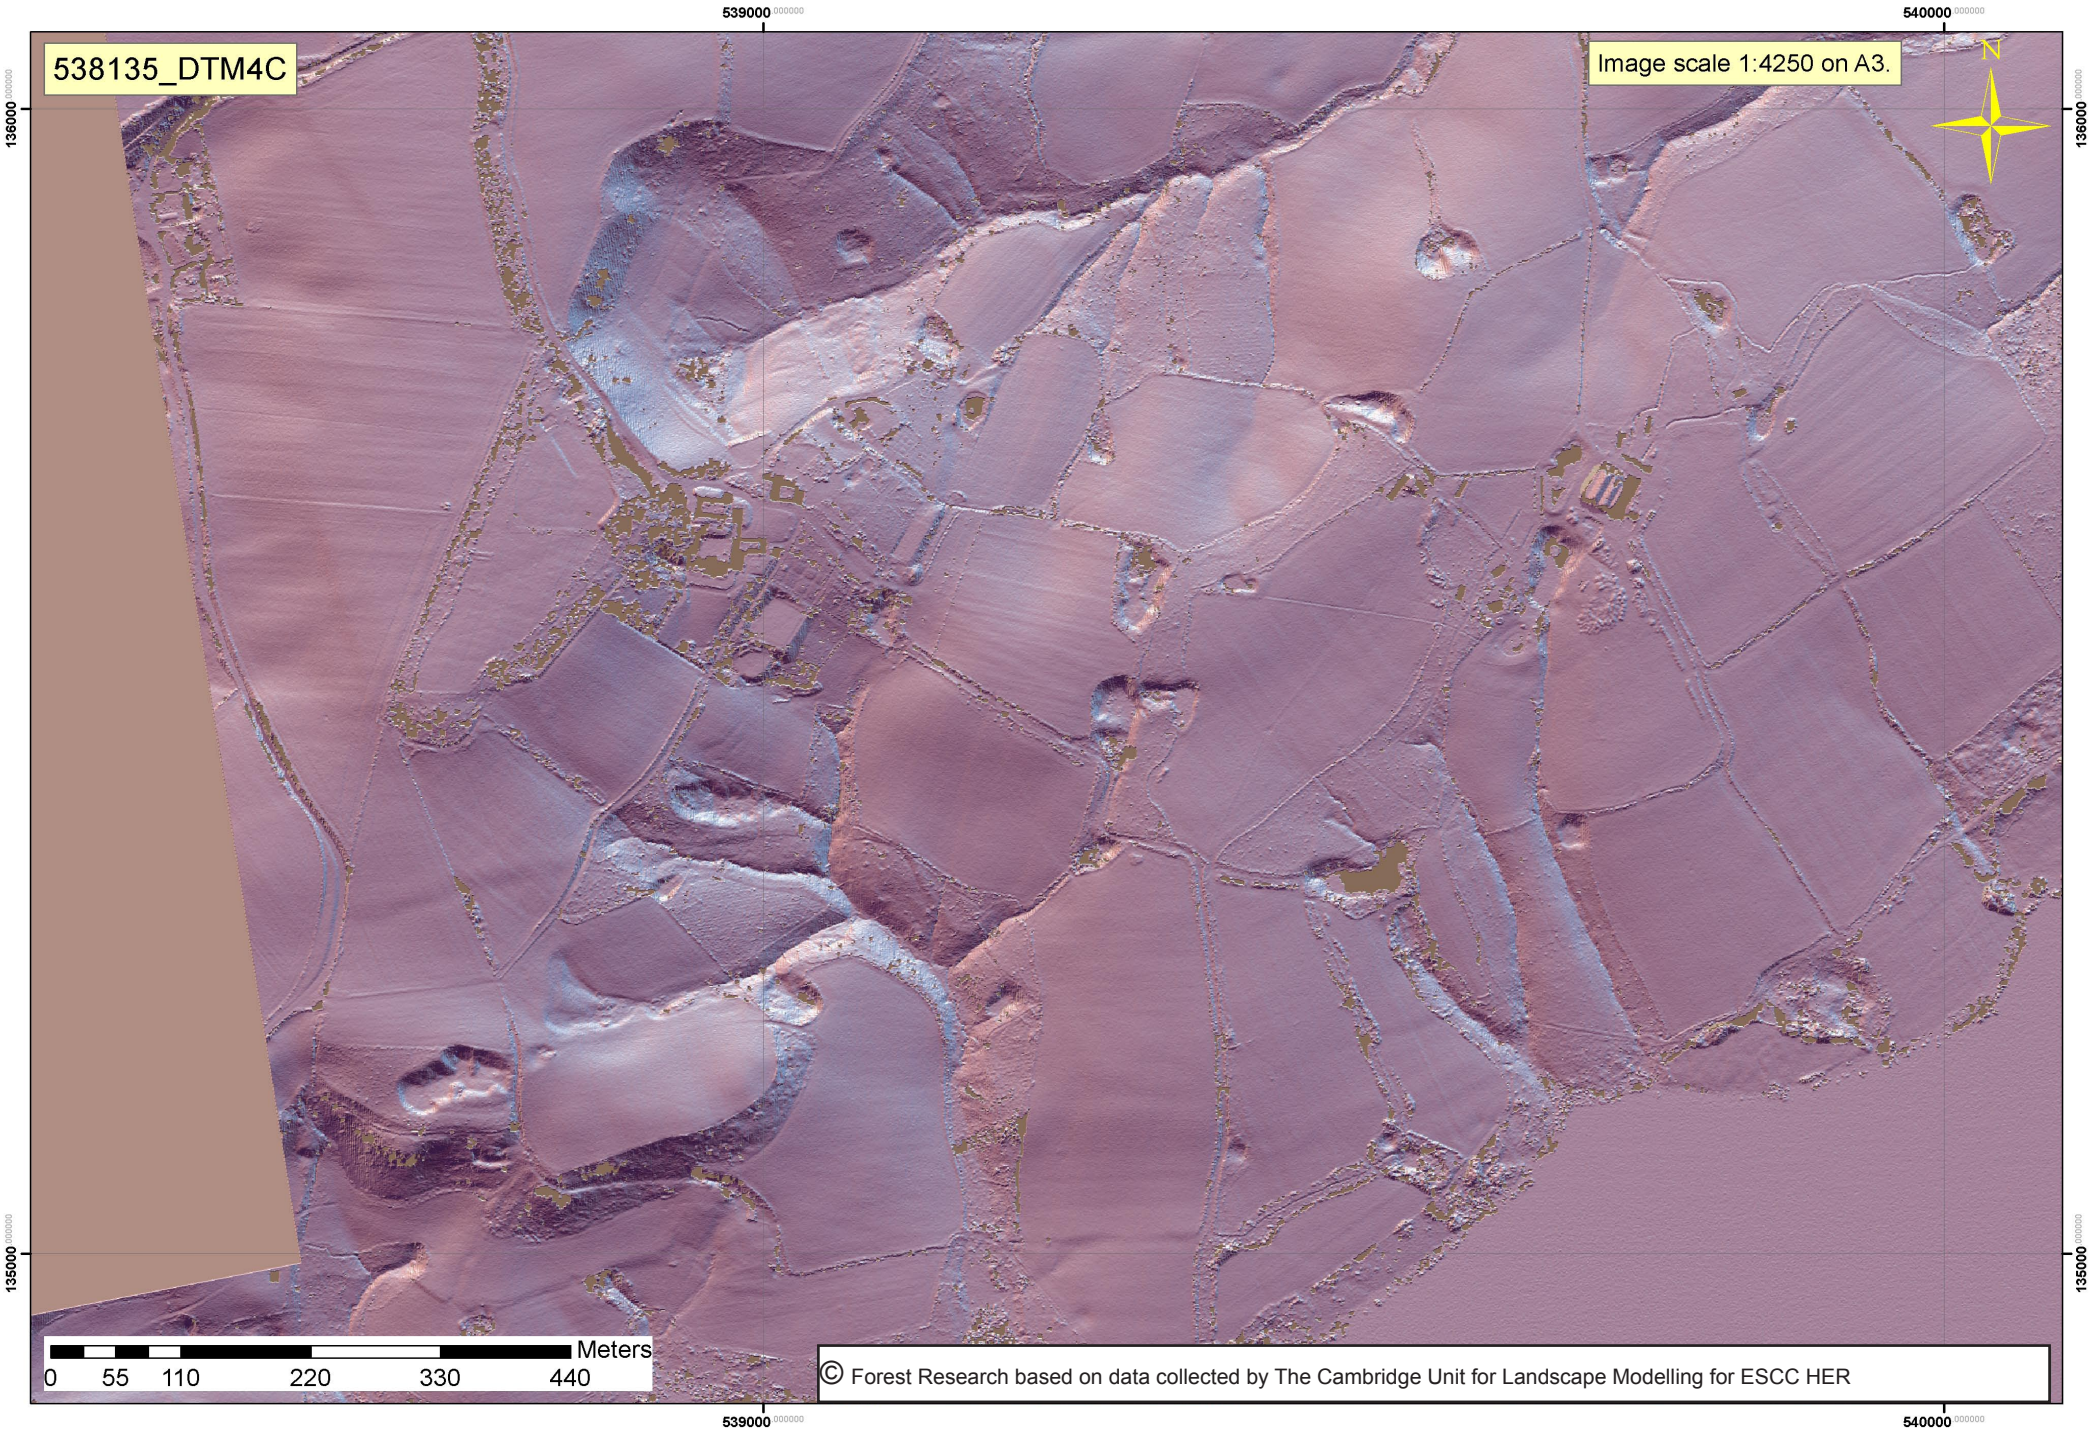

538135_DTM4C

Image scale 1:4250 on A3.

0 55 110 220 330 440 Meters

© Forest Research based on data collected by The Cambridge Unit for Landscape Modelling for ESCC HER