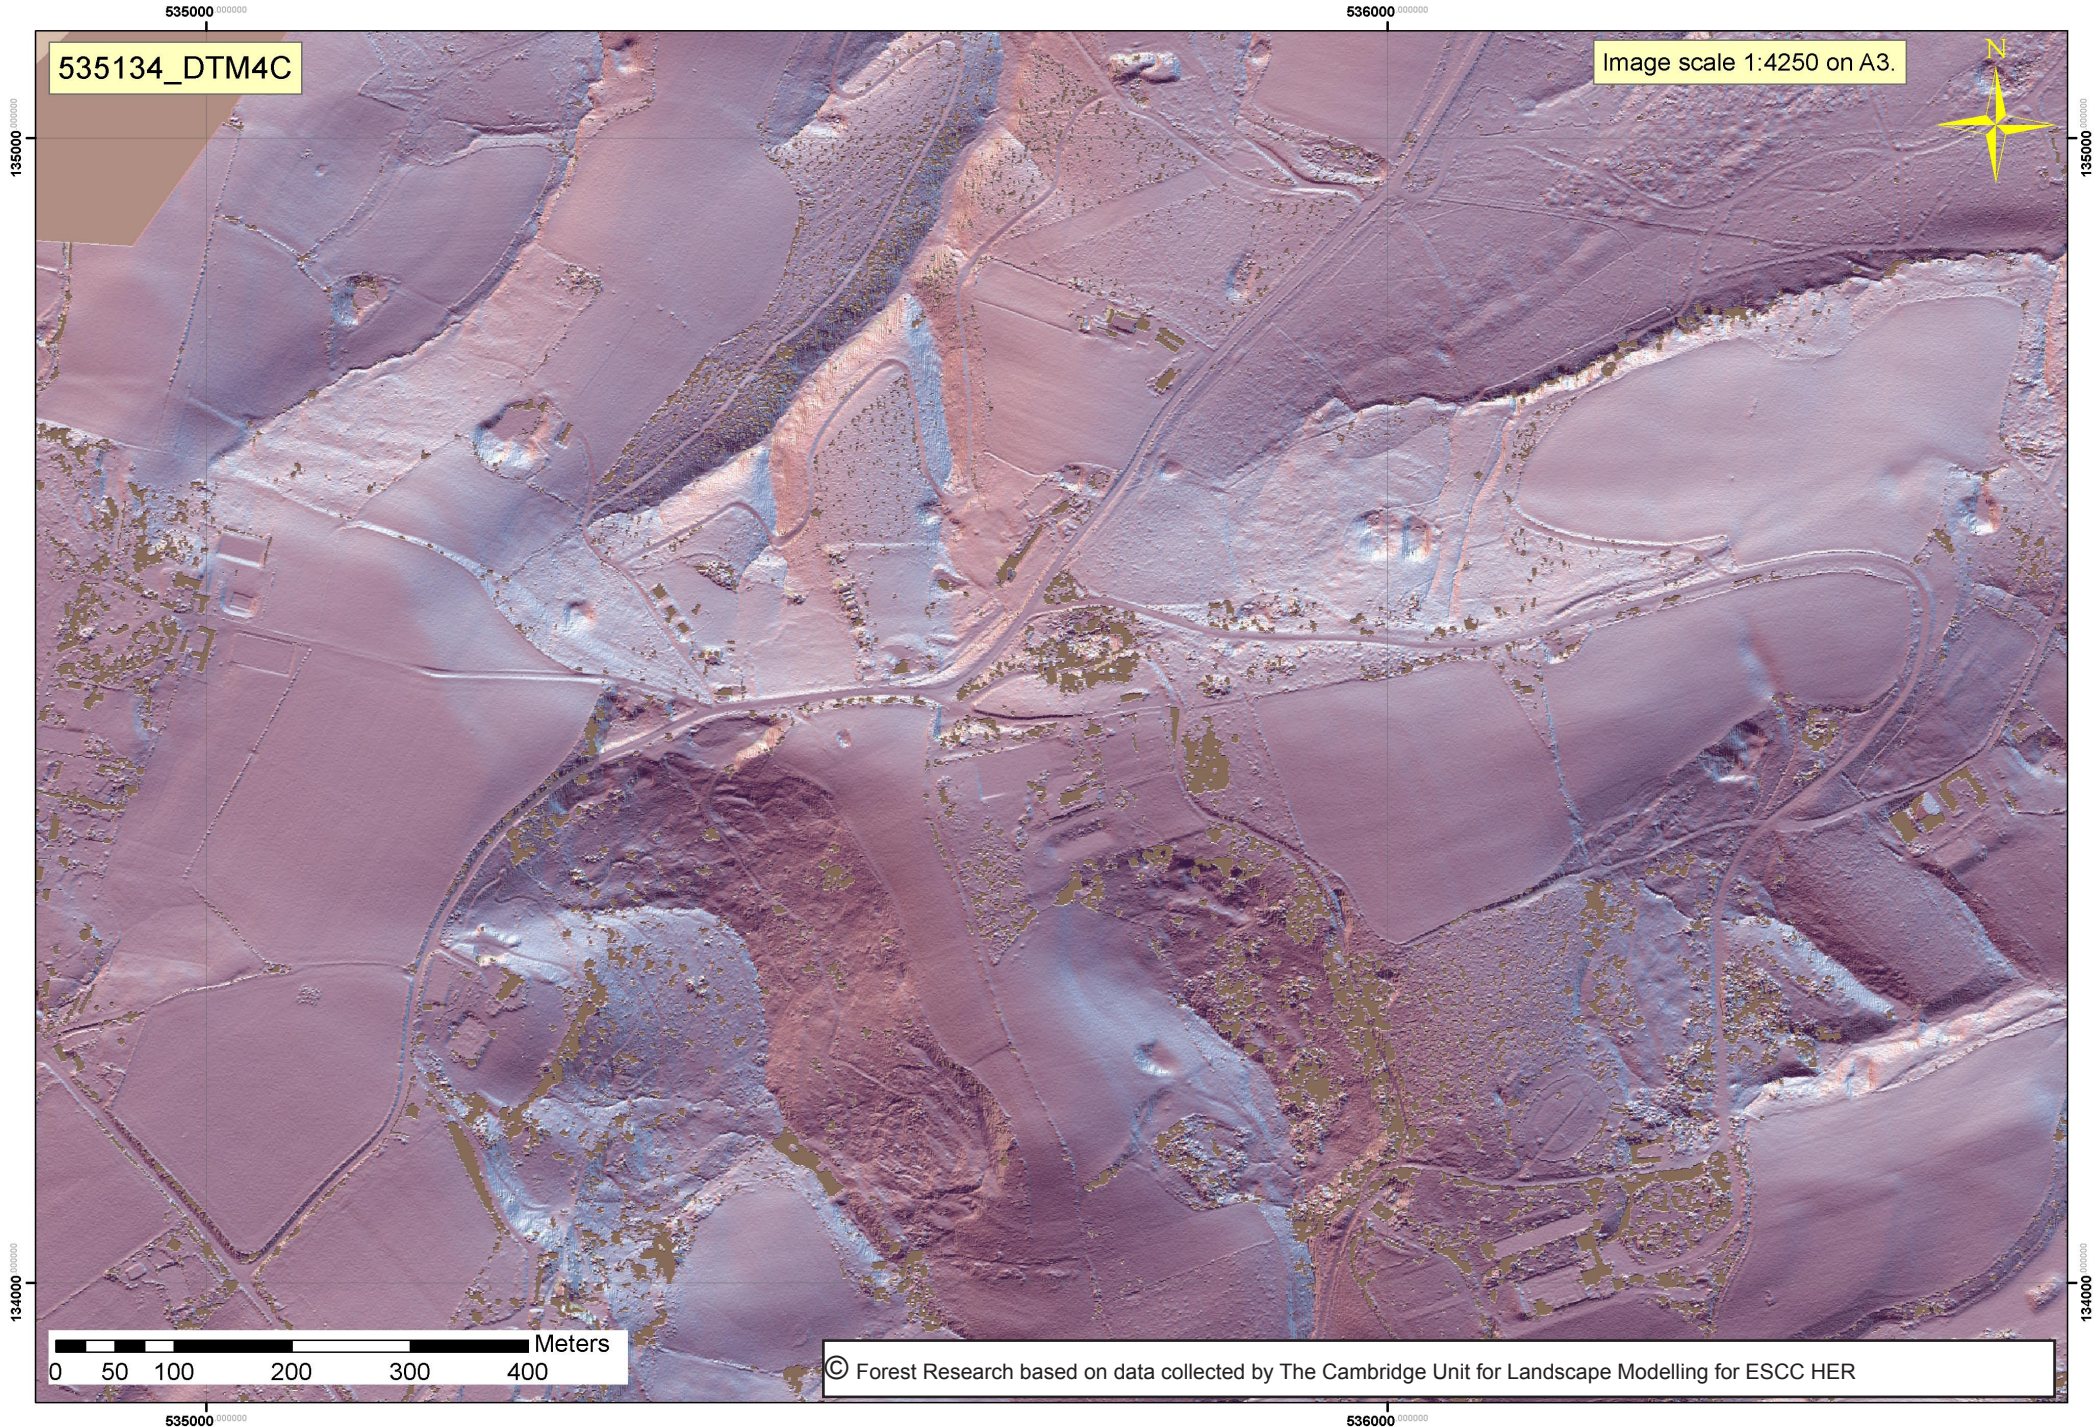

535134_DTM4C

Image scale 1:4250 on A3.

0 50 100 200 300 400 Meters

© Forest Research based on data collected by The Cambridge Unit for Landscape Modelling for ESCC HER