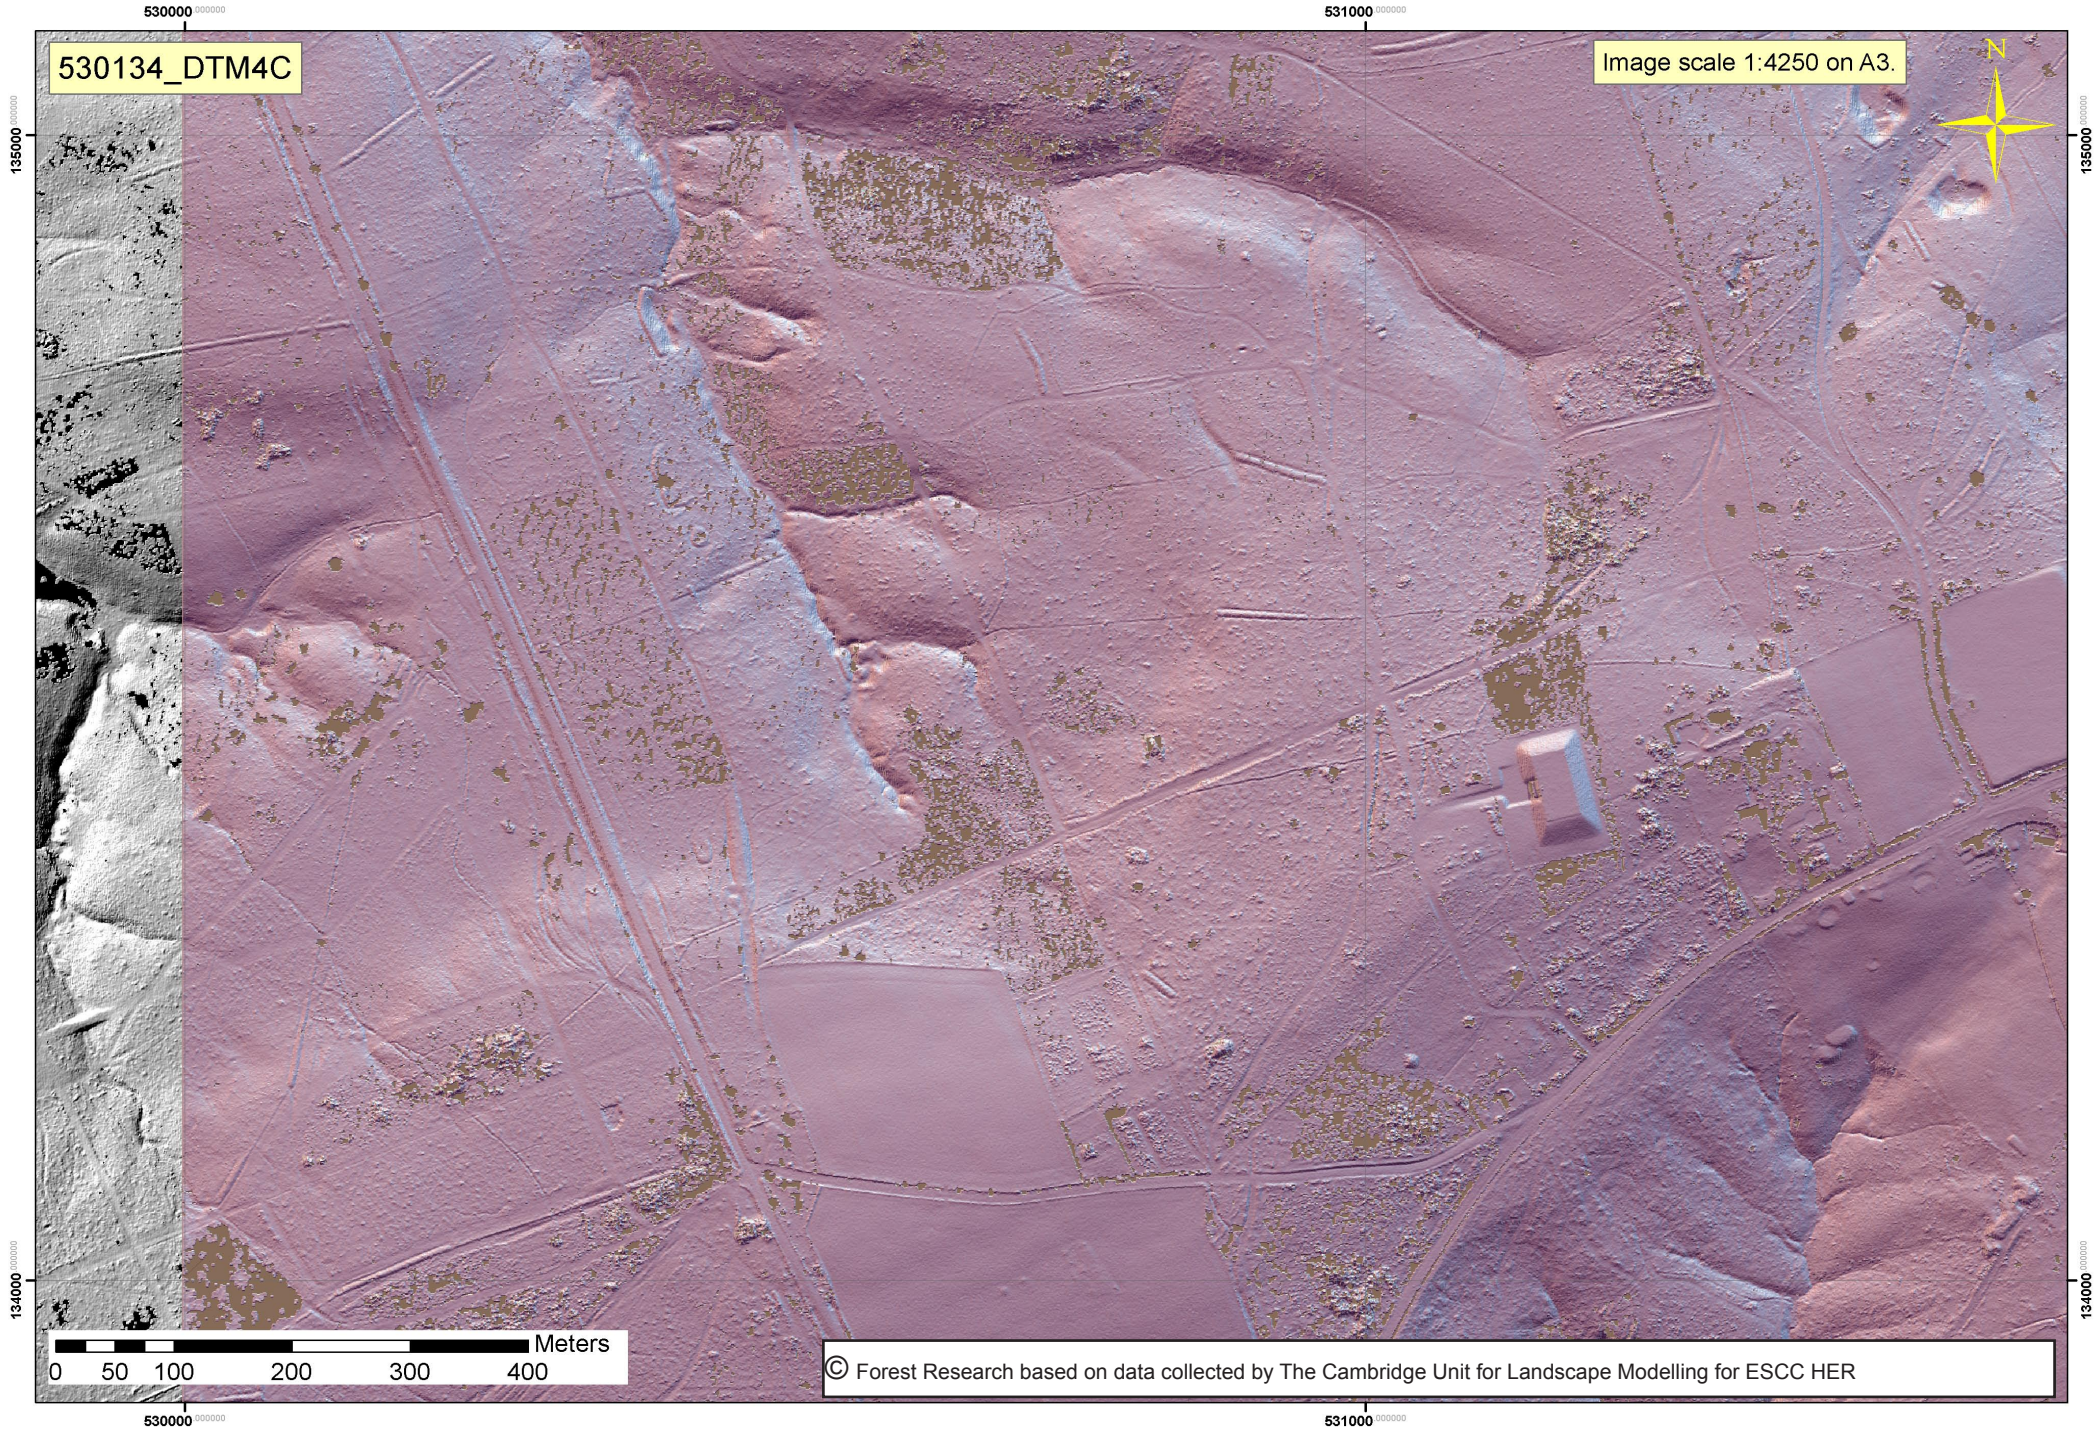

530134_DTM4C

Image scale 1:4250 on A3.

0 50 100 200 300 400 Meters

© Forest Research based on data collected by The Cambridge Unit for Landscape Modelling for ESCC HER