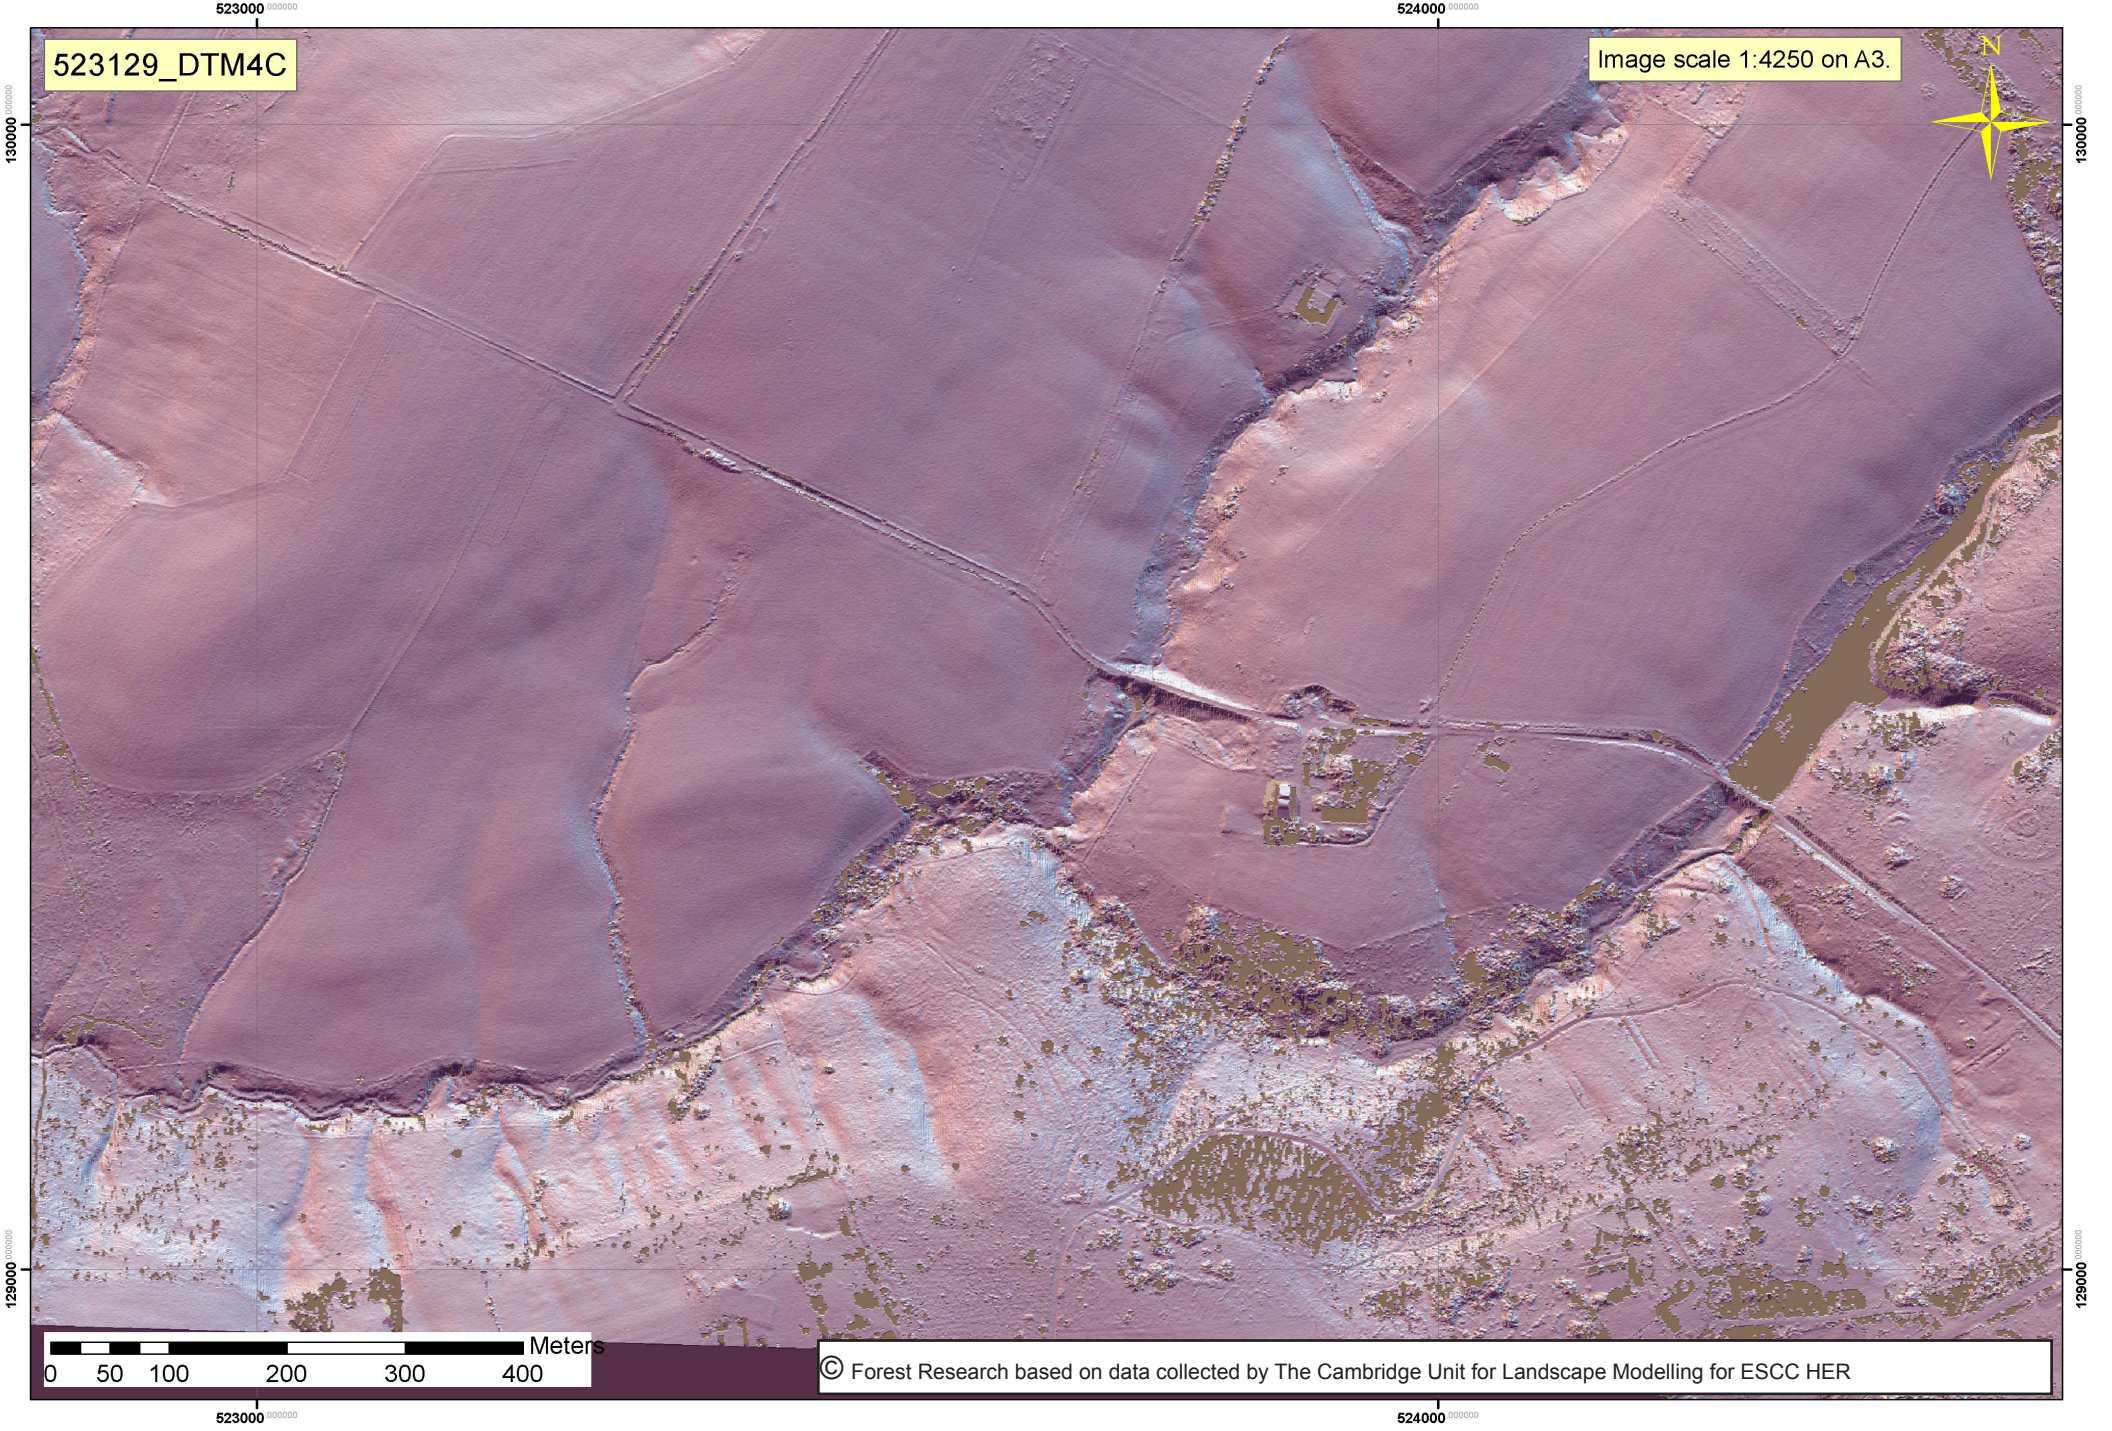

523129\_DTM4C

Image scale 1:4250 on A3.

0 50 100 200 300 400 Meters

© Forest Research based on data collected by The Cambridge Unit for Landscape Modelling for ESCC HER

523000

524000