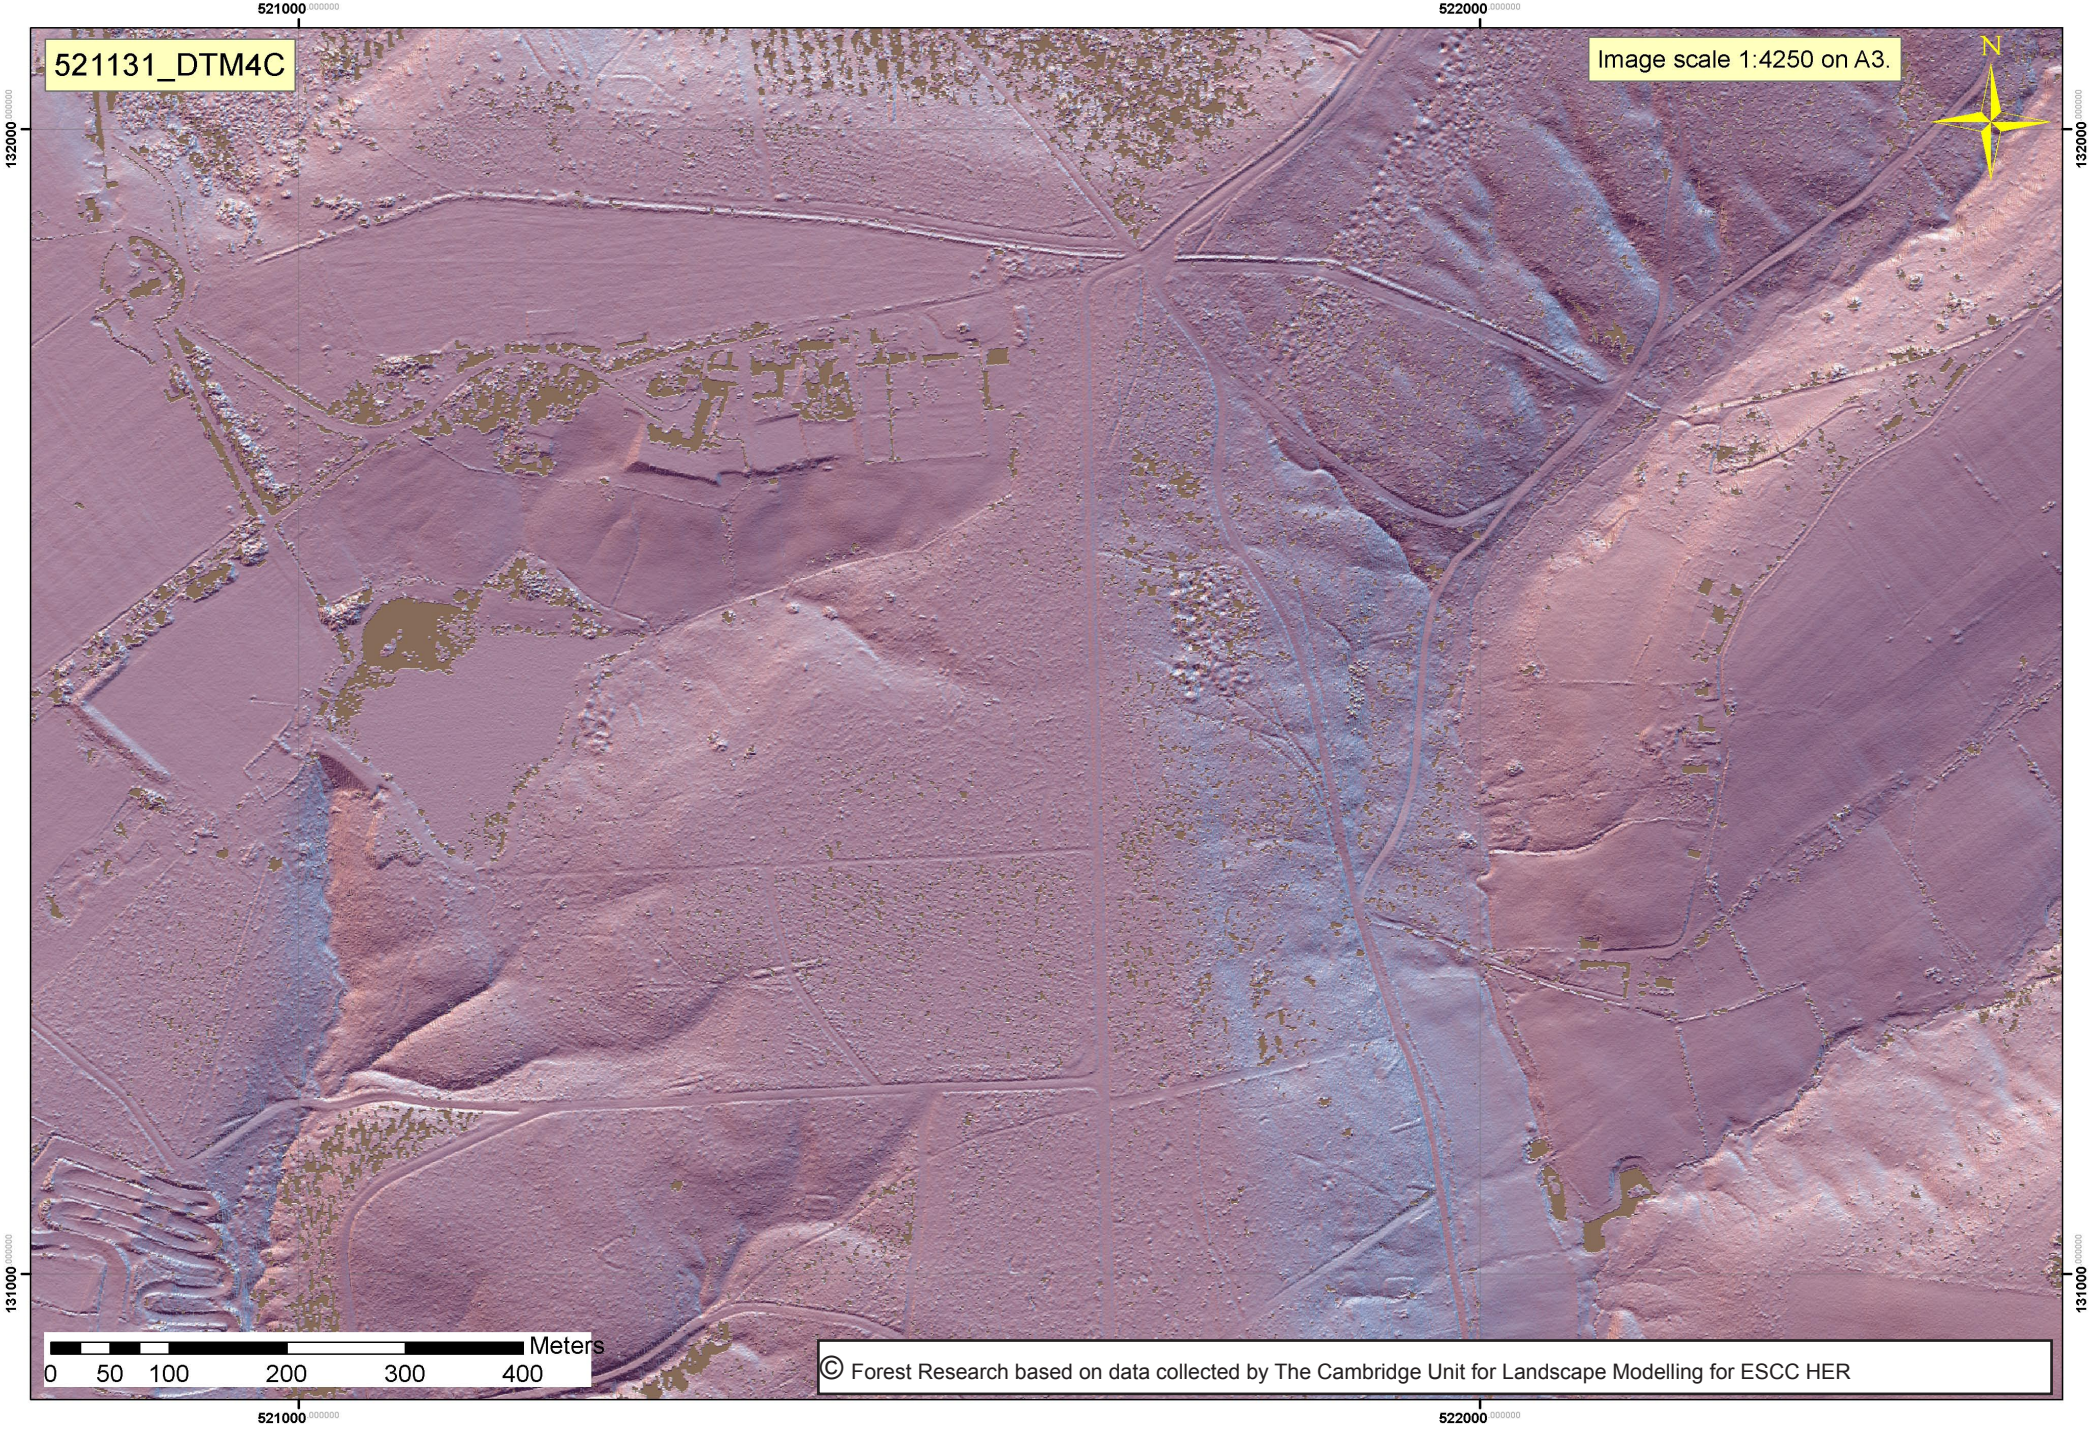

521131\_DTM4C

Image scale 1:4250 on A3.

© Forest Research based on data collected by The Cambridge Unit for Landscape Modelling for ESCC HER