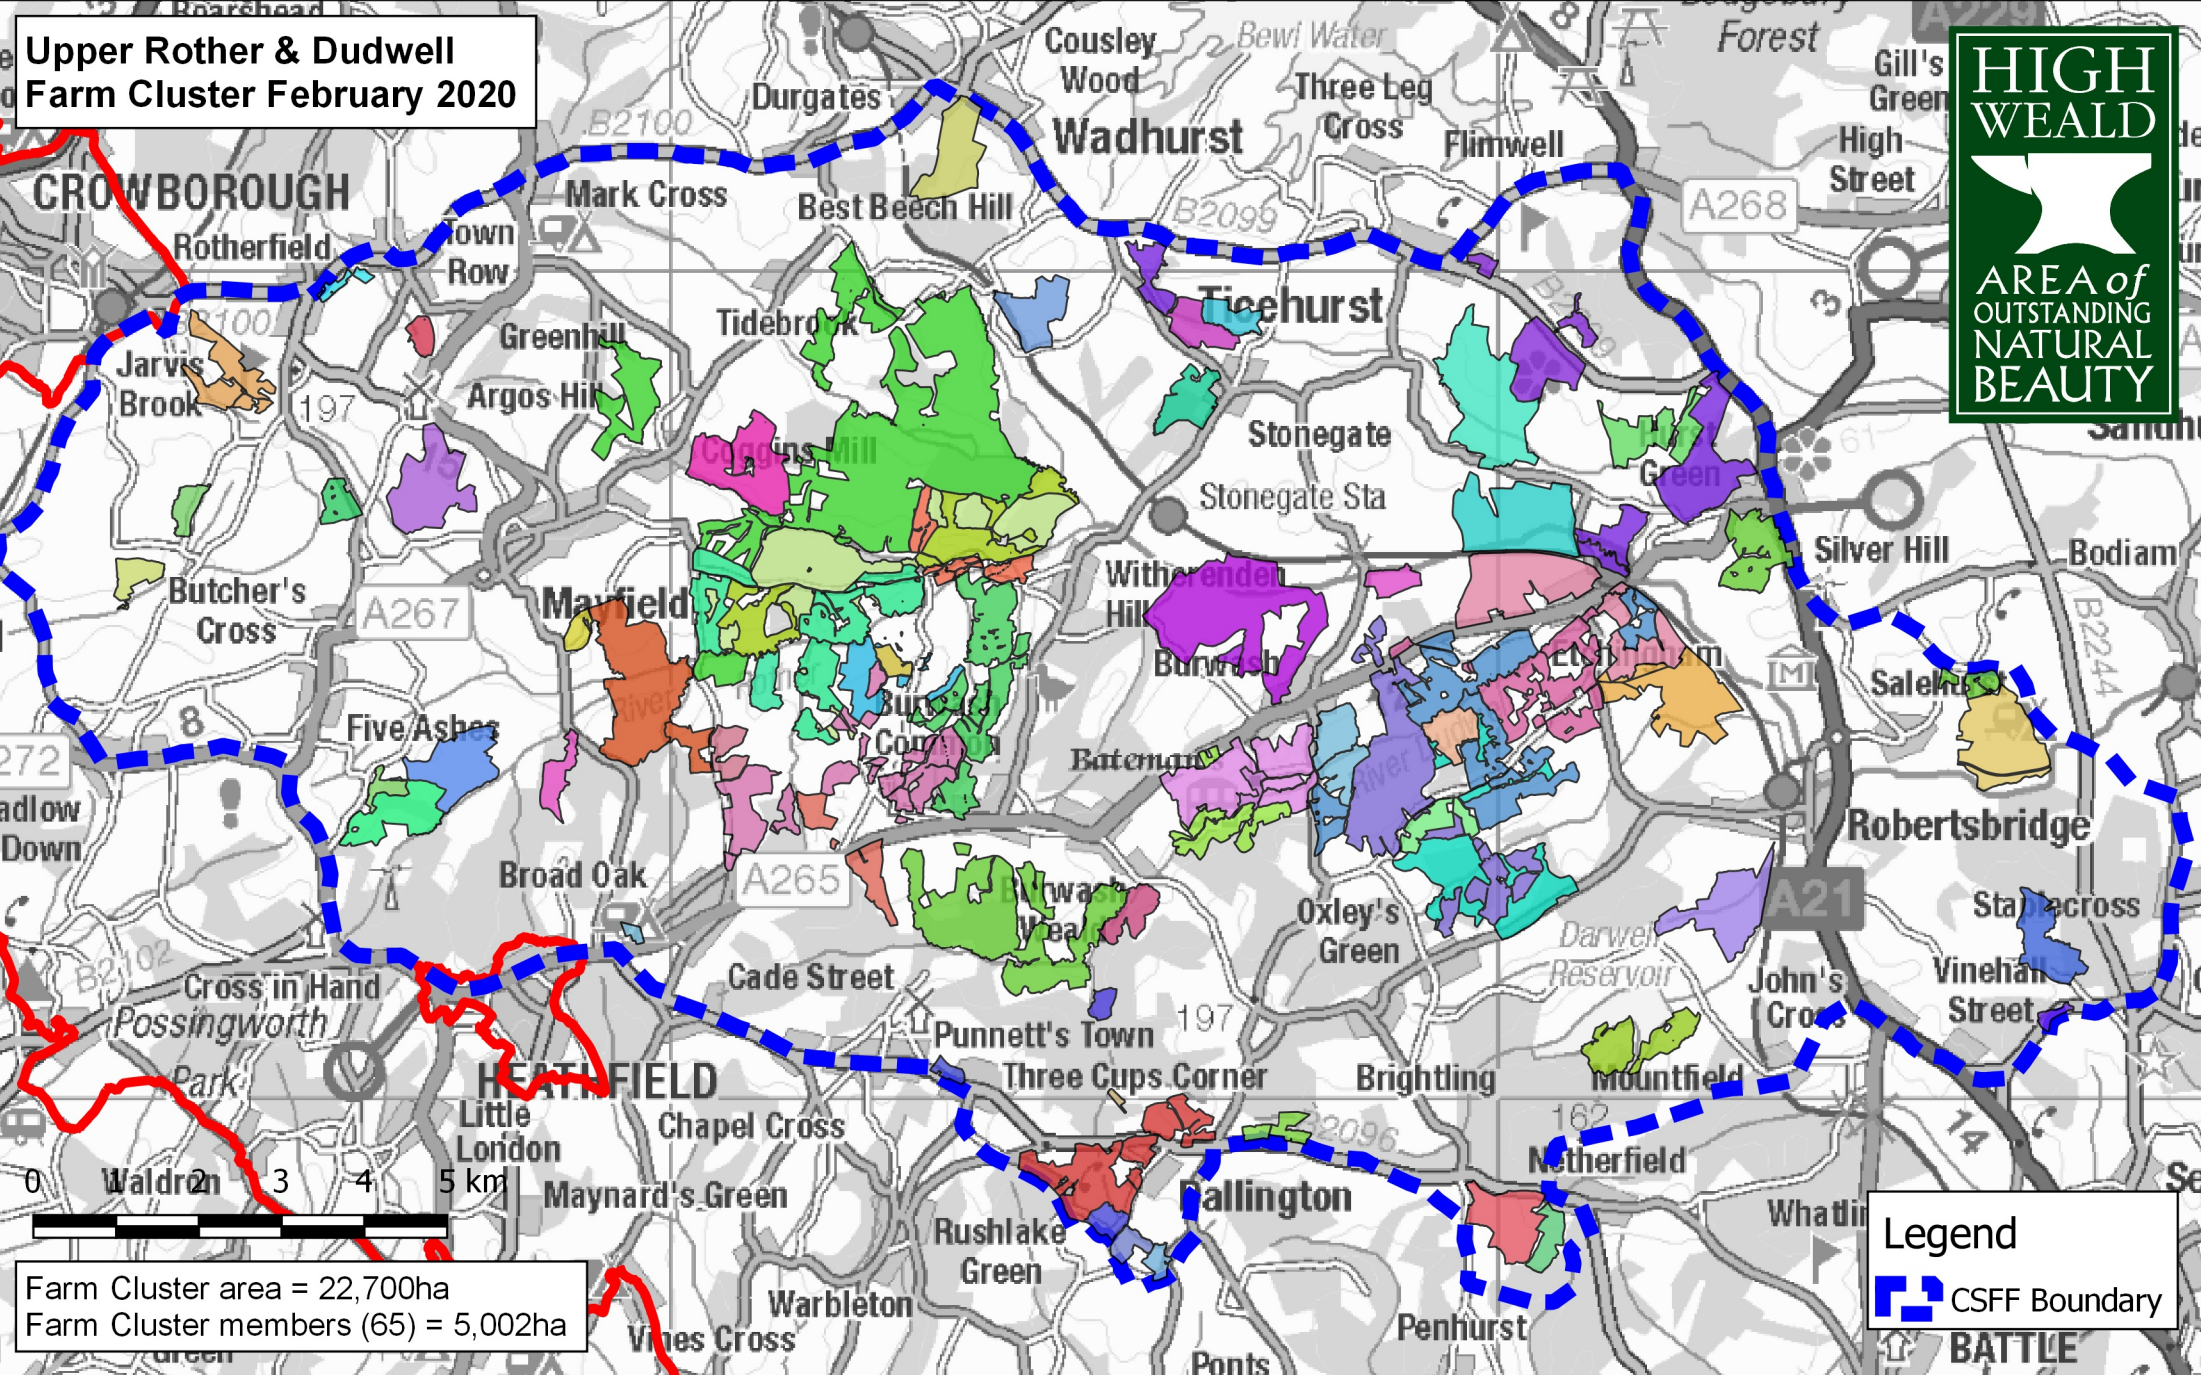

**Upper Rother & Dudwell  
Farm Cluster February 2020**

Farm Cluster area = 22,700ha  
Farm Cluster members (65) = 5,002ha

**Legend**  
 CSFF Boundary

© Crown copyright. All rights reserved 100019238. Licence numbers 100019601, 100019238, 100018485, 100019613 (2019)

Coloured areas show Farm Cluster Members' land