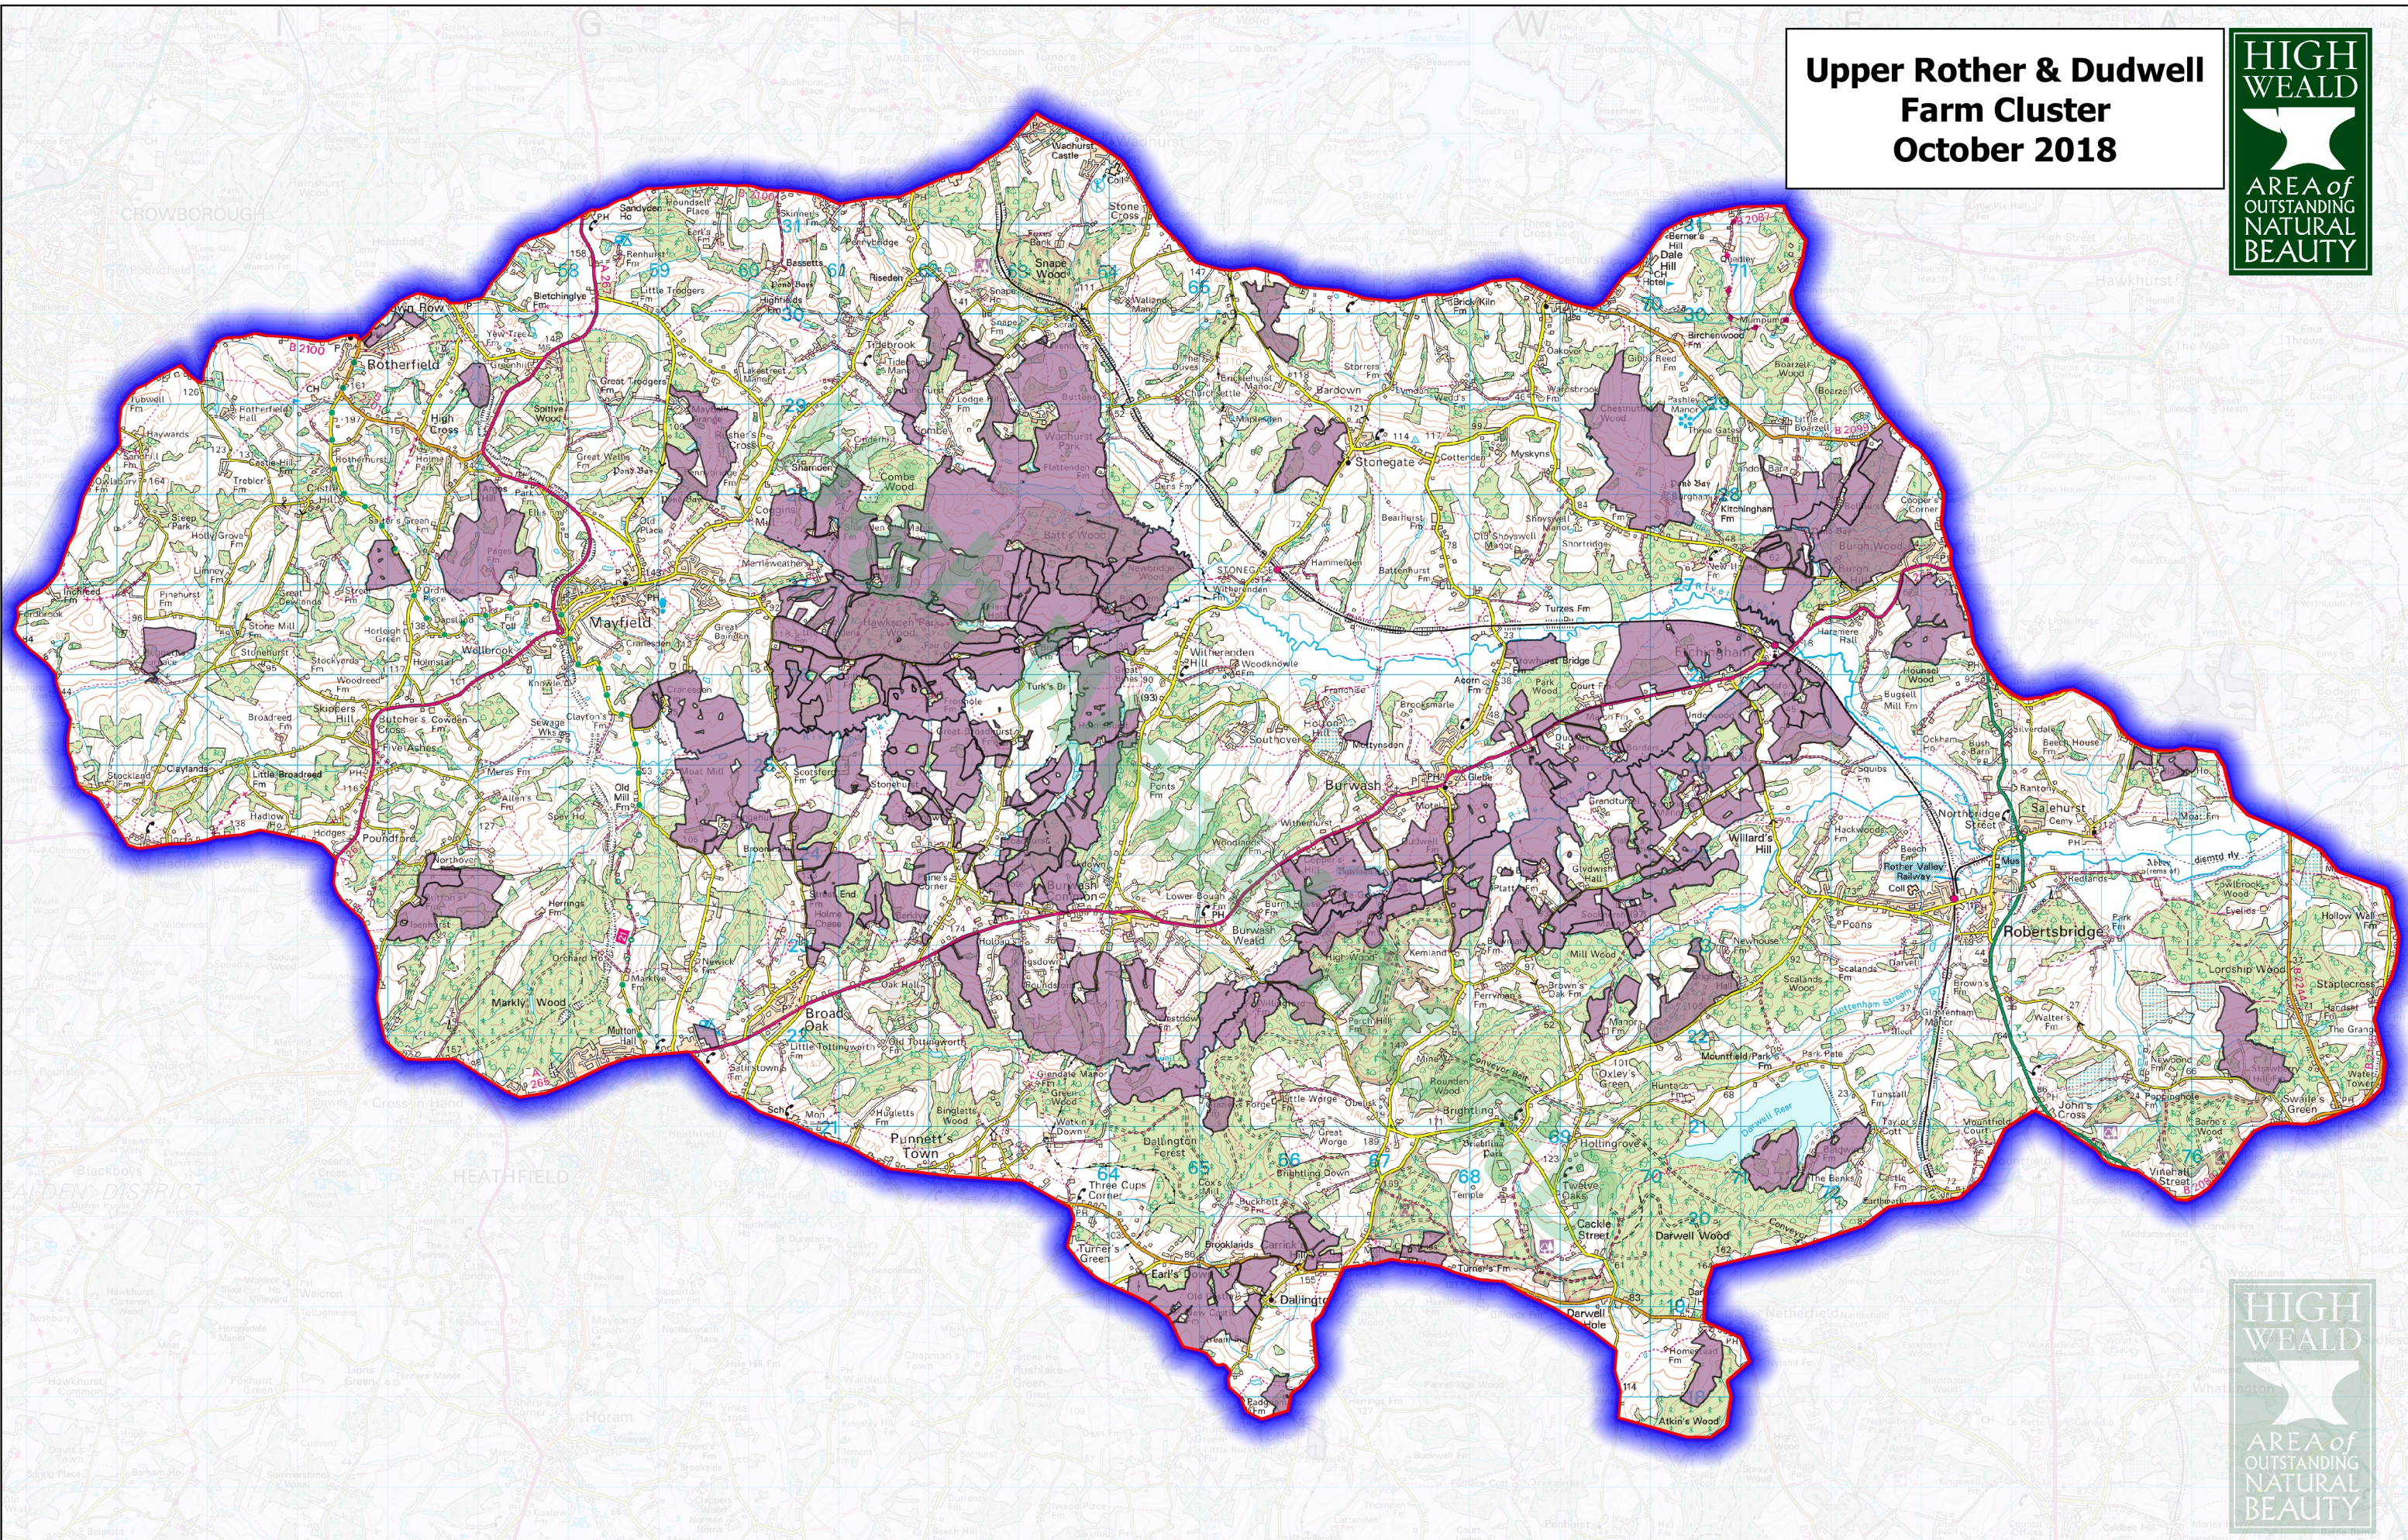

**Upper Rother & Dudwell
Farm Cluster
October 2018**

© Crown copyright. All rights reserved
100019238. Licence numbers 100019601, 100019238, 100018485, 100019613 (2018)

Researched and produced by the High Weald AONB Partnership
T: 01424 723011
E: info@highweald.org
W: www.highweald.org

The High Weald AONB Unit advises on the management of one of England's Finest Landscapes

This land management advice is offered as a free service to landowners in the High Weald to assist them in conserving and enhancing the AONB. It does not imply the High Weald AONB Unit's endorsement of any current or future planning application on the site.